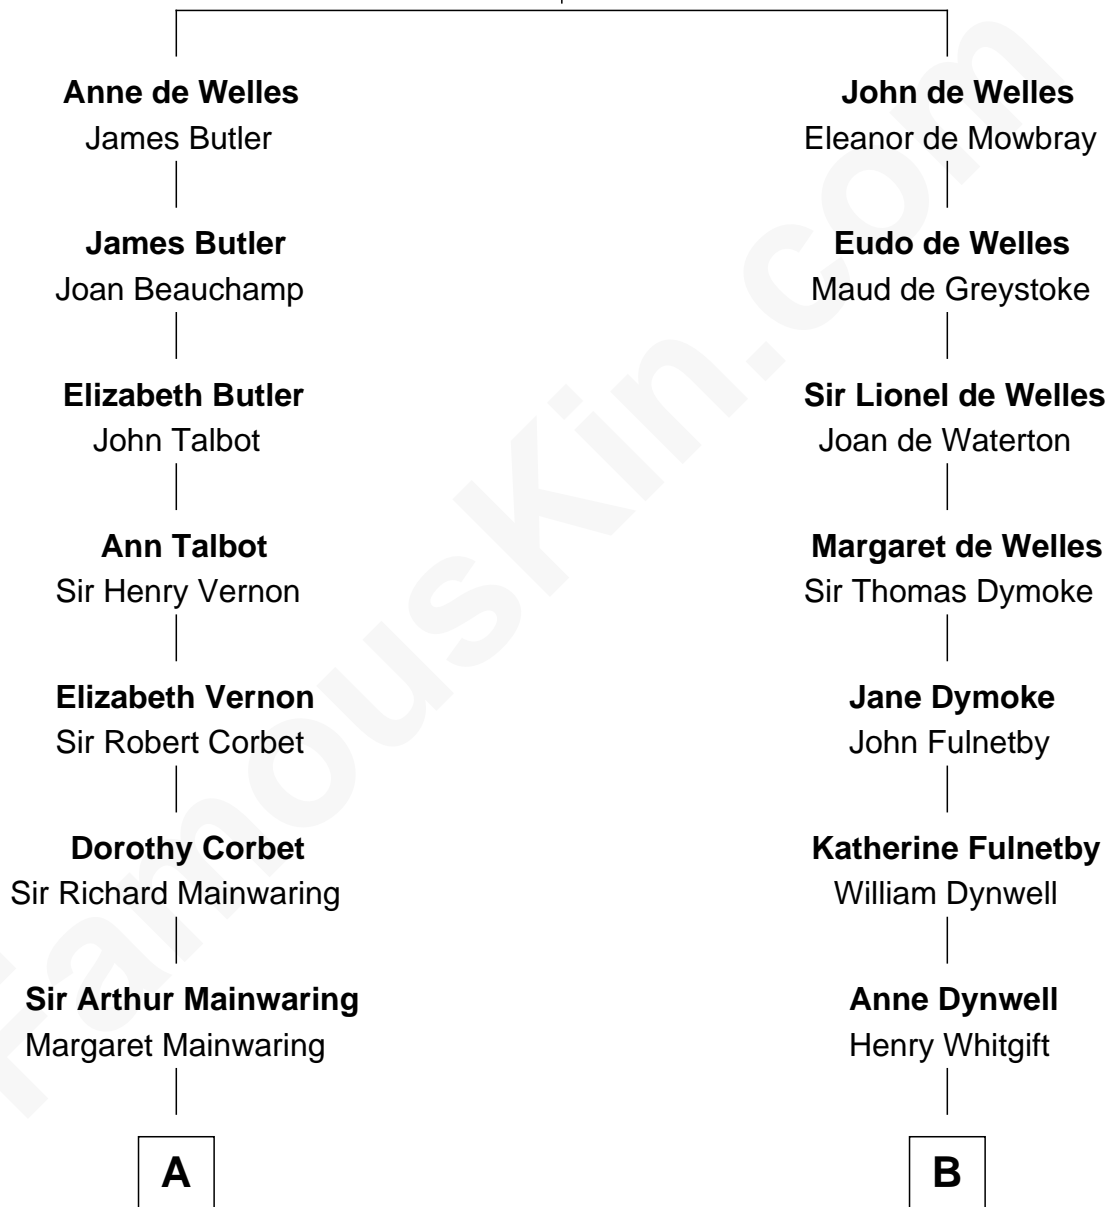

FamousKin.com Relationship Chart of

Allen Dulles

5th Director of the C.I.A.

18th cousin 2 times removed of

Christopher Reeve

Movie Actor

John de Welles

Maud de Roos

C

Allen Macy Dulles

Edith Foster

Allen Dulles

5th Director of the C.I.A.

D

Margaretta Willis Baldwin

Augustus Henry Reeve