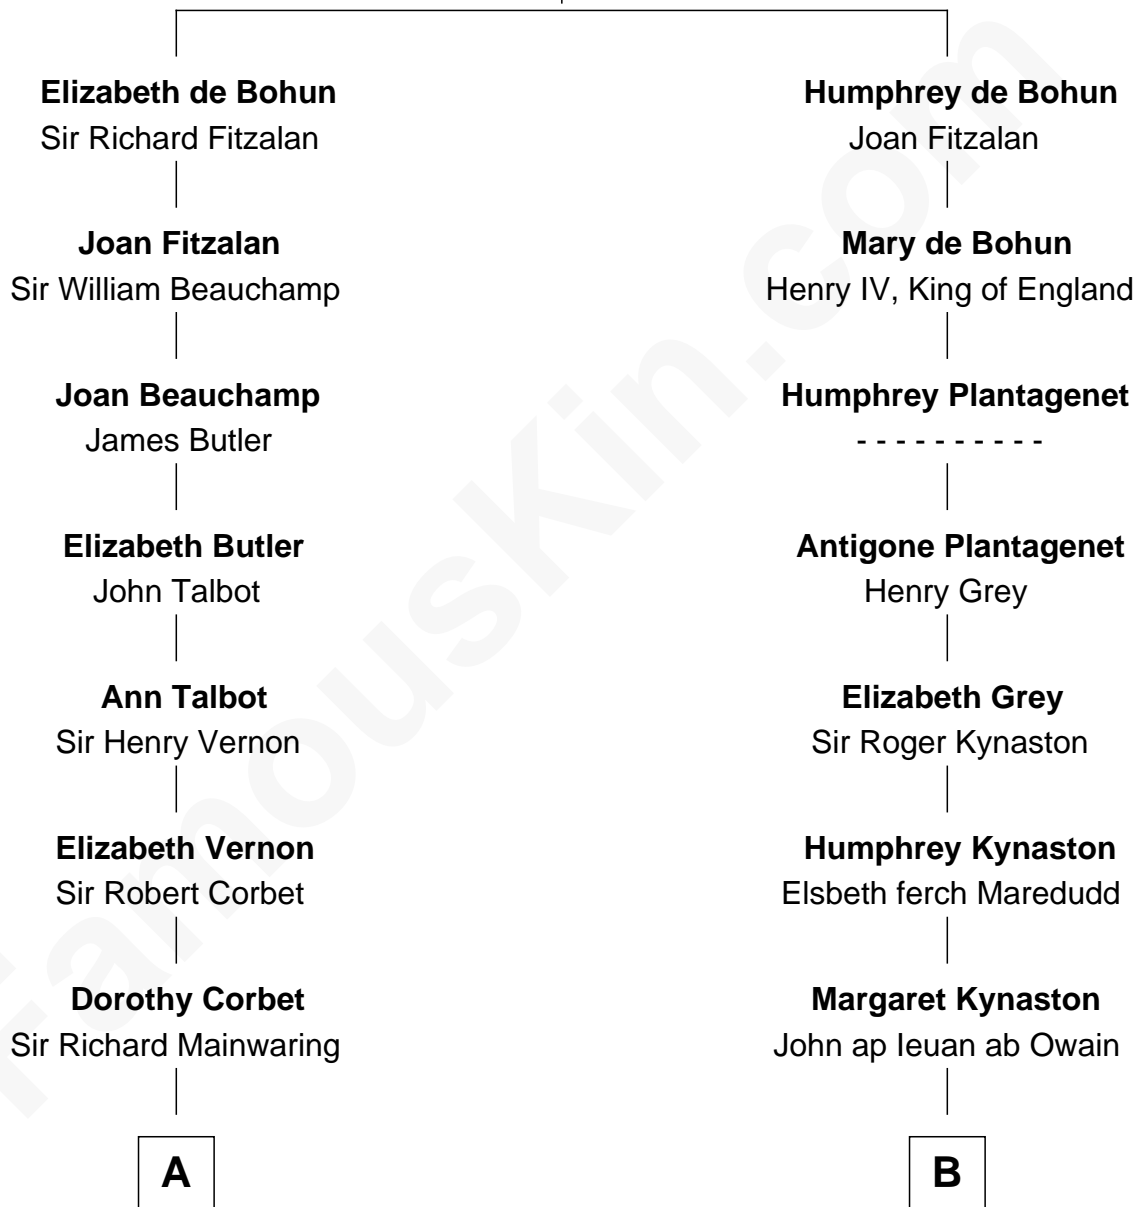

FamousKin.com Relationship Chart of

Allen Dulles

5th Director of the C.I.A.

19th cousin 1 time removed of

Christopher Reeve

Movie Actor

Sir William de Bohun
Elizabeth de Badlesmere

C