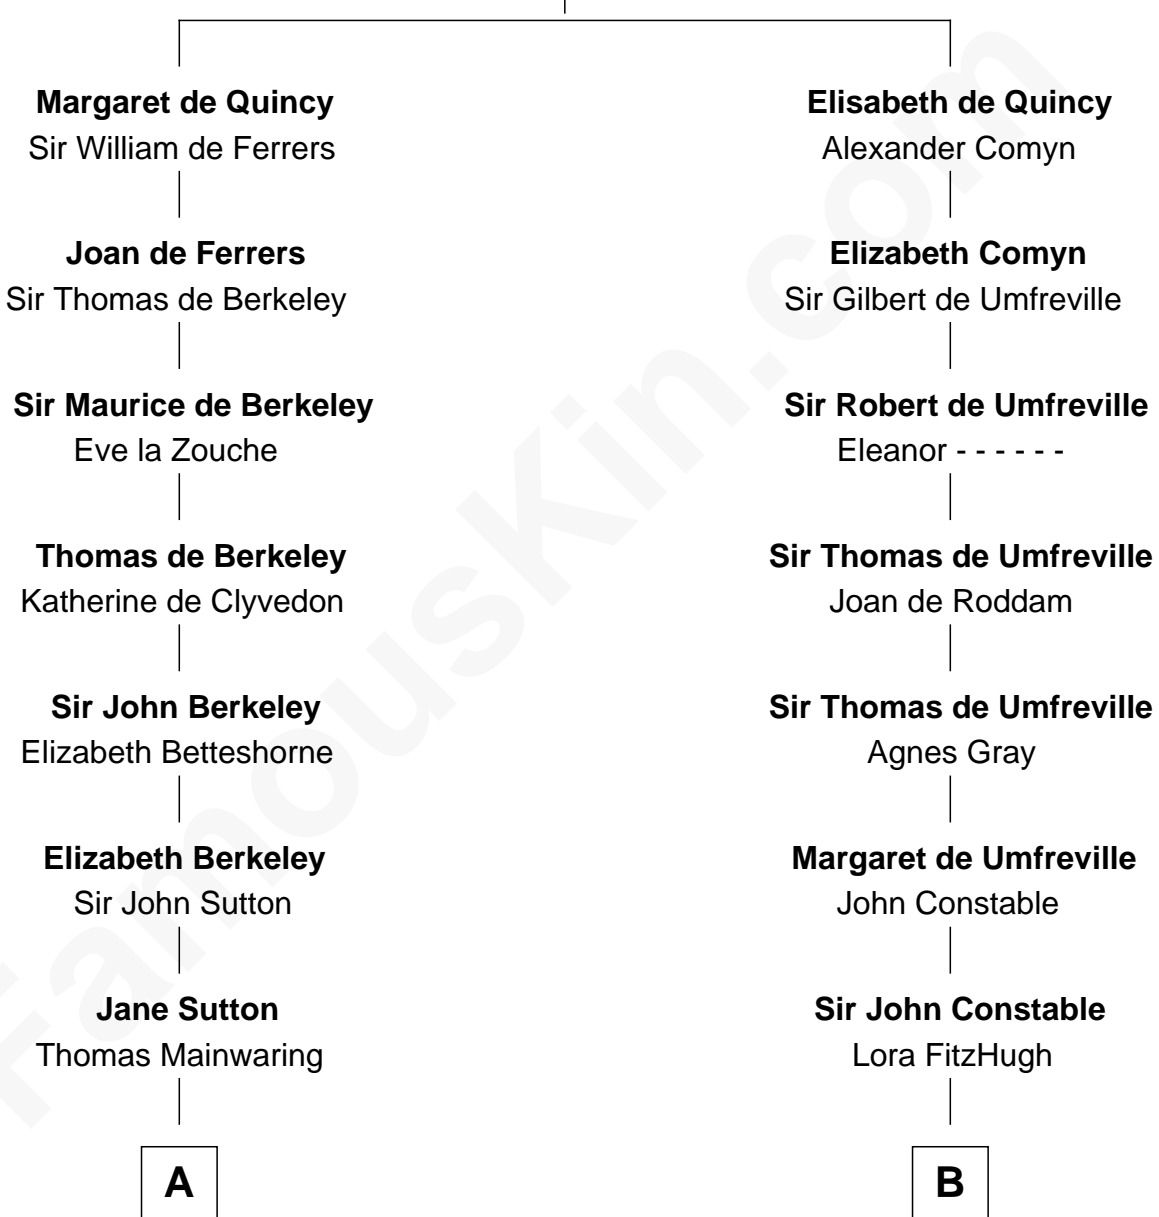

FamousKin.com Relationship Chart of

Allen Dulles

5th Director of the C.I.A.

20th cousin 1 time removed of

Steve McQueen

Movie Actor

Sir Roger de Quincy

Helen of Galloway