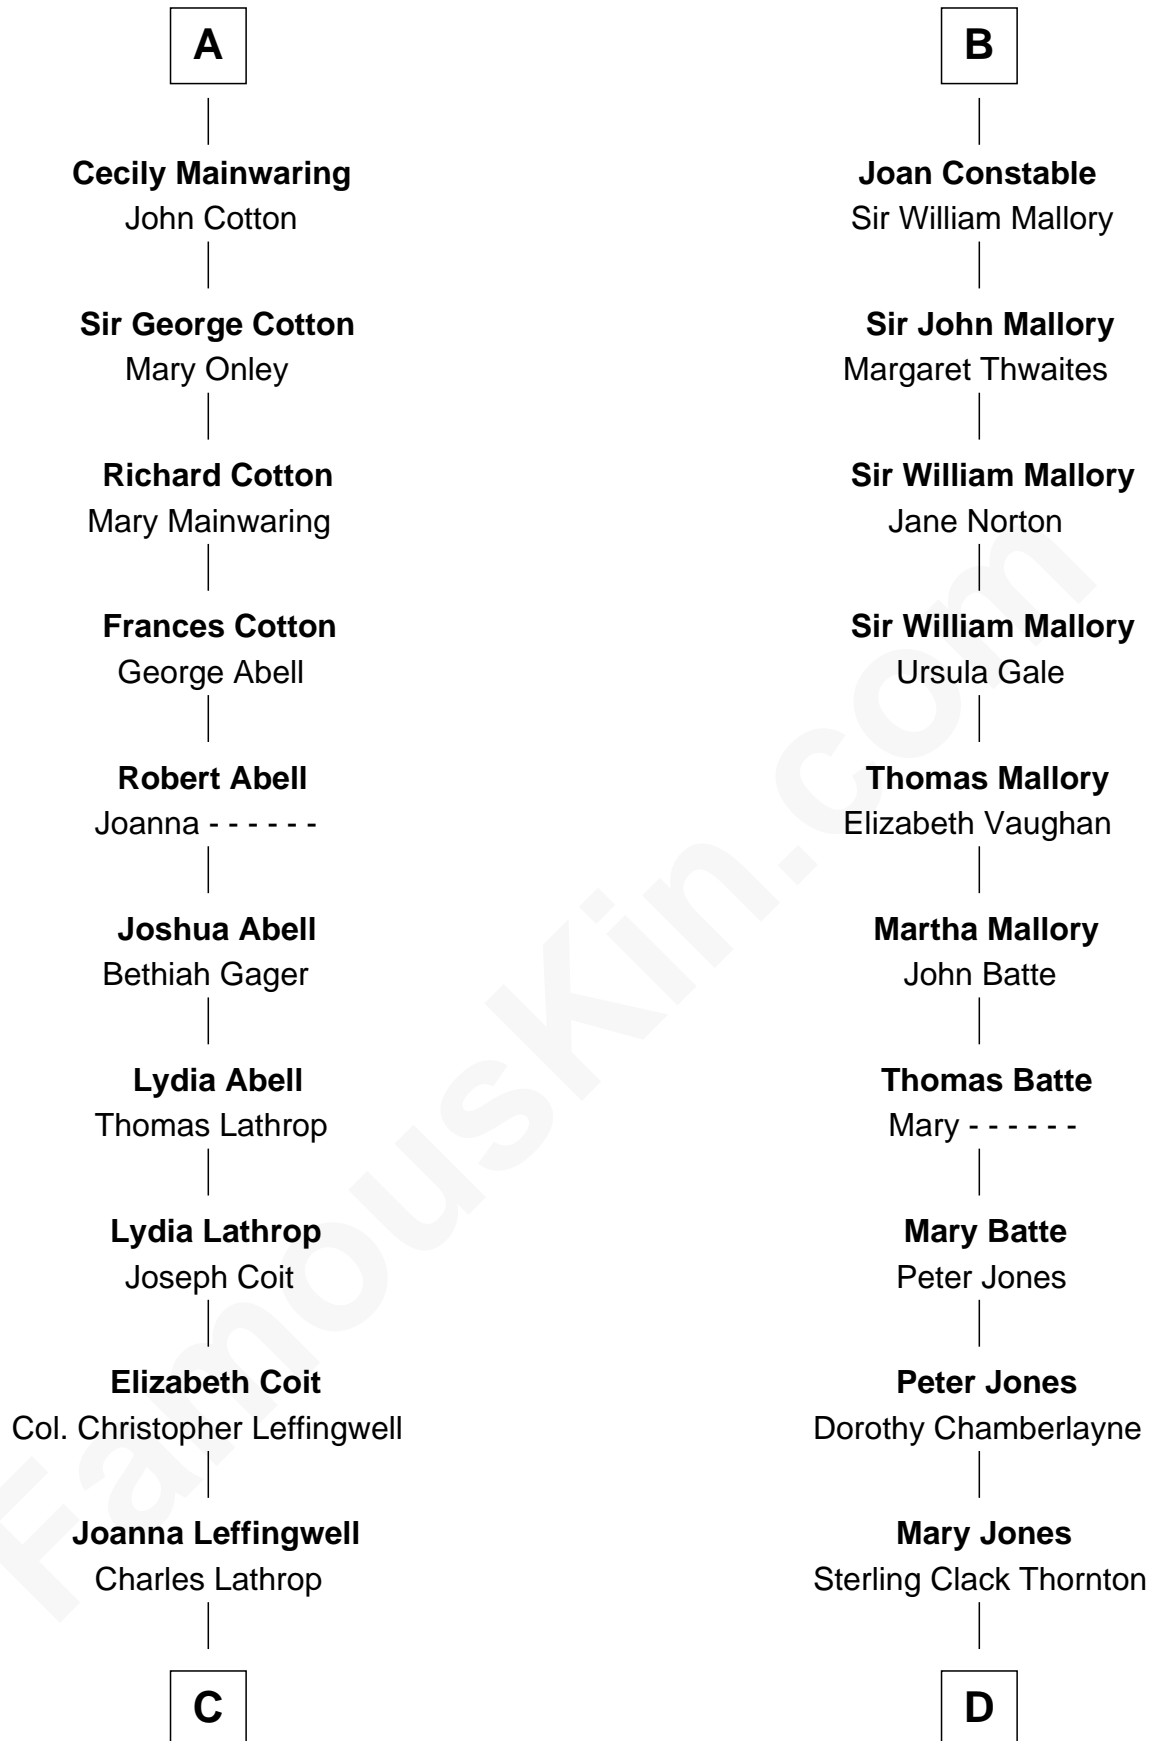

FamousKin.com Relationship Chart of

Allen Dulles

5th Director of the C.I.A.

20th cousin 1 time removed of

Steve McQueen

Movie Actor

Sir Roger de Quincy

Helen of Galloway

C

Harriet Wadsworth Lathrop

Rev. Miron Winslow

Harriet Lathrop Winslow

Rev. John Welsh Dulles

Allen Macy Dulles

Edith Foster

Allen Dulles