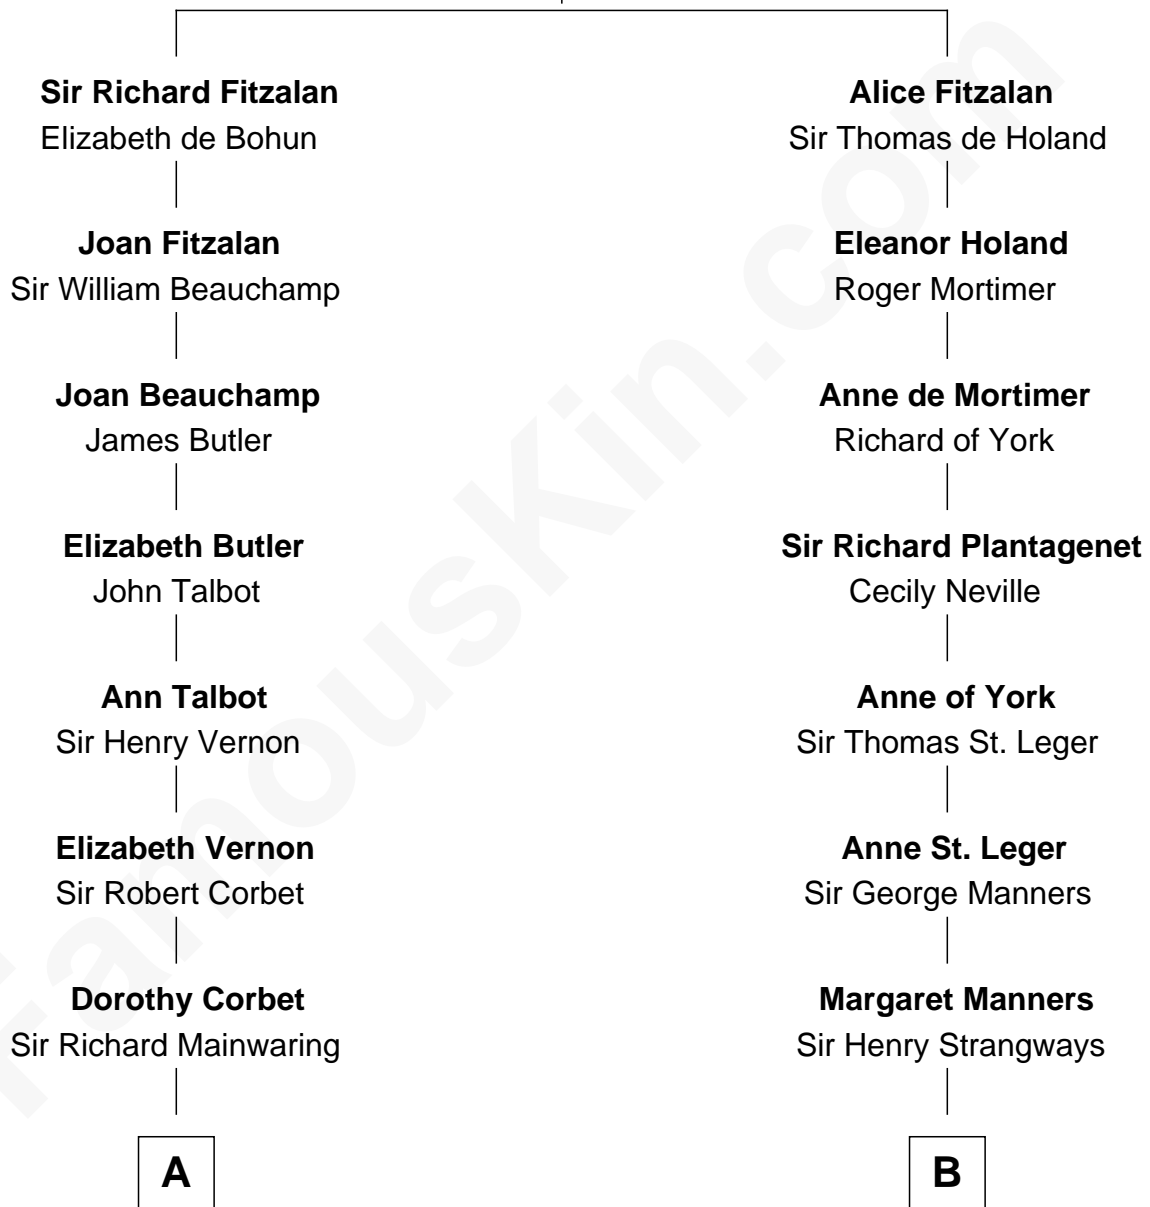

# FamousKin.com Relationship Chart of

**Allen Dulles**

*5th Director of the C.I.A.*

18th cousin 1 time removed of

**Steve McQueen**

*Movie Actor*

**Richard Fitzalan**  
Eleanor Plantagenet

**C**

**Harriet Lathrop Winslow**  
Rev. John Welsh Dulles

**Allen Macy Dulles**  
Edith Foster

**Allen Dulles**  
*5th Director of the C.I.A.*

**D**

**William Terence McQueen**  
Julian Crawford

**Steve McQueen**  
*Movie Actor*