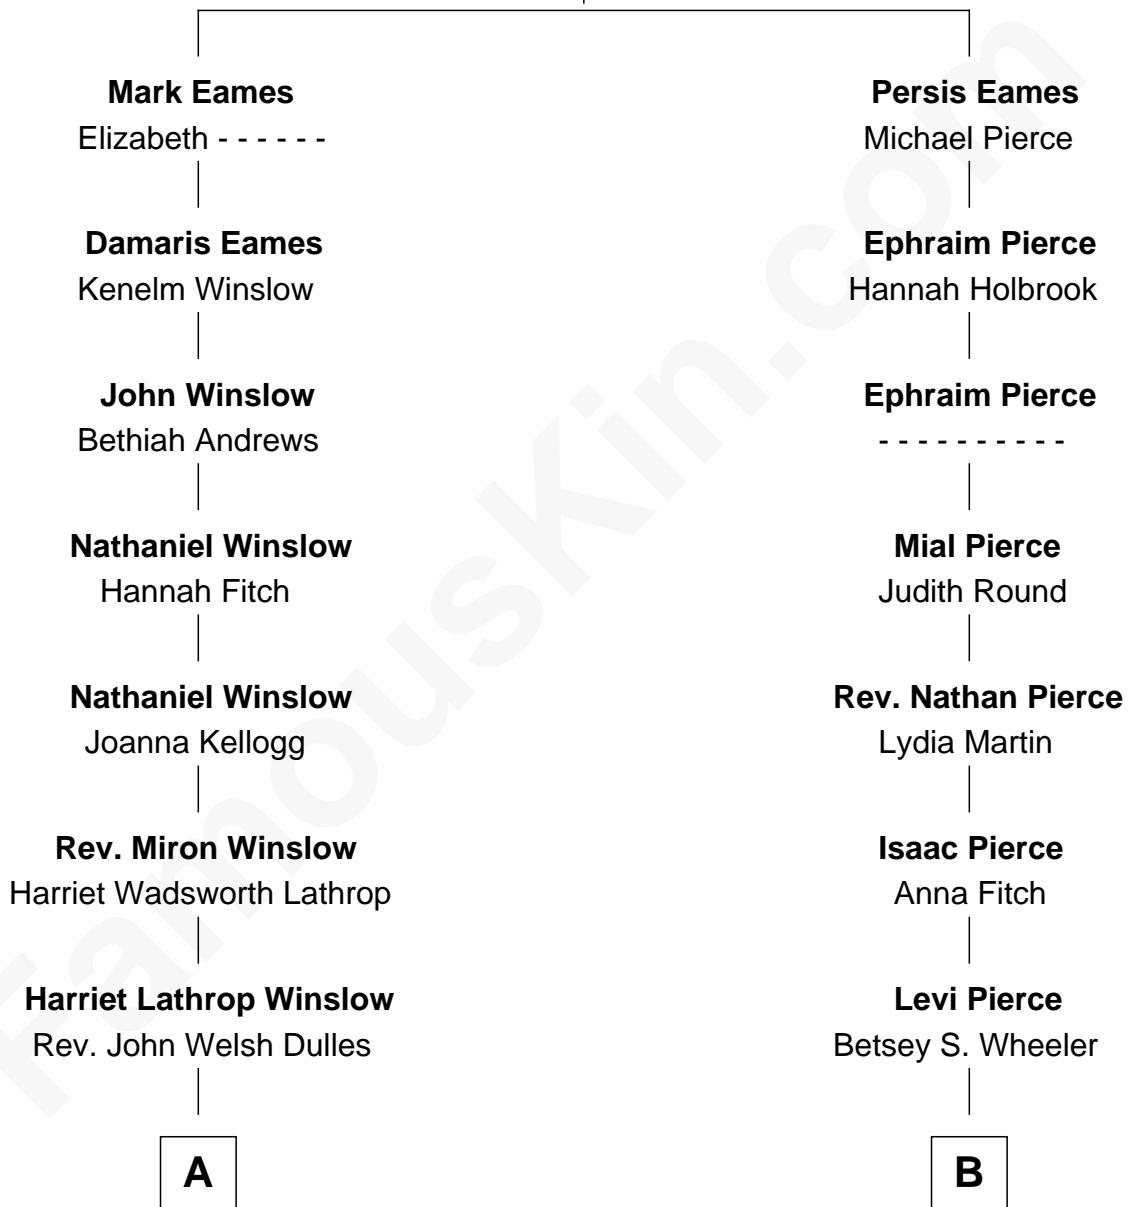

# FamousKin.com Relationship Chart of

**Allen Dulles**

*5th Director of the C.I.A.*

8th cousin 3 times removed of

**George H. W. Bush**

*41st U.S. President*

**Anthony Eames**

Margery - - - - -

**A**

**Allen Macy Dulles**

Edith Foster

**Allen Dulles**

*5th Director of the C.I.A.*

**B**

**Elizabeth Slade Pierce**

Cortland Philip Livingston Butler

**Mary Elizabeth Butler**

Robert Emmet Sheldon

**Flora Sheldon**

Samuel Prescott Bush

**Prescott Sheldon Bush**

Dorothy Wear Walker

**George H. W. Bush**

*41st U.S. President*