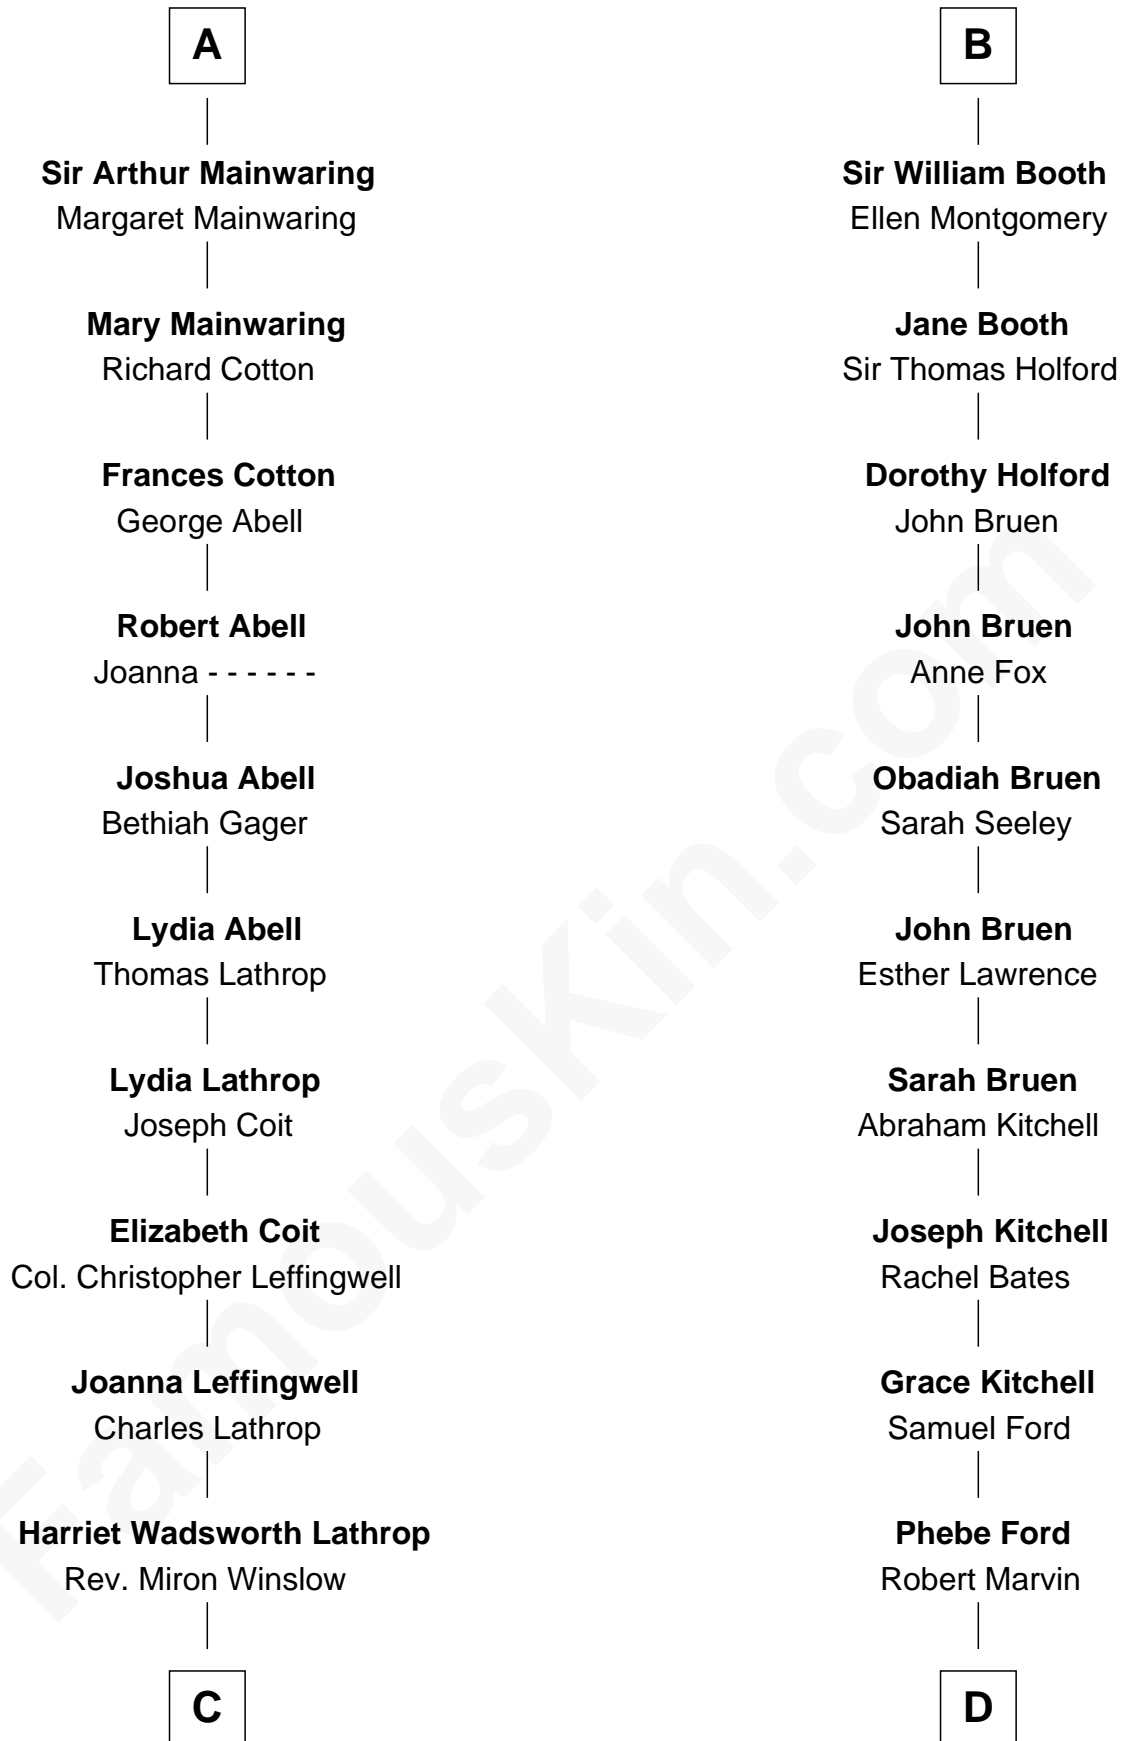

FamousKin.com Relationship Chart of

Allen Dulles

5th Director of the C.I.A.

19th cousin 2 times removed of

Barbara (Pierce) Bush

First Lady of President George H.W. Bush

C

Harriet Lathrop Winslow
Rev. John Welsh Dulles

Allen Macy Dulles
Edith Foster

Allen Dulles
5th Director of the C.I.A.

D

Samuel Ross Marvin
Julia Ann Place

Jerome Place Marvin
Martha Ann Stokes

Mabel Marvin
Scott Pierce

Marvin Pierce
Pauline Robinson

Barbara (Pierce) Bush
First Lady of George H.W. Bush