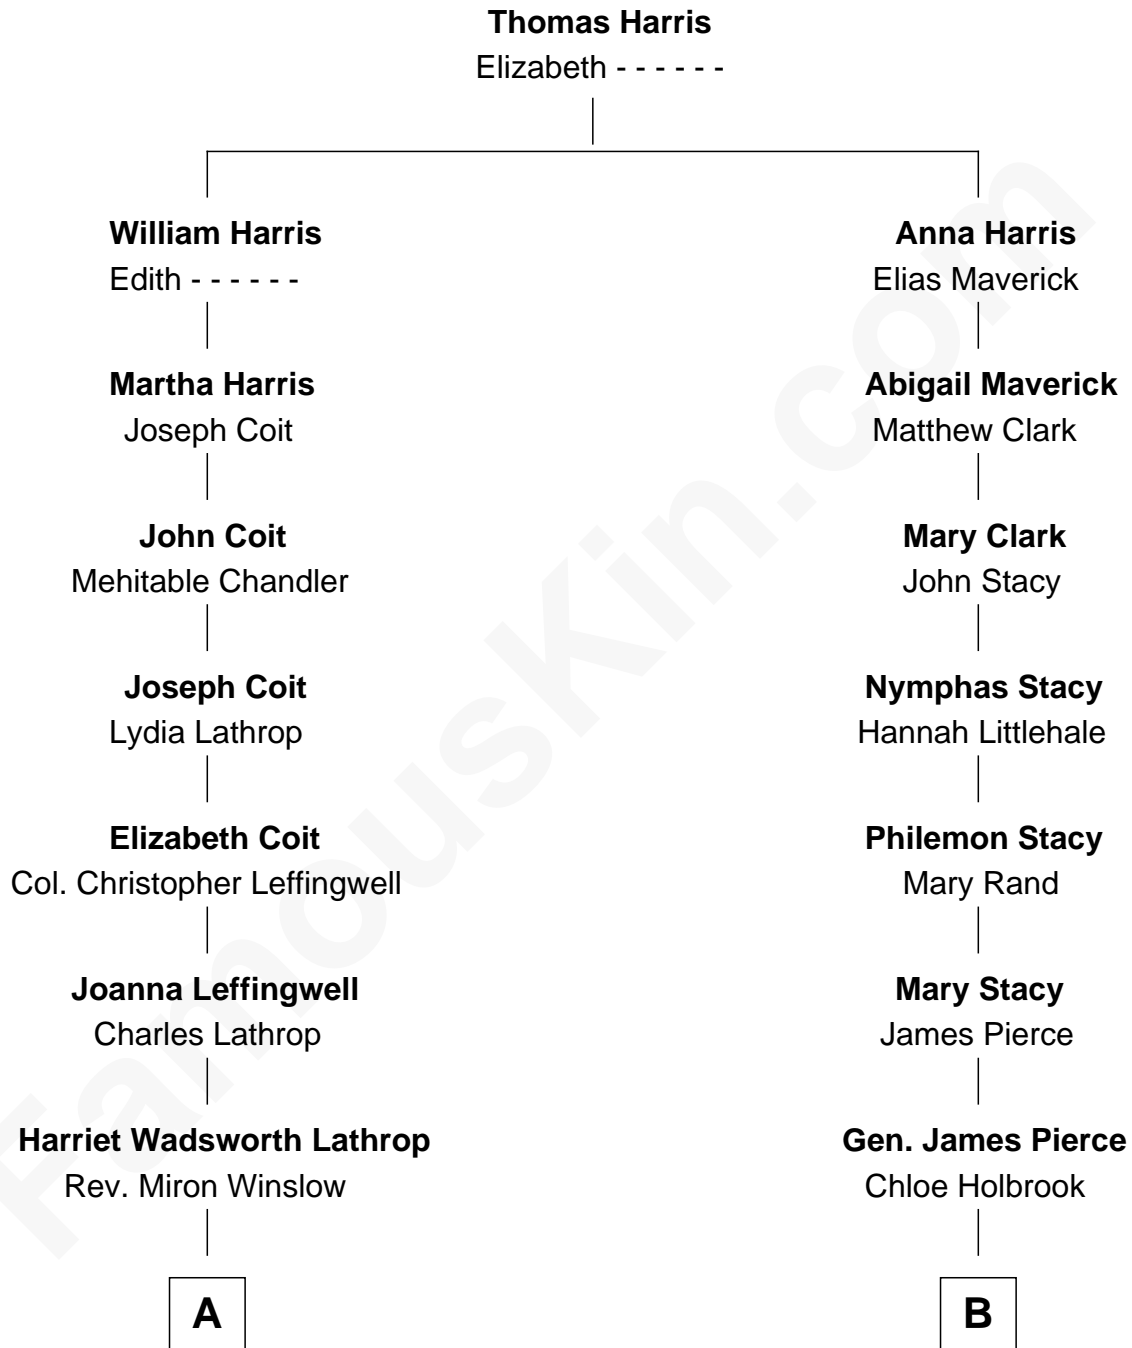

FamousKin.com Relationship Chart of

Allen Dulles

5th Director of the C.I.A.

9th cousin 1 time removed of

Barbara (Pierce) Bush

First Lady of President George H.W. Bush

A

Harriet Lathrop Winslow
Rev. John Welsh Dulles

Allen Macy Dulles
Edith Foster

Allen Dulles
5th Director of the C.I.A.

B

Jonas James Pierce
Kate Pritzel

Scott Pierce
Mabel Marvin

Marvin Pierce
Pauline Robinson

Barbara (Pierce) Bush
First Lady of George H.W. Bush

FamousKin.com