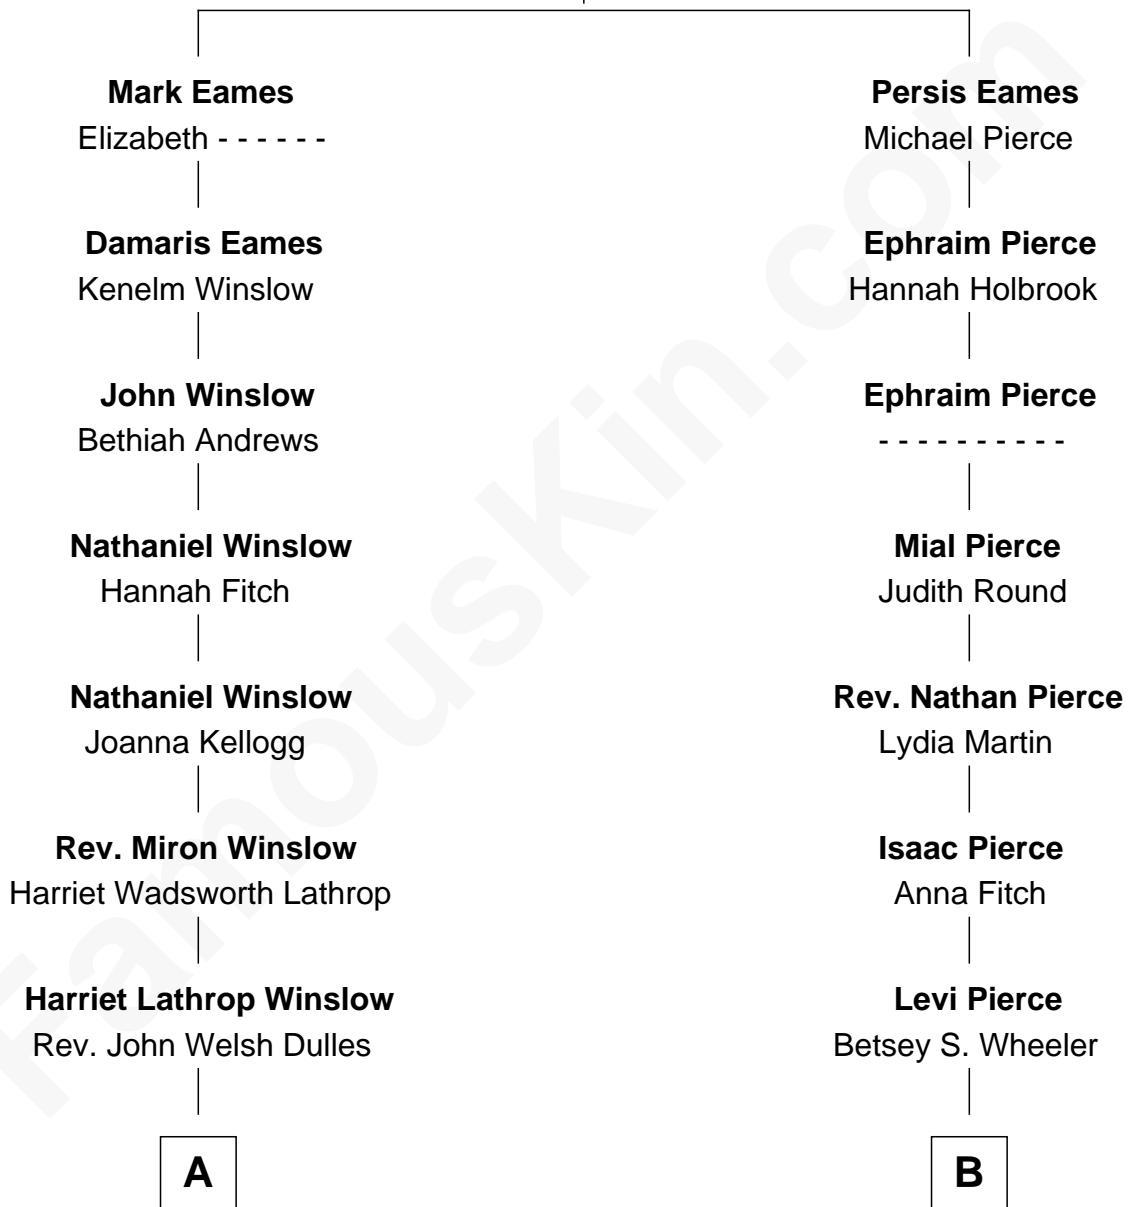

FamousKin.com Relationship Chart of

Allen Dulles

5th Director of the C.I.A.

8th cousin 4 times removed of

George W. Bush

43rd U.S. President

Anthony Eames

Margery - - - - -

A

Allen Macy Dulles

Edith Foster

Allen Dulles

5th Director of the C.I.A.

B

Elizabeth Slade Pierce

Cortland Philip Livingston Butler

Mary Elizabeth Butler

Robert Emmet Sheldon

Flora Sheldon

Samuel Prescott Bush

Prescott Sheldon Bush

Dorothy Wear Walker

George Herbert Walker Bush

Barbara Pierce