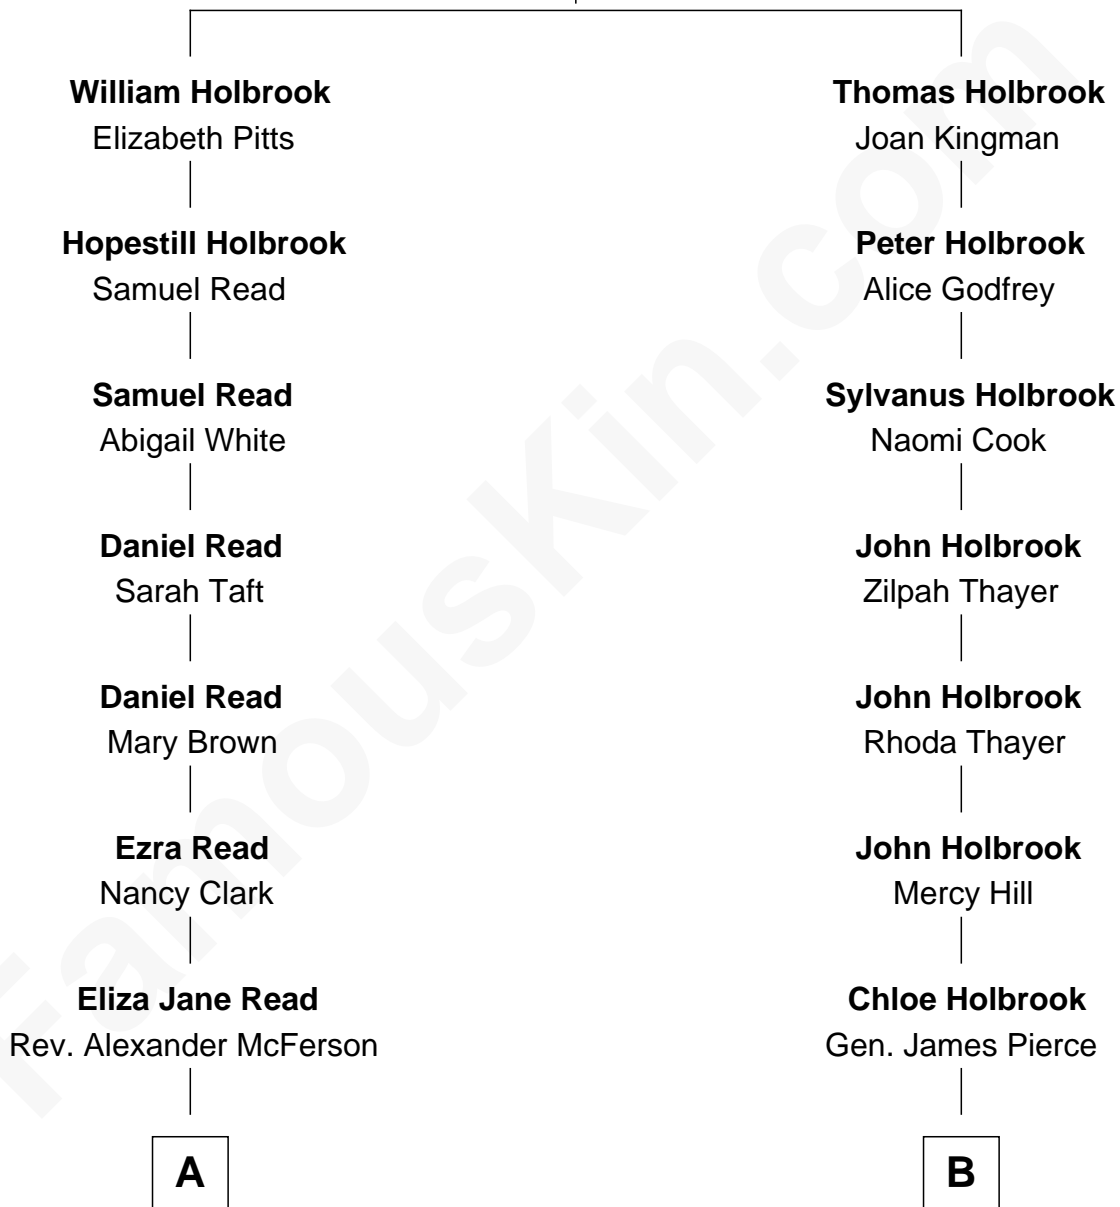

FamousKin.com Relationship Chart of

Allen Dulles

5th Director of the C.I.A.

9th cousin 2 times removed of

George W. Bush

43rd U.S. President

Thomas Holbrook

Jane Powys