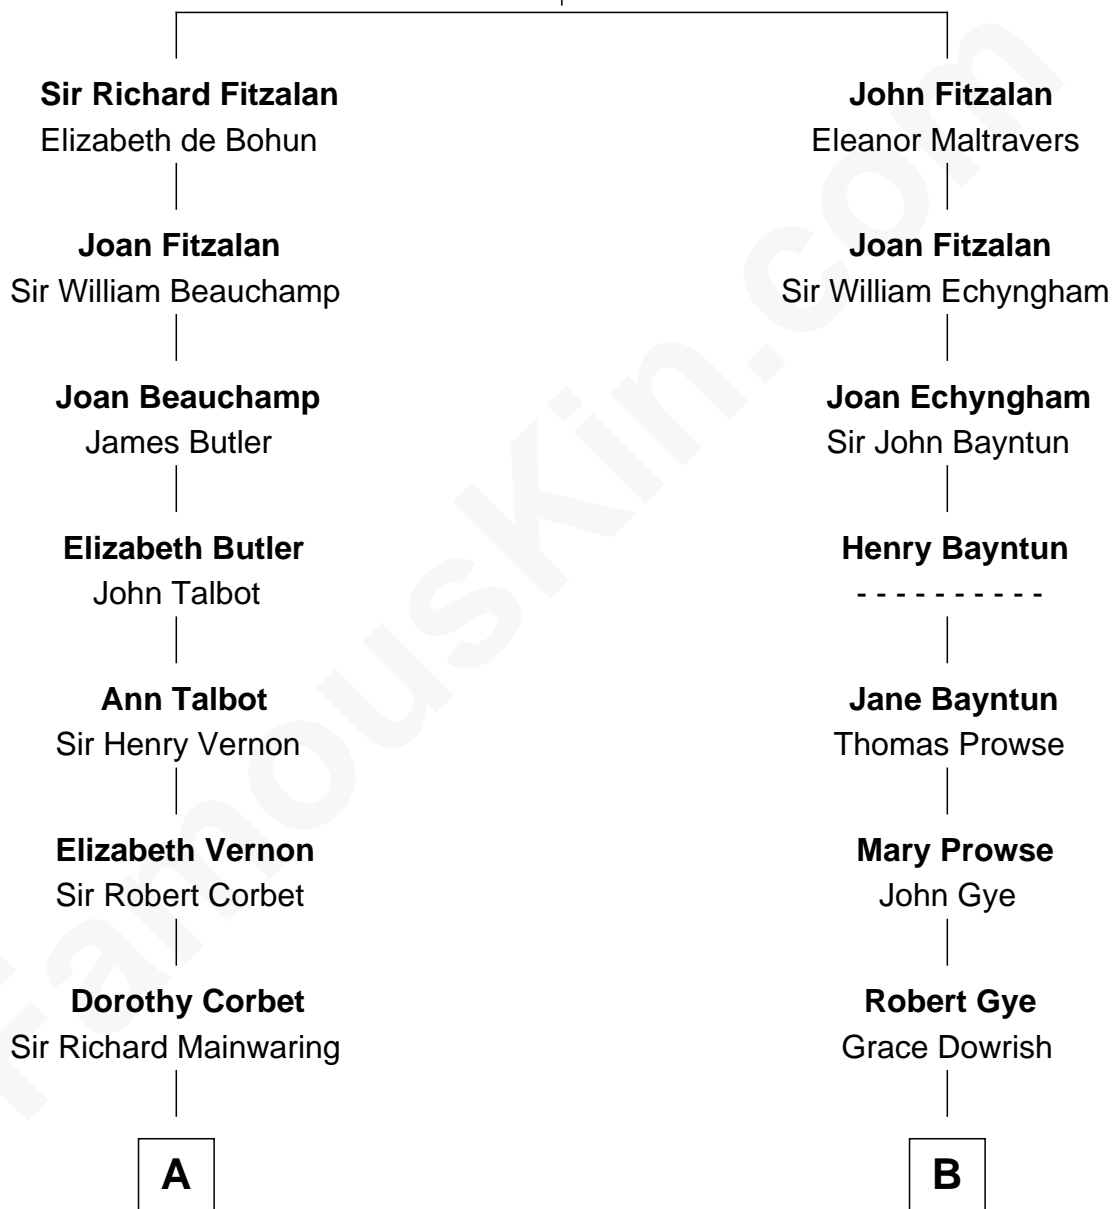

# FamousKin.com Relationship Chart of

**Allen Dulles**

*5th Director of the C.I.A.*

19th cousin of

**George W. Bush**

*43rd U.S. President*

**Richard Fitzalan**  
Eleanor Plantagenet

**C**

**Harriet Lathrop Winslow**  
Rev. John Welsh Dulles

**Allen Macy Dulles**  
Edith Foster

**Allen Dulles**  
*5th Director of the C.I.A.*

**D**

**Marvin Pierce**  
Pauline Robinson

**Barbara Pierce**  
George Herbert Walker Bush

**George W. Bush**  
*43rd U.S. President*

FamousKin.com