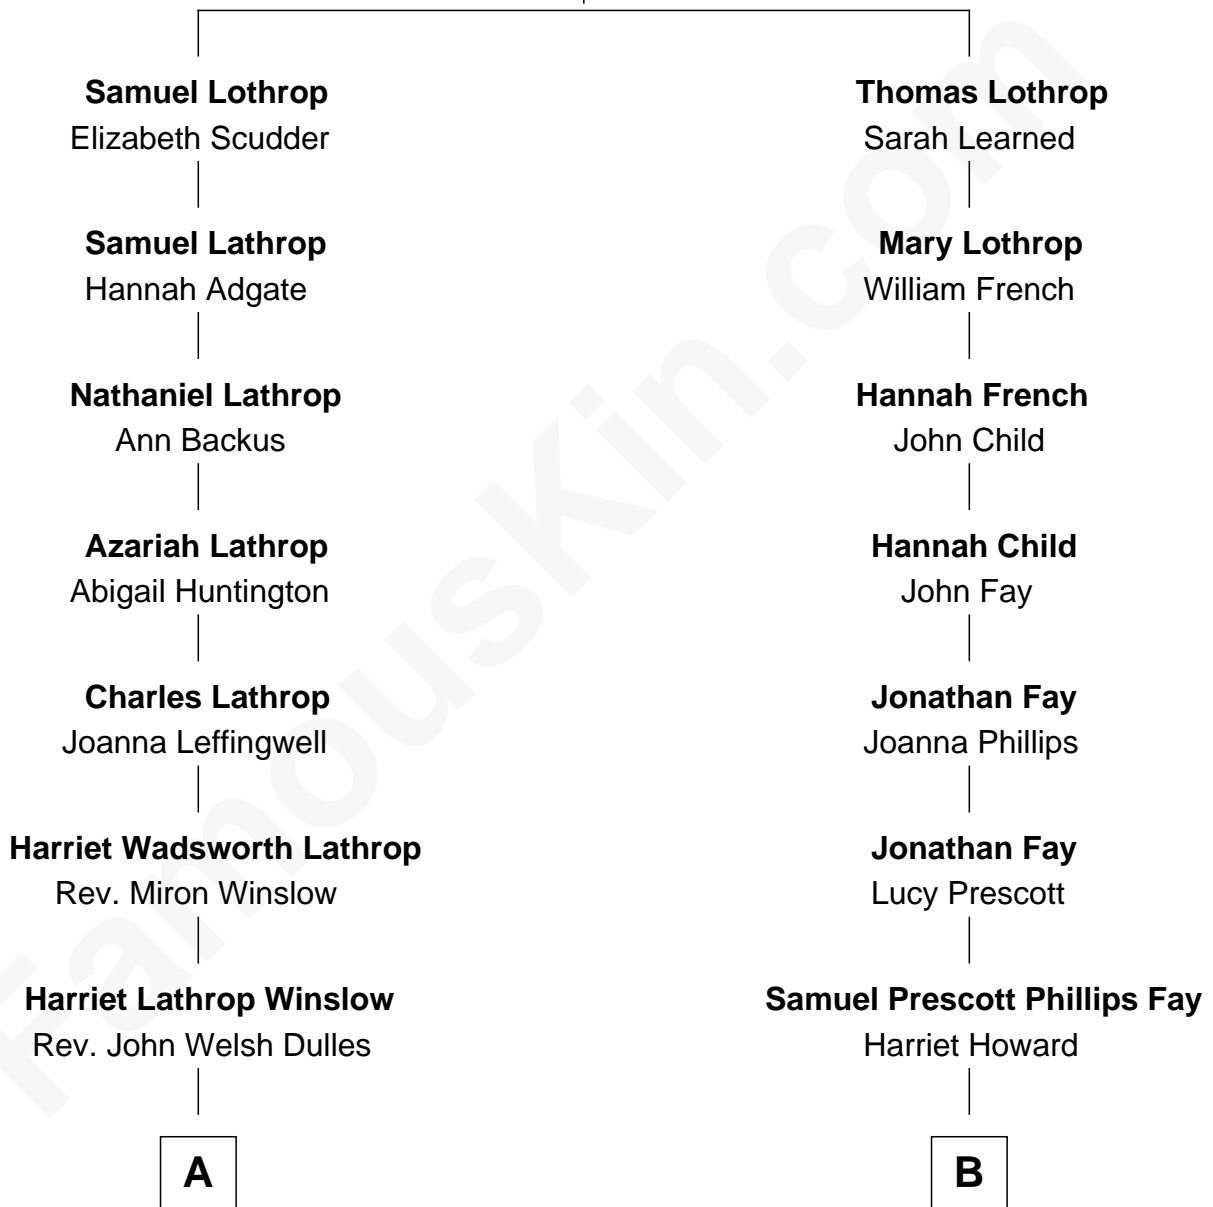

FamousKin.com Relationship Chart of

Allen Dulles

5th Director of the C.I.A.

8th cousin 4 times removed of

George W. Bush

43rd U.S. President

John Lothrop
Hannah House

A

Allen Macy Dulles

Edith Foster

Allen Dulles

5th Director of the C.I.A.

B

Samuel Howard Fay

Susan Montfort Shellman

Harriet Eleanor Fay