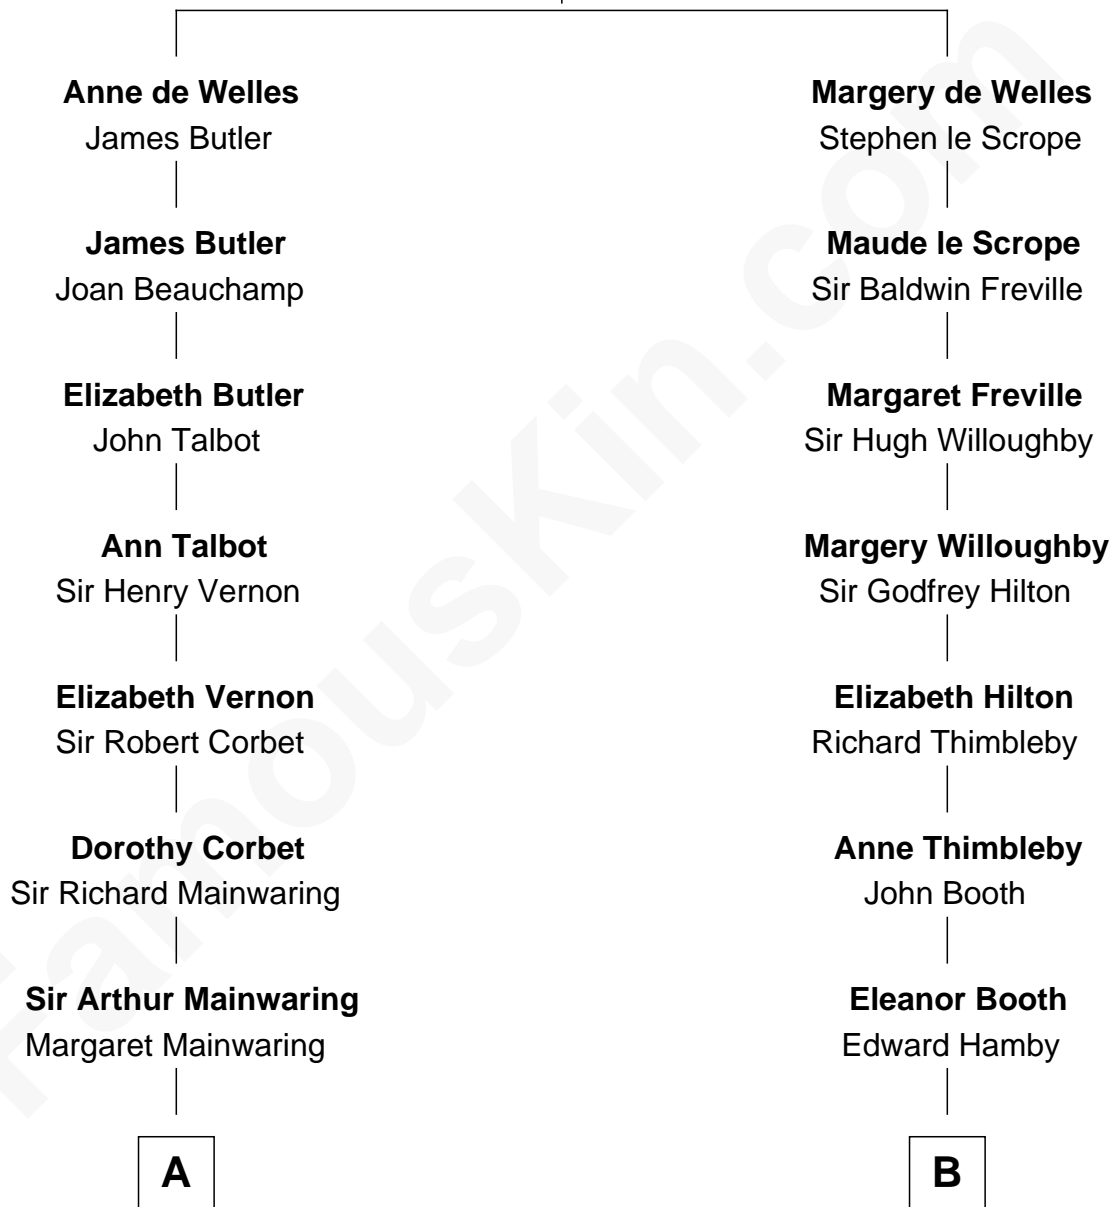

FamousKin.com Relationship Chart of

Allen Dulles

5th Director of the C.I.A.

18th cousin 3 times removed of

George W. Bush

43rd U.S. President

John de Welles

Maud de Roos

Samuel Prescott Bush

Flora Sheldon

Prescott Sheldon Bush

Dorothy Wear Walker

George Herbert Walker Bush

Barbara Pierce

George W. Bush

43rd U.S. President