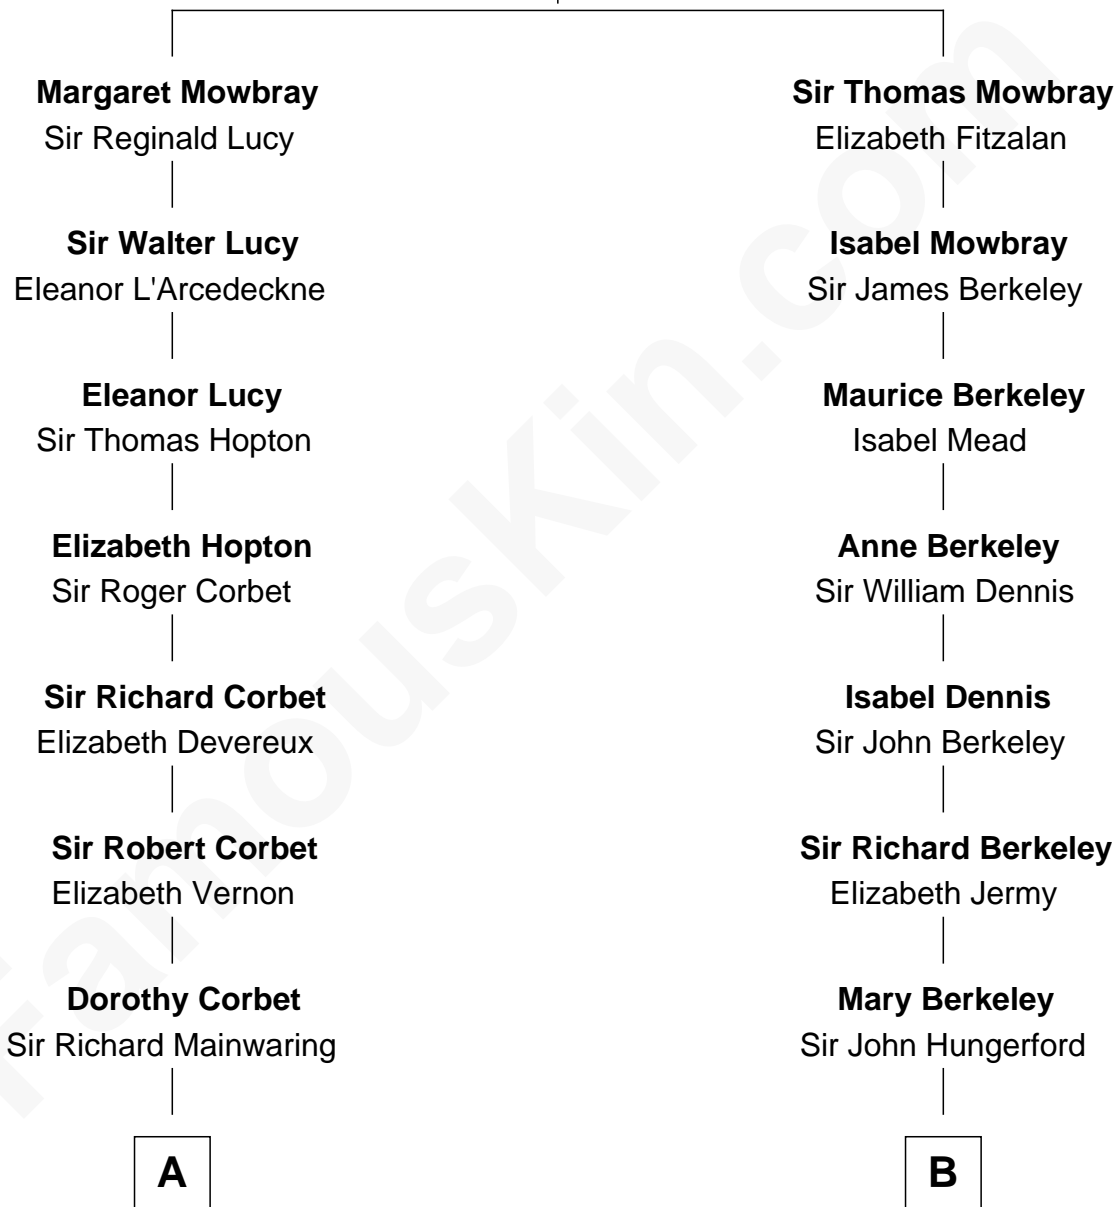

FamousKin.com Relationship Chart of

Allen Dulles

5th Director of the C.I.A.

19th cousin 1 time removed of

George W. Bush

43rd U.S. President

John de Mowbray
Elizabeth de Segrave

C

Harriet Lathrop Winslow
Rev. John Welsh Dulles

Allen Macy Dulles
Edith Foster

Allen Dulles
5th Director of the C.I.A.

D

Samuel Prescott Bush
Flora Sheldon

Prescott Sheldon Bush
Dorothy Wear Walker

George Herbert Walker Bush
Barbara Pierce

George W. Bush
43rd U.S. President

FamousKin.com