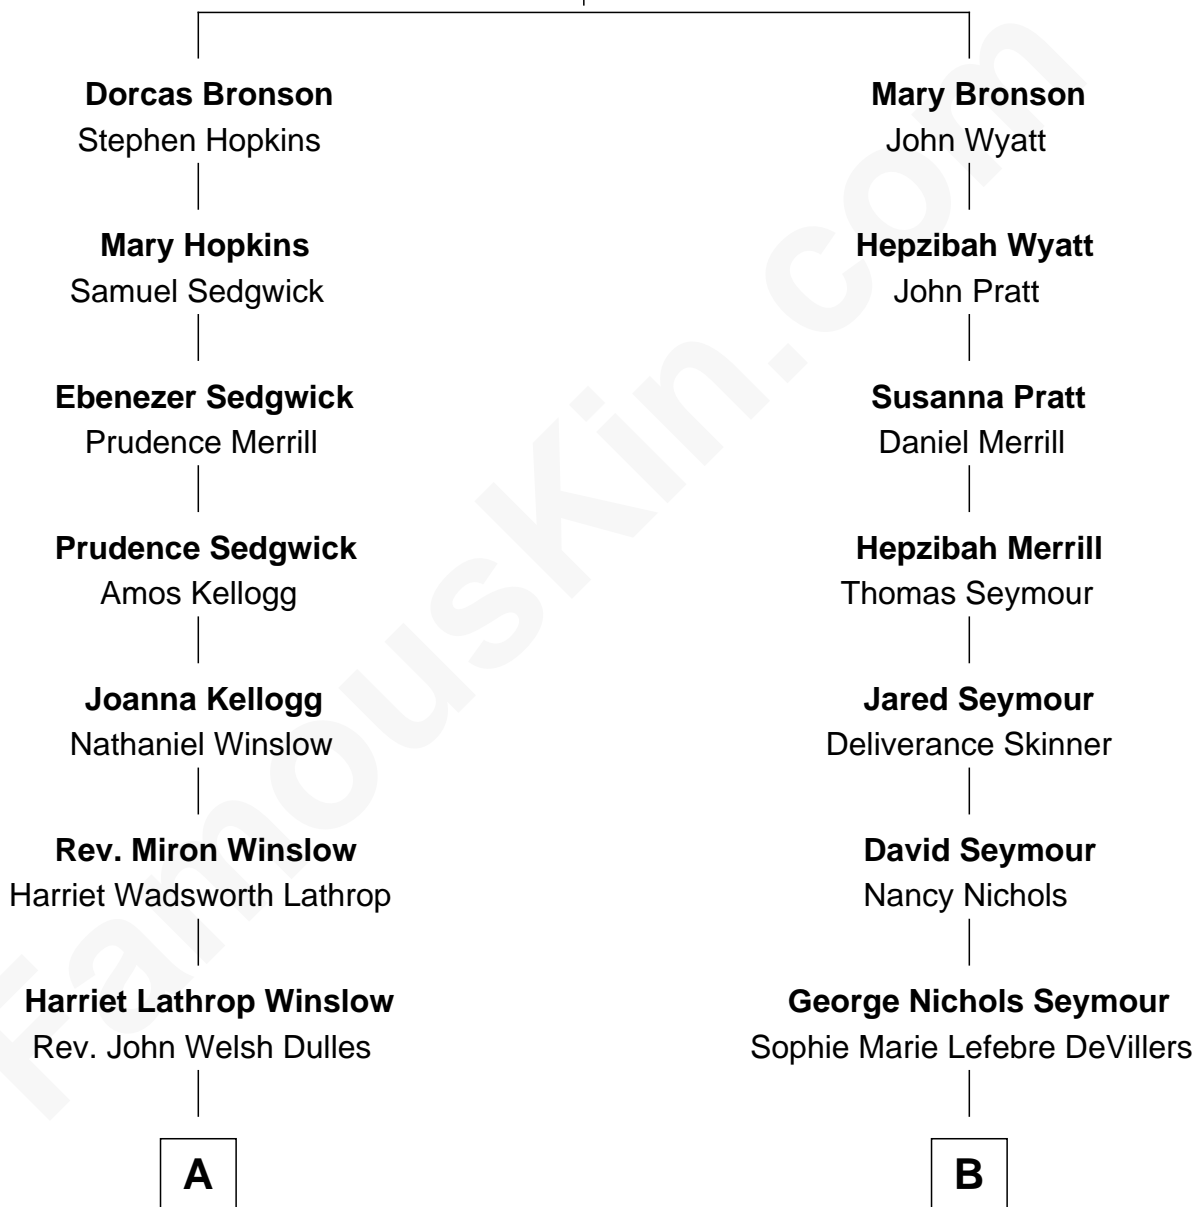

# FamousKin.com Relationship Chart of

**Allen Dulles**

*5th Director of the C.I.A.*

8th cousin 2 times removed of

**Jane Fonda**

*Movie Actress*

**John Bronson**

Frances Hills

**A**

**Allen Macy Dulles**

Edith Foster

**Allen Dulles**

*5th Director of the C.I.A.*

**B**

**George DeVillers Seymour**

Frances Gabriella Ford