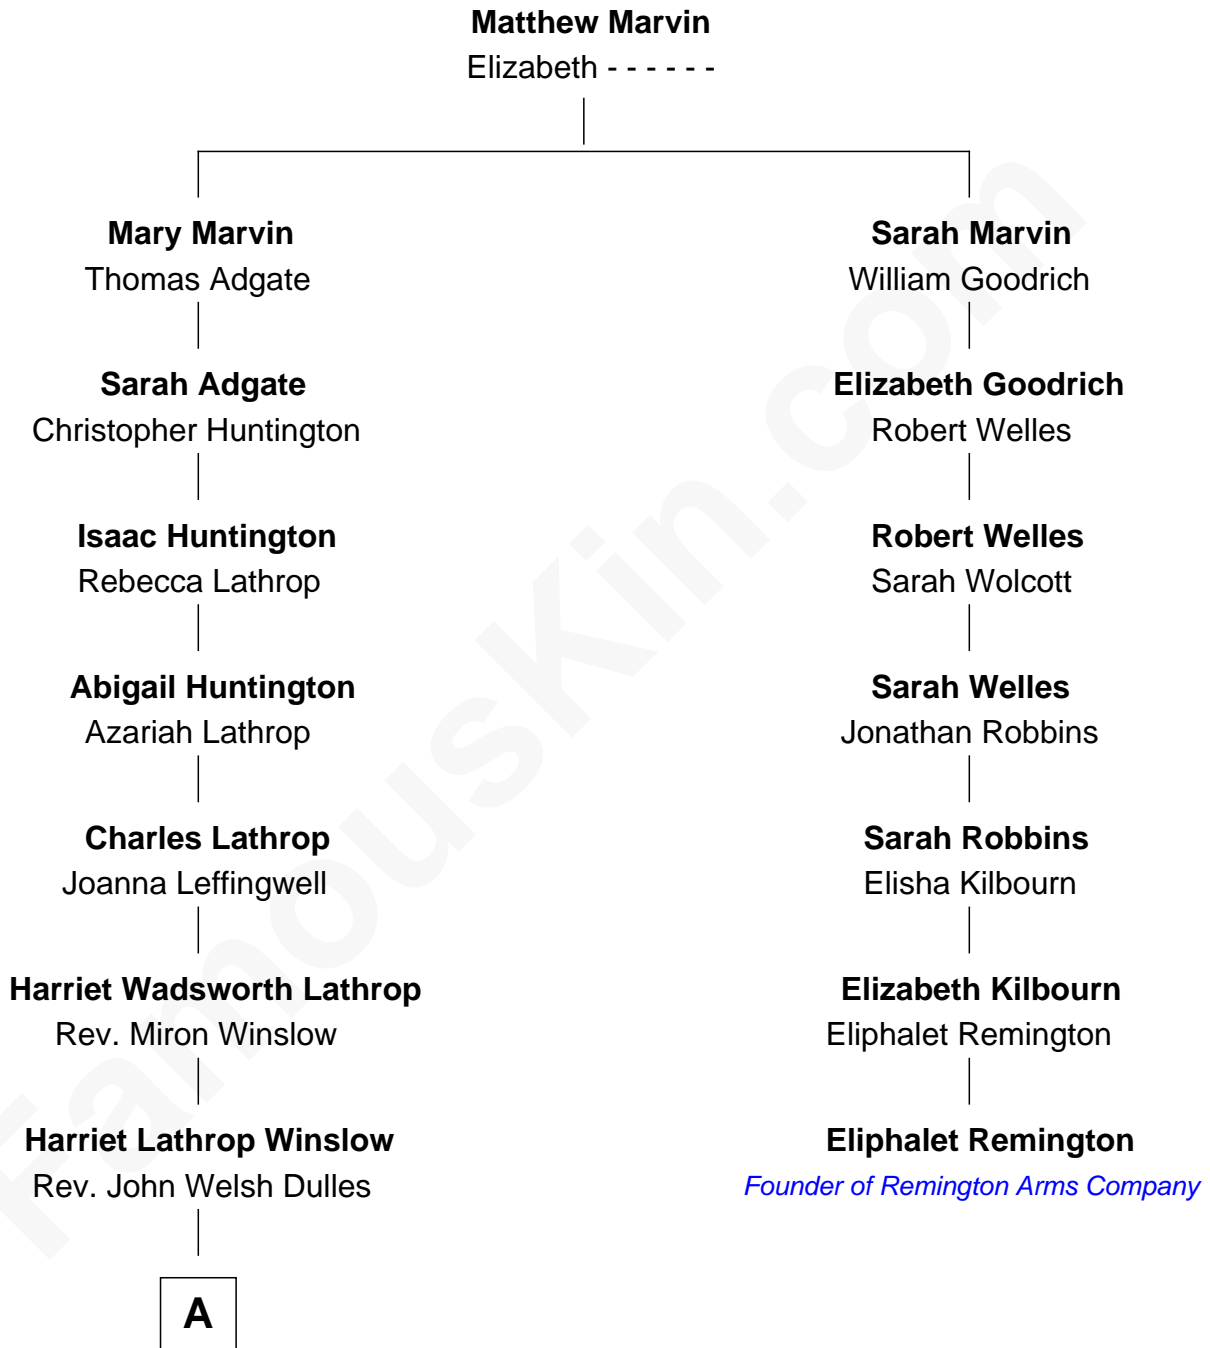

FamousKin.com Relationship Chart of

Allen Dulles

5th Director of the C.I.A.

6th cousin 2 times removed of

Eliphalet Remington

Founder of Remington Arms Company

A

Allen Macy Dulles

Edith Foster

Allen Dulles

5th Director of the C.I.A.

FamousKin.com