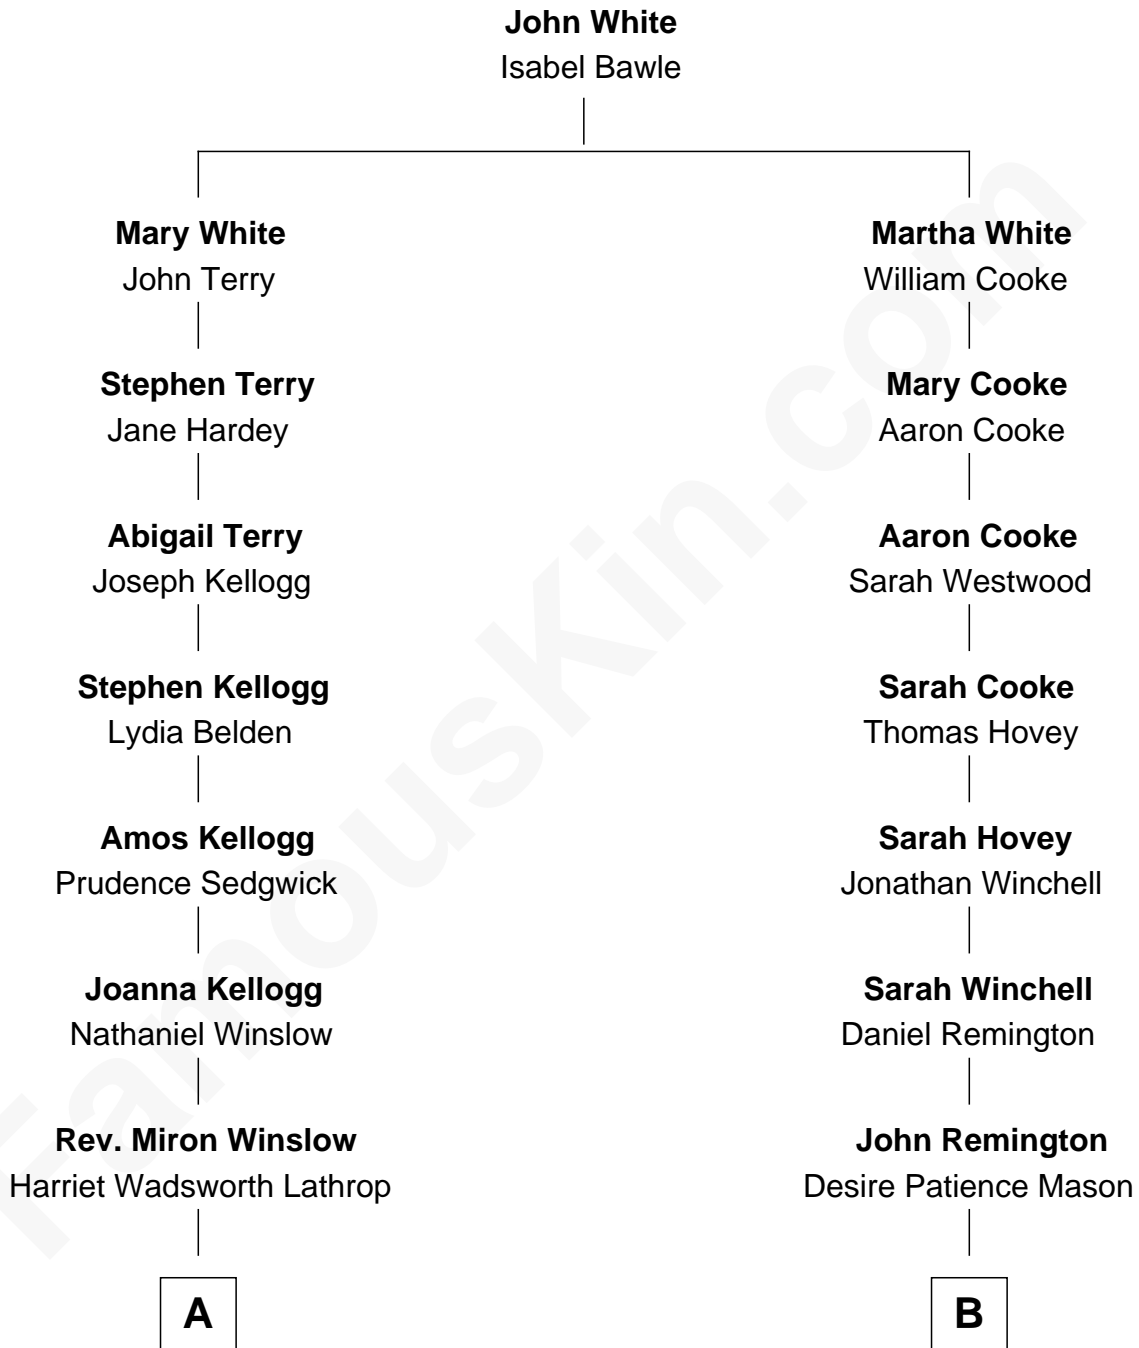

# FamousKin.com Relationship Chart of

**Allen Dulles**

*5th Director of the C.I.A.*

8th cousin 1 time removed of

**Eliphalet Remington**

*Founder of Remington Arms Company*

**A**

**Harriet Lathrop Winslow**  
Rev. John Welsh Dulles

**Allen Macy Dulles**  
Edith Foster

**Allen Dulles**  
*5th Director of the C.I.A.*

**B**

**Eliphalet Remington**  
Elizabeth Kilbourn

**Eliphalet Remington**  
*Founder of Remington Arms Company*

FamousKin.com