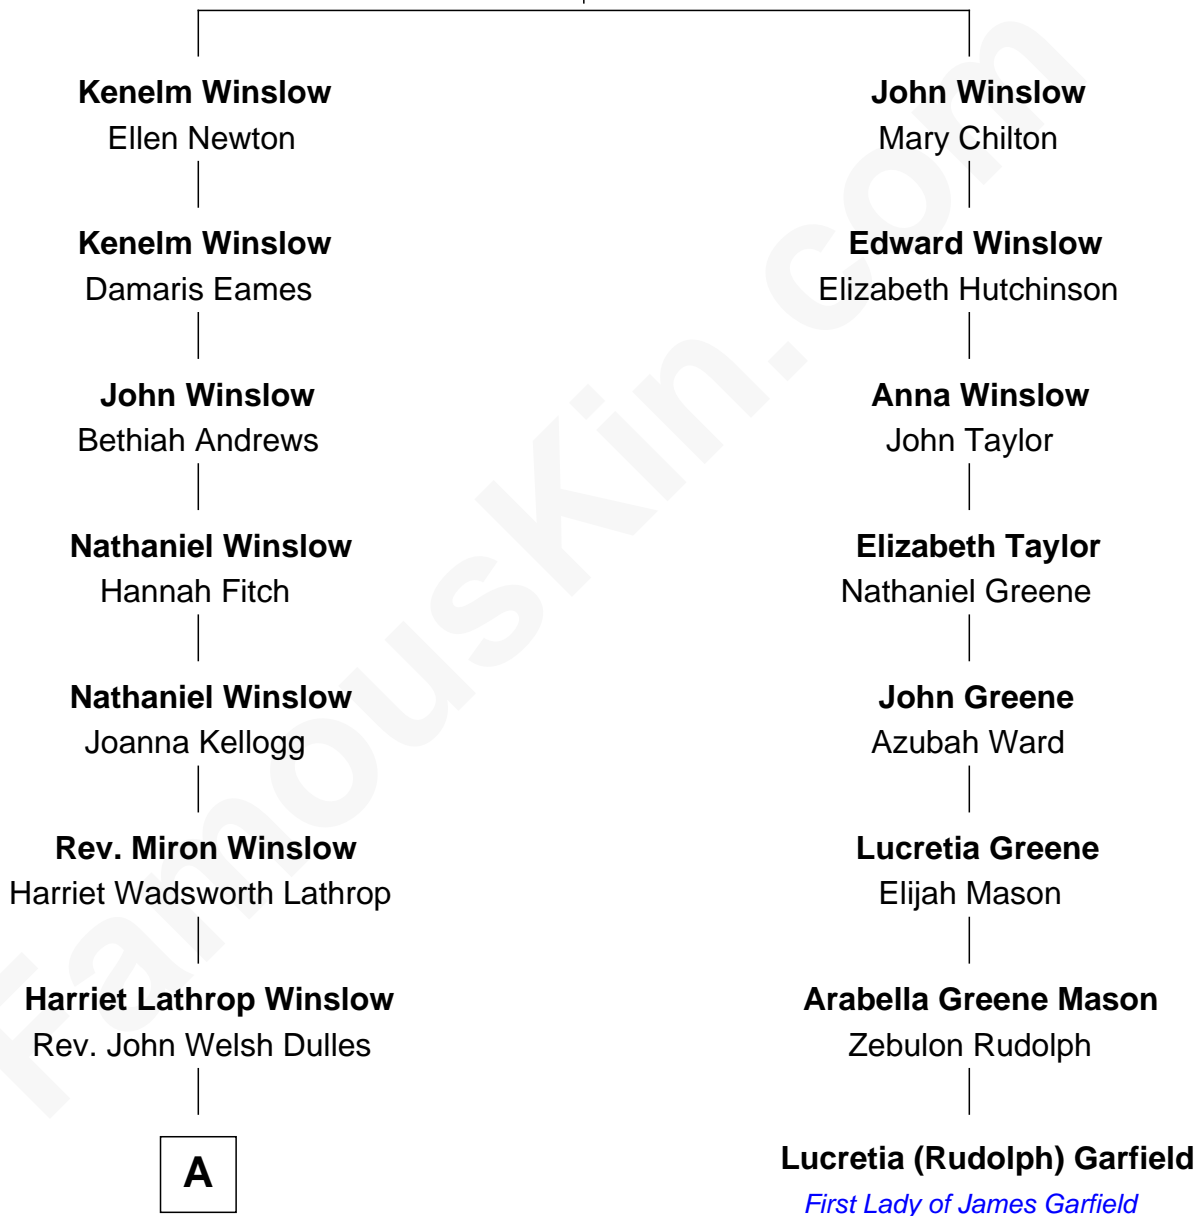

FamousKin.com Relationship Chart of

Allen Dulles

5th Director of the C.I.A.

7th cousin 1 time removed of

Lucretia (Rudolph) Garfield

First Lady of President James Garfield

Edward Winslow
Magdalen Oliver

A