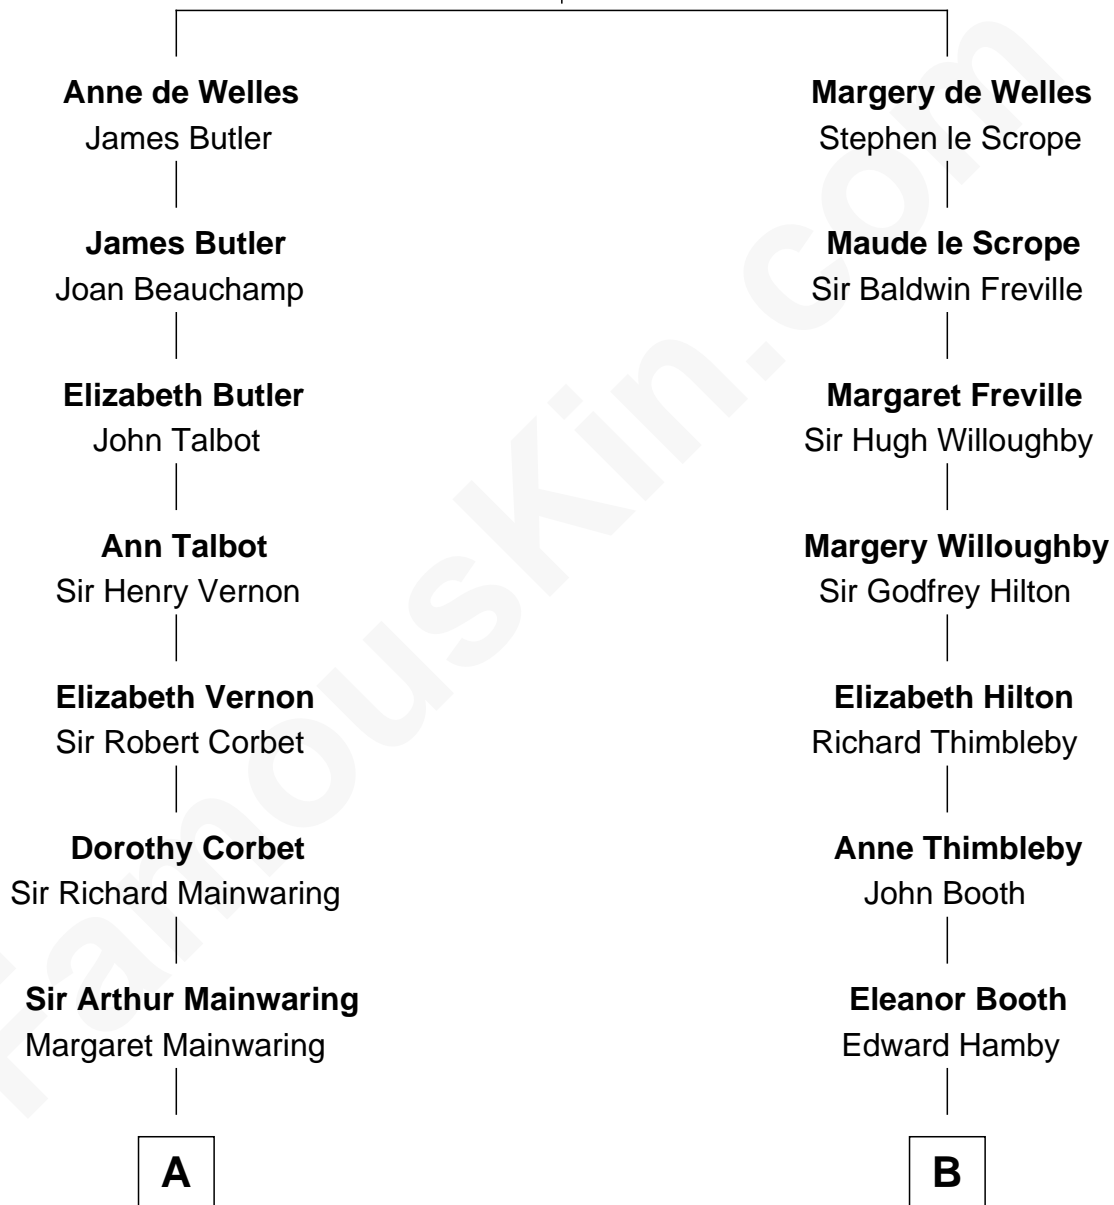

FamousKin.com Relationship Chart of

Allen Dulles

5th Director of the C.I.A.

16th cousin 2 times removed of

Lucretia (Rudolph) Garfield

First Lady of President James Garfield

John de Welles

Maud de Roos

C

—
Allen Macy Dulles

Edith Foster

—
Allen Dulles

5th Director of the C.I.A.

FamousKin.com