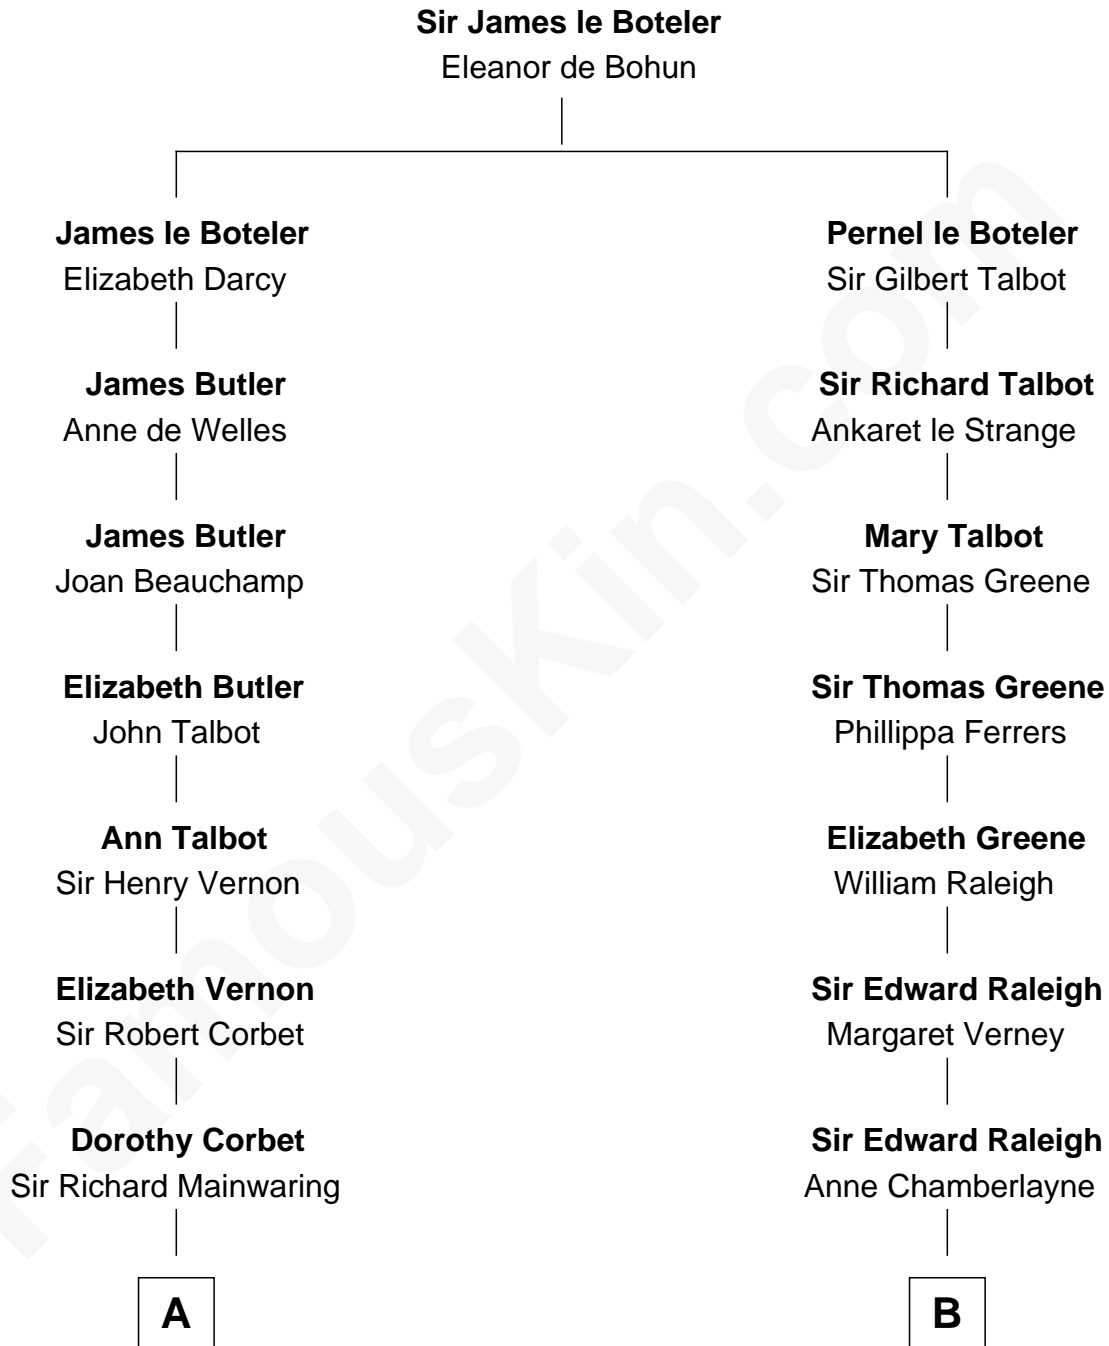

FamousKin.com Relationship Chart of

Allen Dulles

5th Director of the C.I.A.

17th cousin 2 times removed of

Lucretia (Rudolph) Garfield

First Lady of President James Garfield

C

—
Harriet Lathrop Winslow