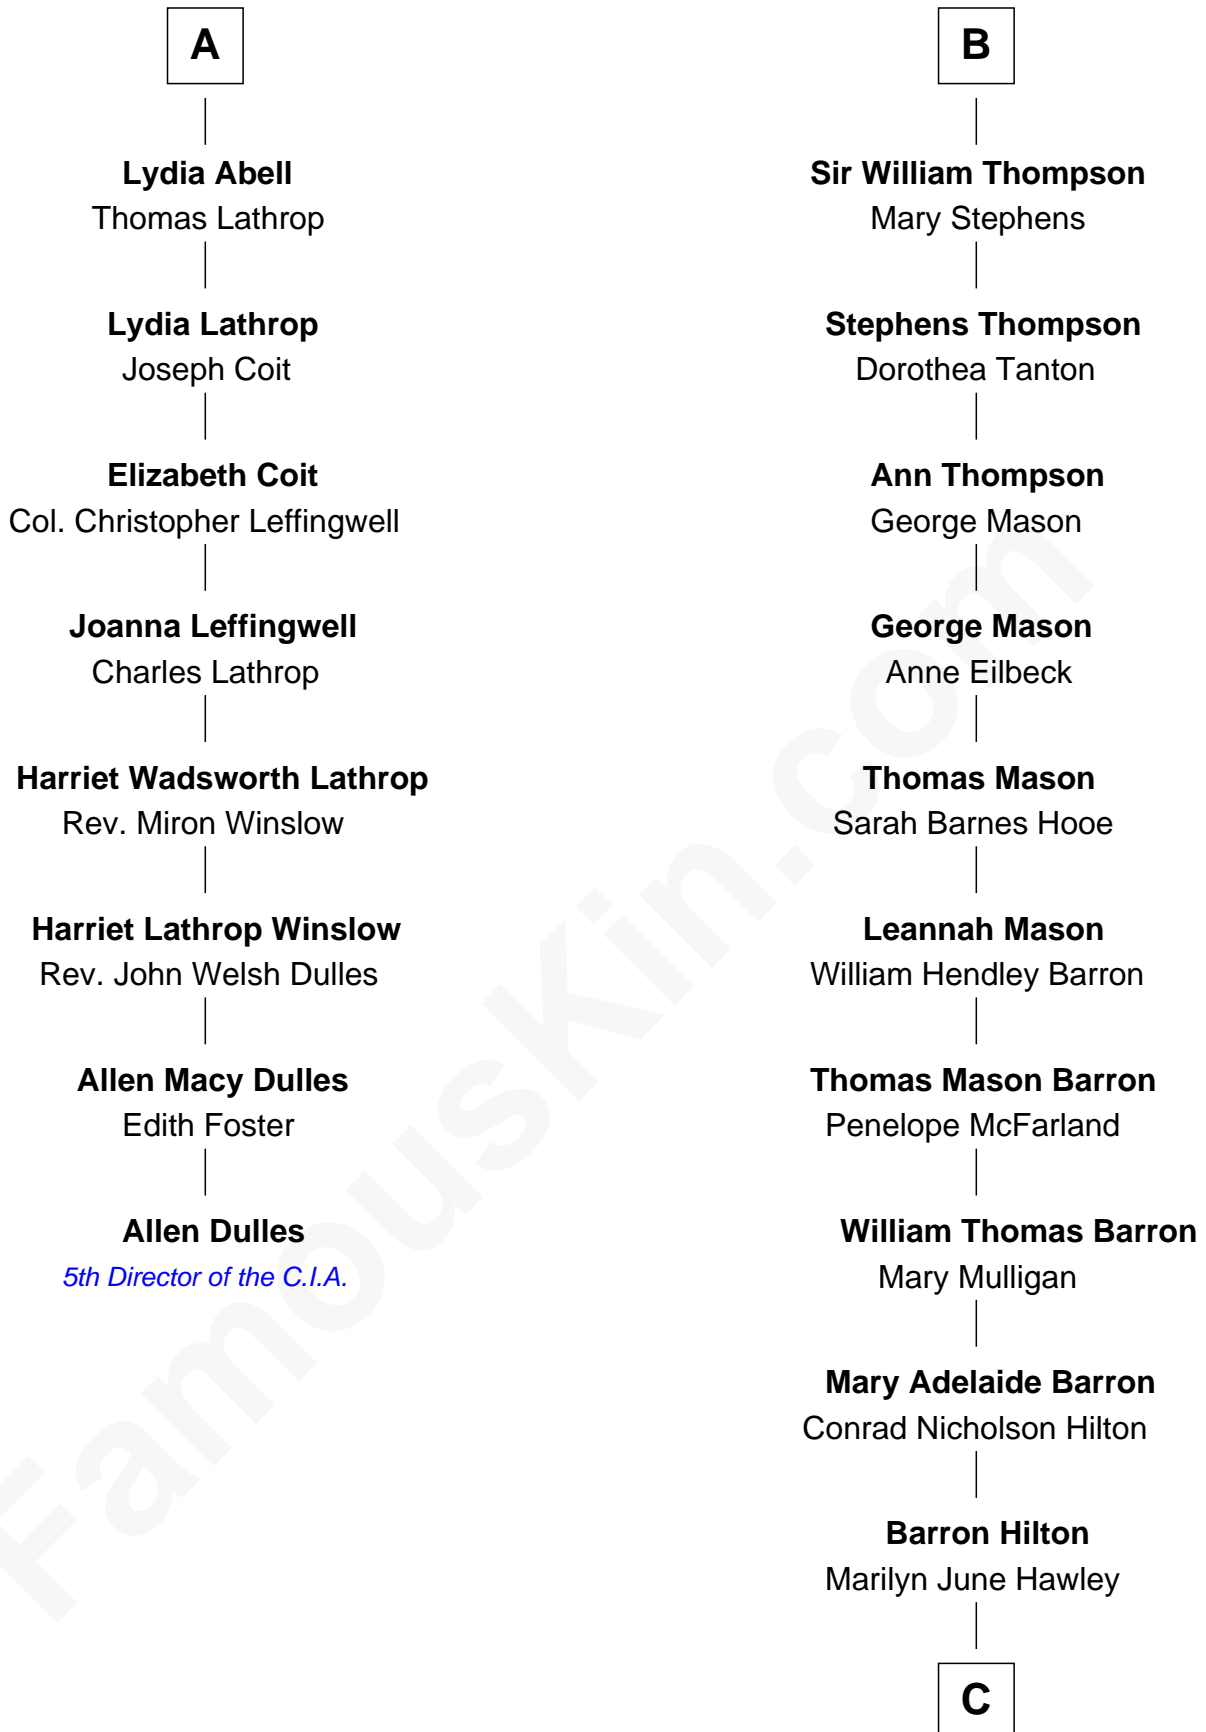

# FamousKin.com Relationship Chart of

**Allen Dulles**

*5th Director of the C.I.A.*

14th cousin 4 times removed of

**Paris Hilton**

*Socialite and TV Personality*

**Sir John Sutton**  
Elizabeth Berkeley

**Jane Sutton**  
Thomas Mainwaring

**Cecily Mainwaring**  
John Cotton

**Sir George Cotton**  
Mary Onley

**Richard Cotton**  
Mary Mainwaring

**Frances Cotton**  
George Abell

**Robert Abell**  
Joanna - - - - -

**Joshua Abell**  
Bethiah Gager

**A**

**Sir Edmund Sutton**  
Matilda Clifford

**Thomas Dudley**  
Grace Threlkeld

**Winifred Dudley**  
Anthony Blencowe

**Richard Blencowe**  
Apollonia Tolson

**Sir Henry Blencowe**  
Grace Sandford

**John Blencowe**  
Anne Mallison

**Elizabeth Blencowe**  
Henry Thompson

**B**

**C**

**Richard Howard Hilton**  
Kathleen Elizabeth Avanzino

**Paris Hilton**  
*Socialite and TV Personality*

FamousKin.com