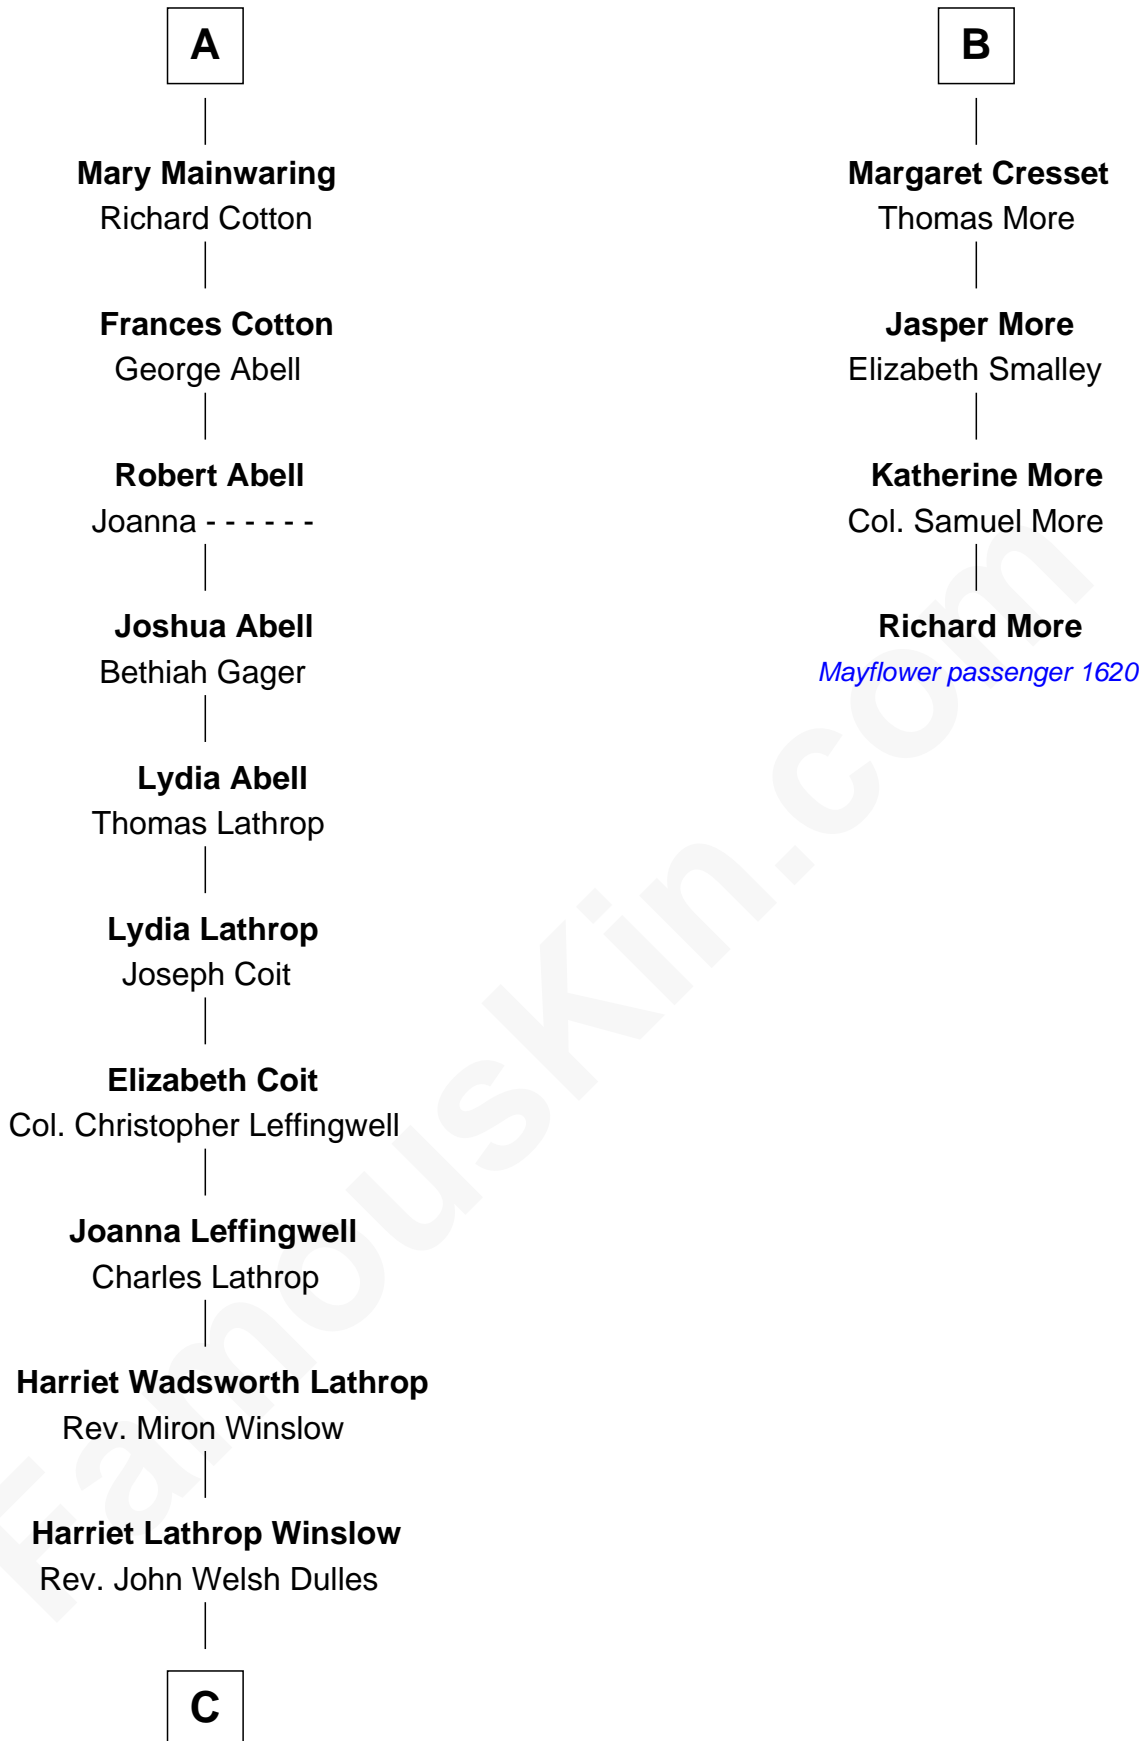

FamousKin.com Relationship Chart of

Allen Dulles

5th Director of the C.I.A.

10th cousin 8 times removed of

Richard More

(c1614 - c1696) Mayflower passenger 1620

MAYFLOWER

C

Allen Macy Dulles

Edith Foster

Allen Dulles

5th Director of the C.I.A.

FamousKin.com