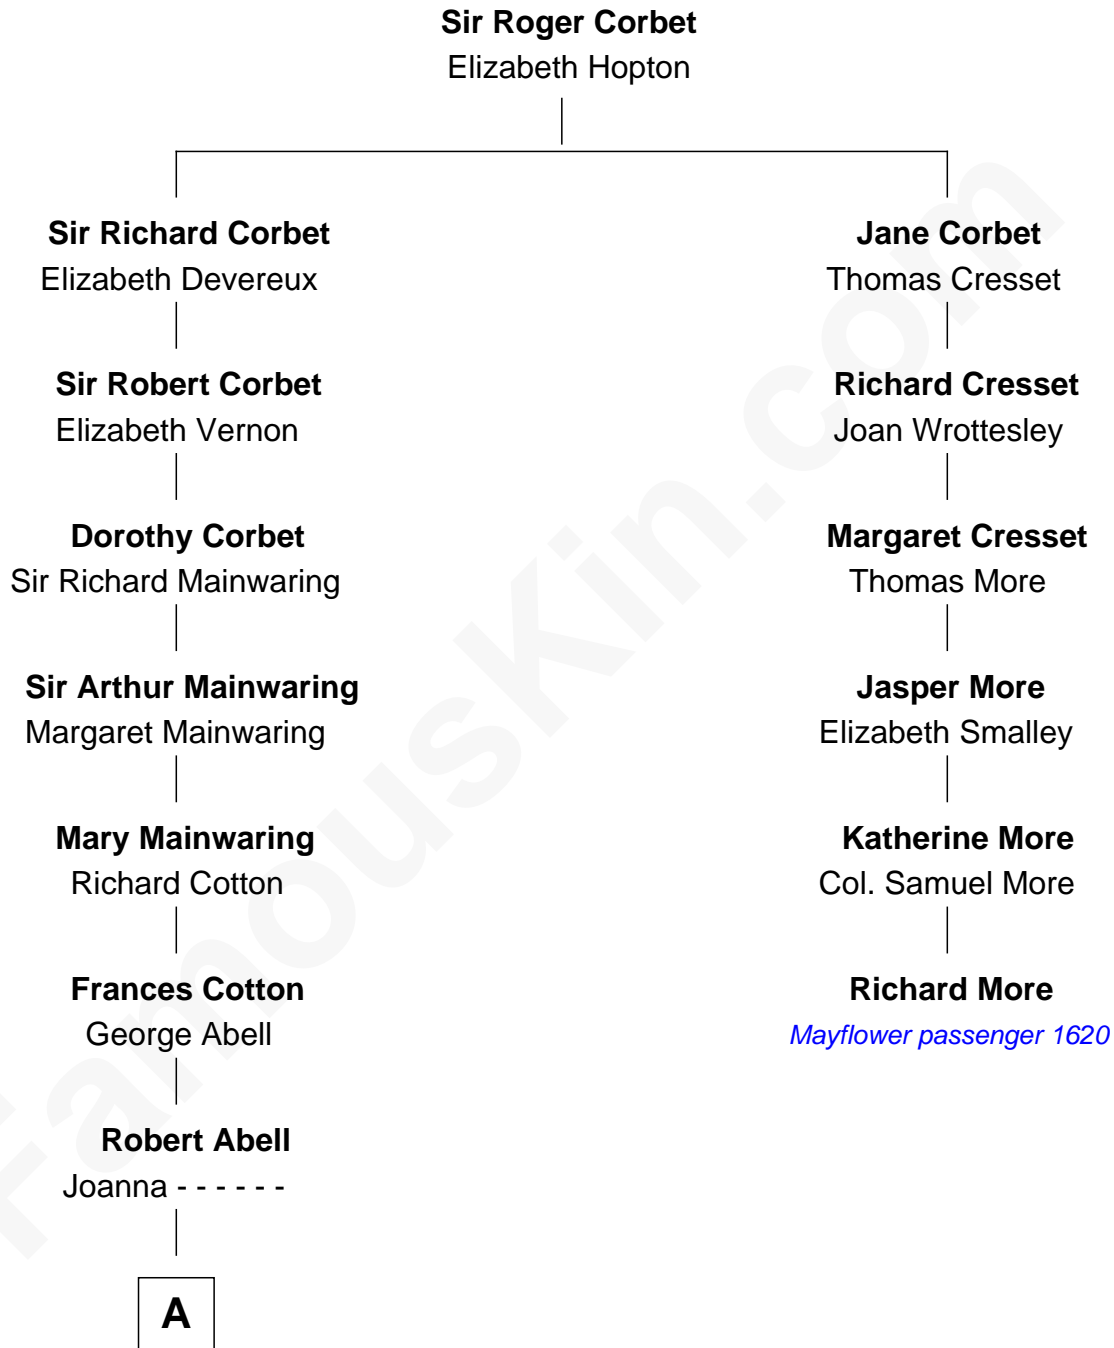

FamousKin.com Relationship Chart of

Allen Dulles

5th Director of the C.I.A.

5th cousin 10 times removed of

Richard More

(c1614 - c1696) Mayflower passenger 1620

MAYFLOWER

A