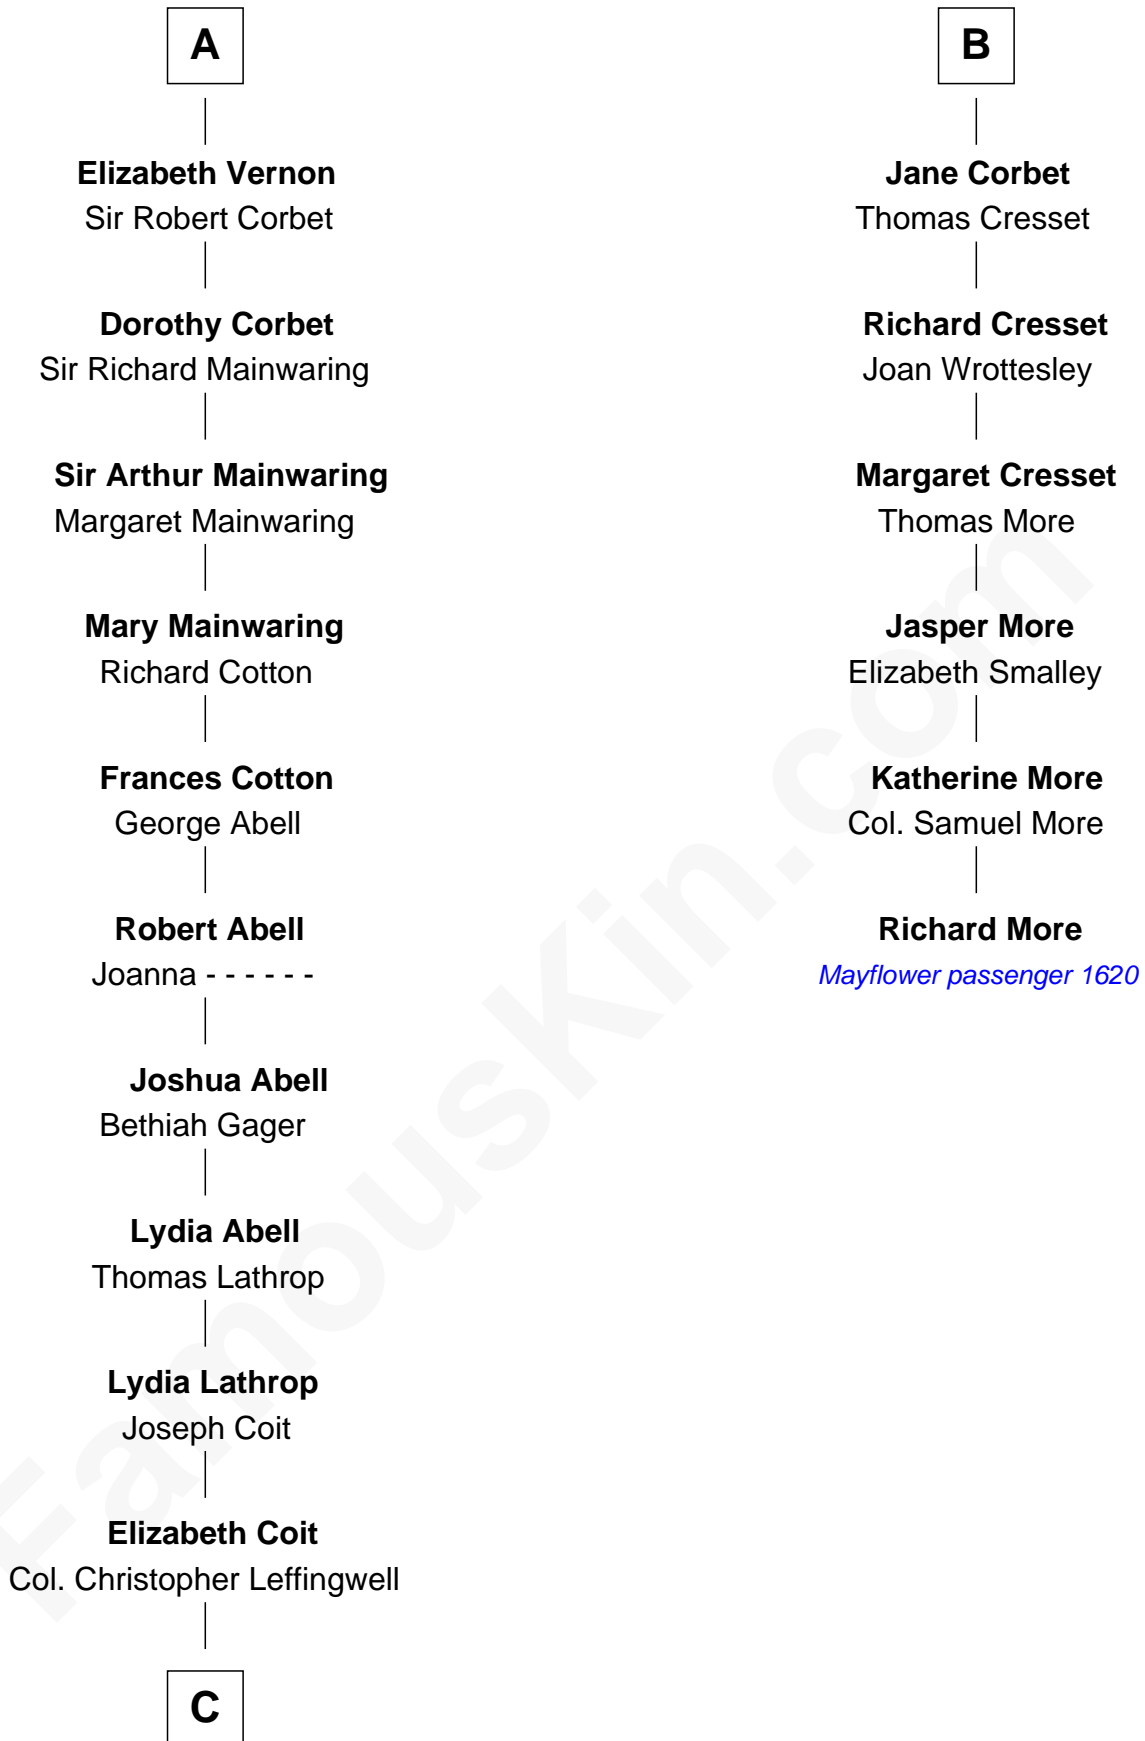

FamousKin.com Relationship Chart of

Allen Dulles

5th Director of the C.I.A.

12th cousin 9 times removed of

Richard More

(c1614 - c1696) Mayflower passenger 1620

MAYFLOWER

Sir Patrick de Chaworth

Isabella de Beauchamp

C

—
Joanna Leffingwell

Charles Lathrop

—
Harriet Wadsworth Lathrop

Rev. Miron Winslow

—
Harriet Lathrop Winslow

Rev. John Welsh Dulles

—
Allen Macy Dulles

Edith Foster

—
Allen Dulles

5th Director of the C.I.A.

FamousKin.com