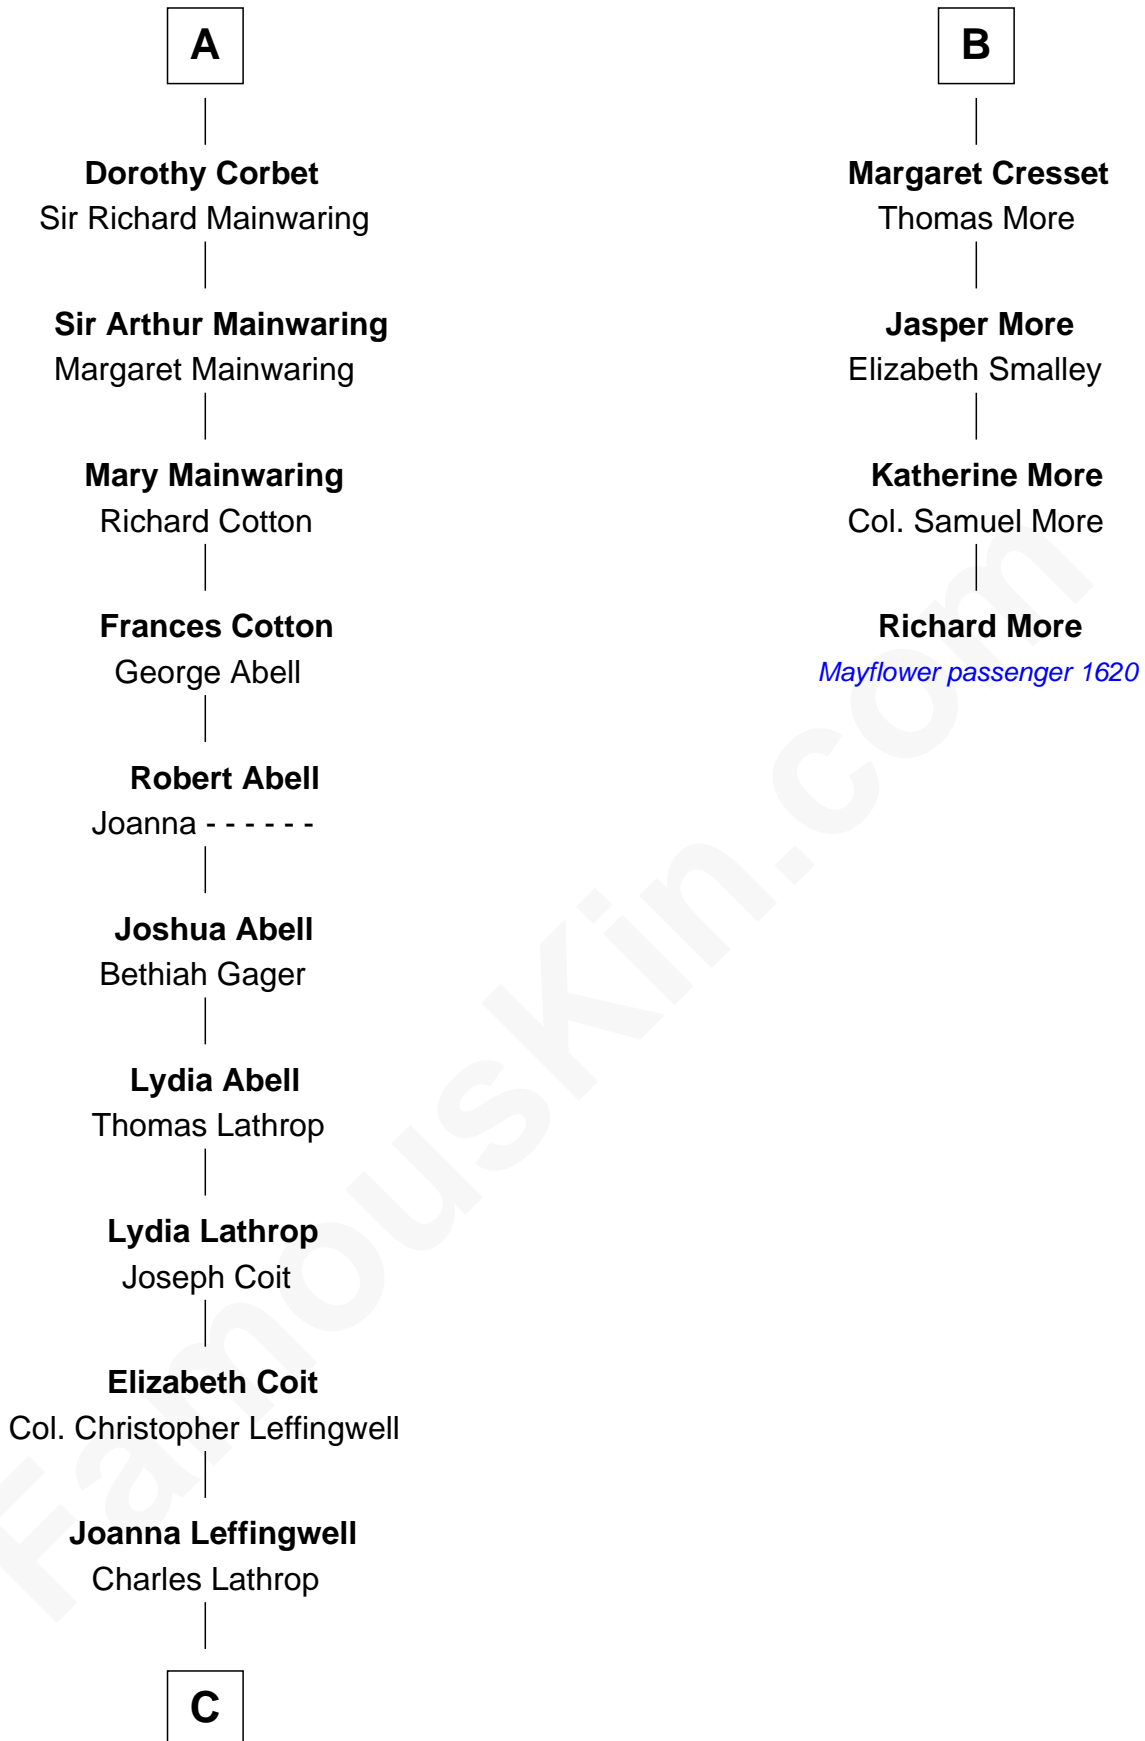

FamousKin.com Relationship Chart of

Allen Dulles

5th Director of the C.I.A.

10th cousin 10 times removed of

Richard More

(c1614 - c1696) Mayflower passenger 1620

MAYFLOWER

C

—
Harriet Wadsworth Lathrop

Rev. Miron Winslow

—
Harriet Lathrop Winslow

Rev. John Welsh Dulles

—
Allen Macy Dulles

Edith Foster

—
Allen Dulles

5th Director of the C.I.A.