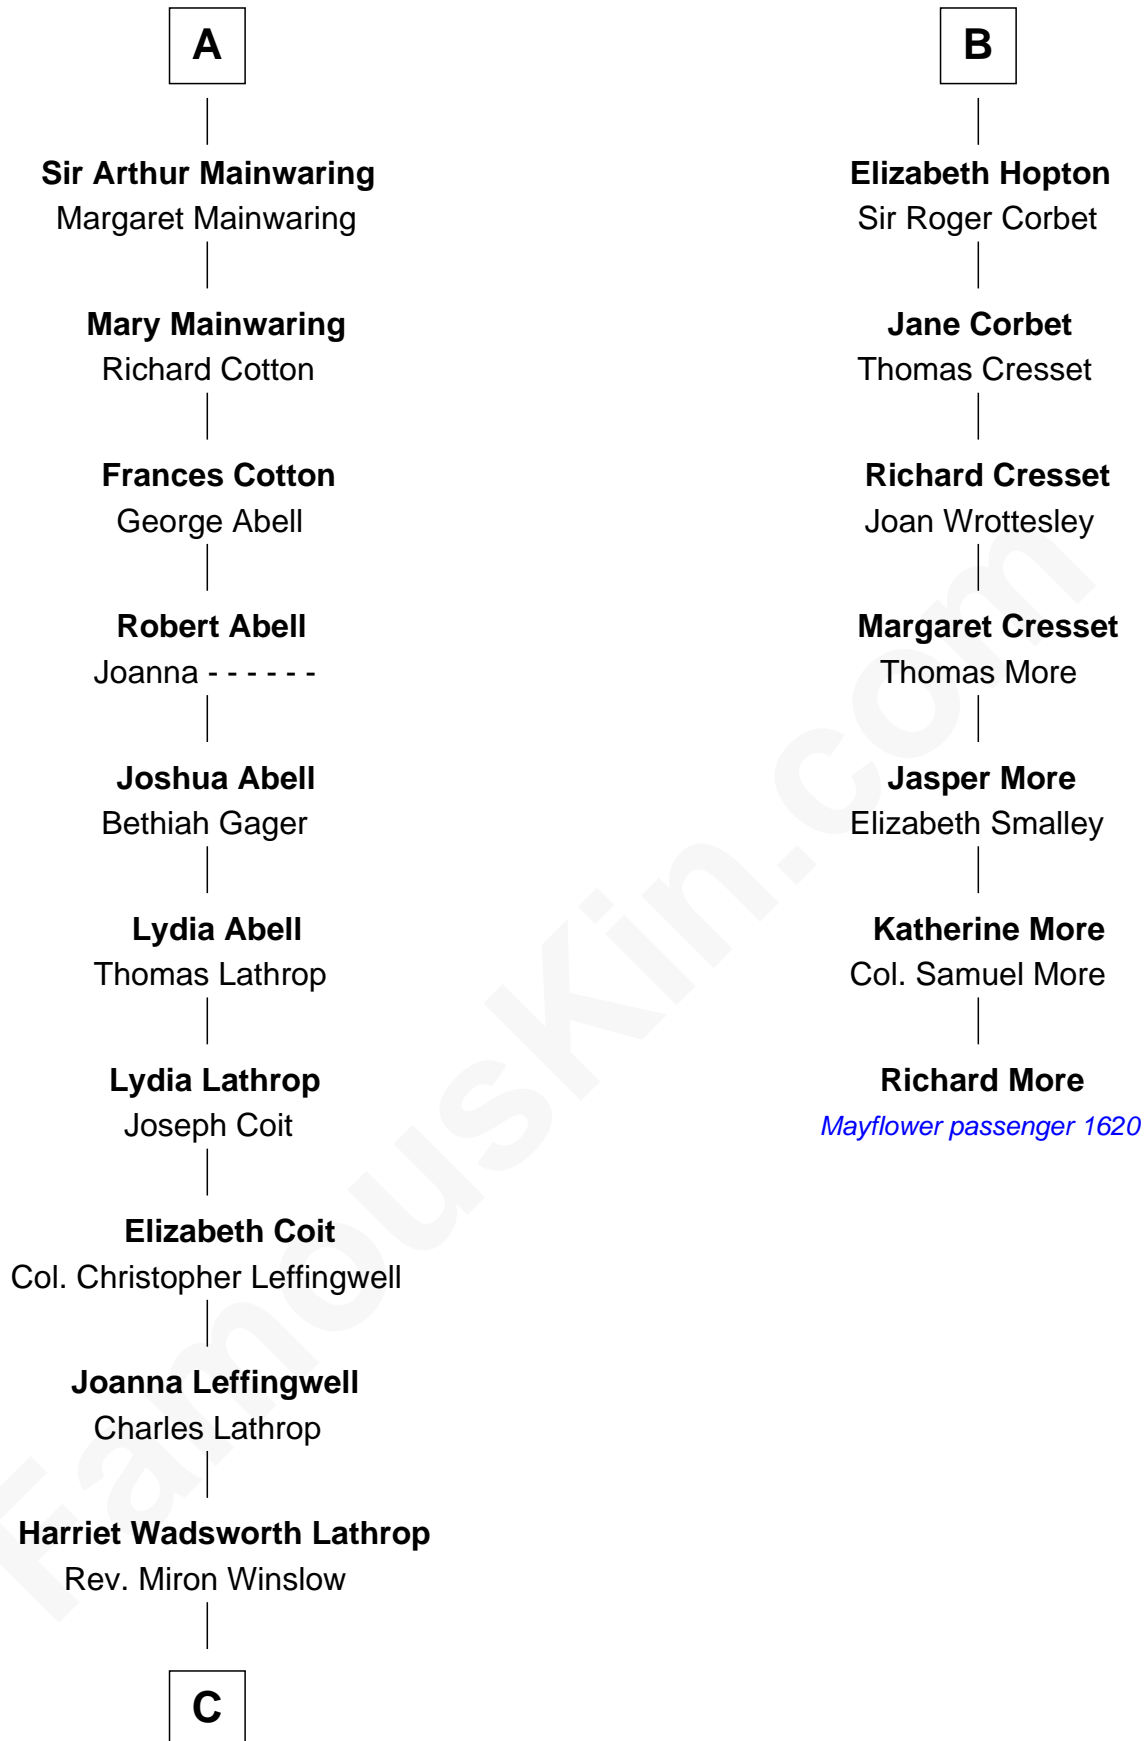

FamousKin.com Relationship Chart of

Allen Dulles

5th Director of the C.I.A.

13th cousin 6 times removed of

Richard More

(c1614 - c1696) Mayflower passenger 1620

MAYFLOWER

C

—
Harriet Lathrop Winslow

Rev. John Welsh Dulles

—
Allen Macy Dulles

Edith Foster

—
Allen Dulles

5th Director of the C.I.A.

FamousKin.com