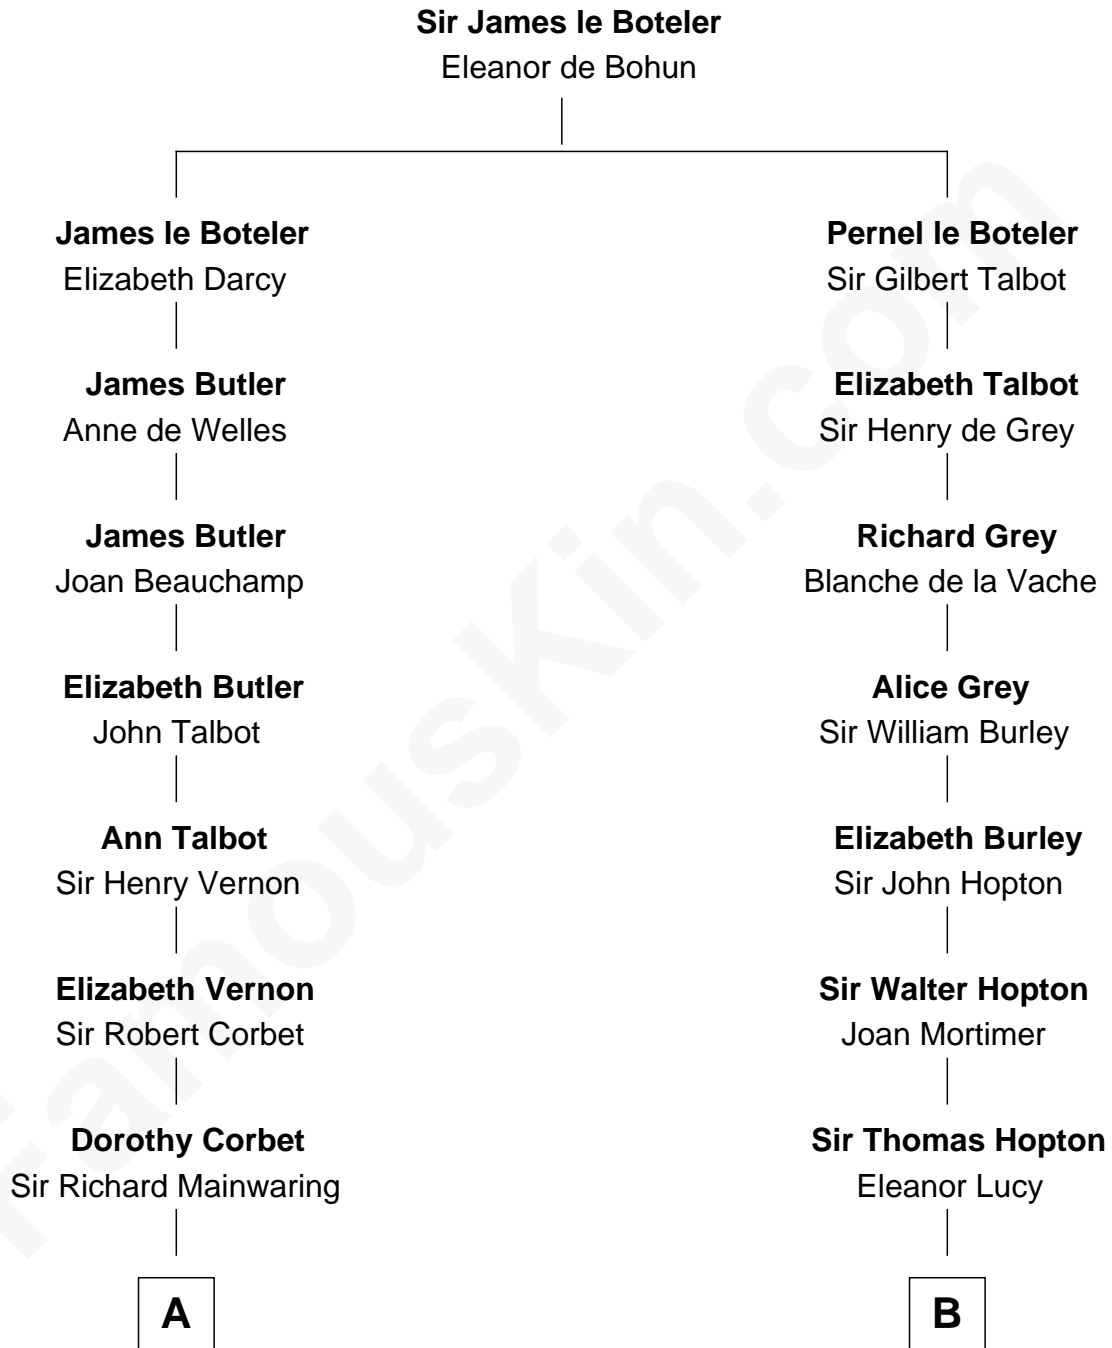

FamousKin.com Relationship Chart of

Allen Dulles

5th Director of the C.I.A.

13th cousin 6 times removed of

Richard More

(c1614 - c1696) Mayflower passenger 1620

MAYFLOWER

C

—
Harriet Lathrop Winslow

Rev. John Welsh Dulles

—
Allen Macy Dulles

Edith Foster

—
Allen Dulles

5th Director of the C.I.A.

FamousKin.com