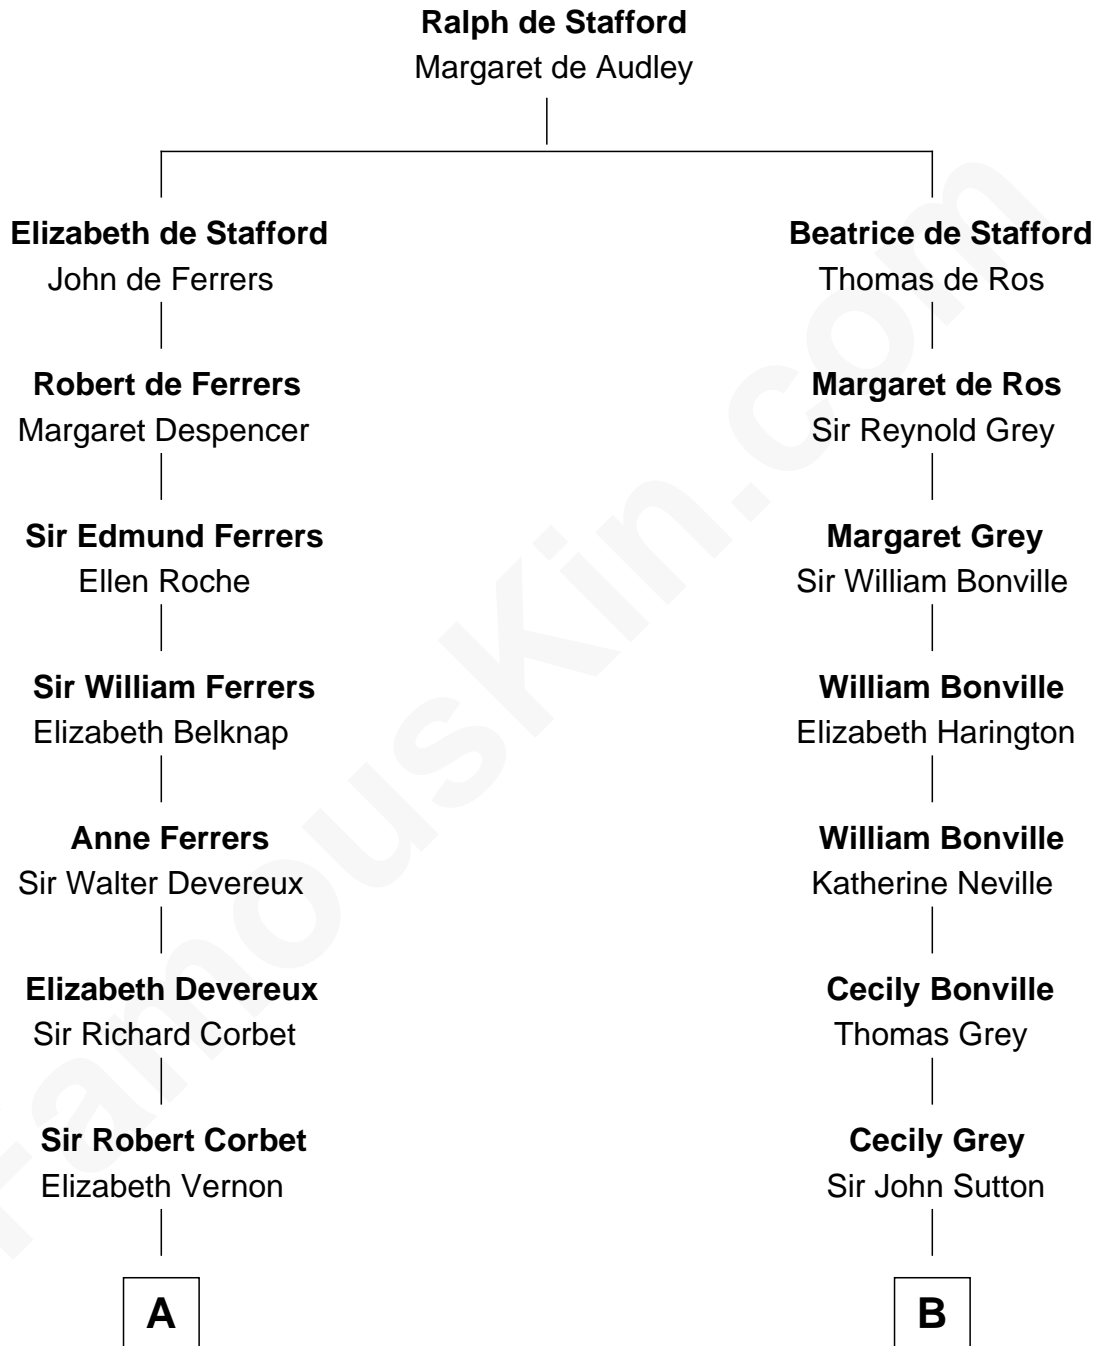

FamousKin.com Relationship Chart of

Allen Dulles

5th Director of the C.I.A.

14th cousin 6 times removed of

Bathsheba (Ruggles) Spooner

First woman executed for murder in U.S. by non-British government

C

—
Harriet Wadsworth Lathrop