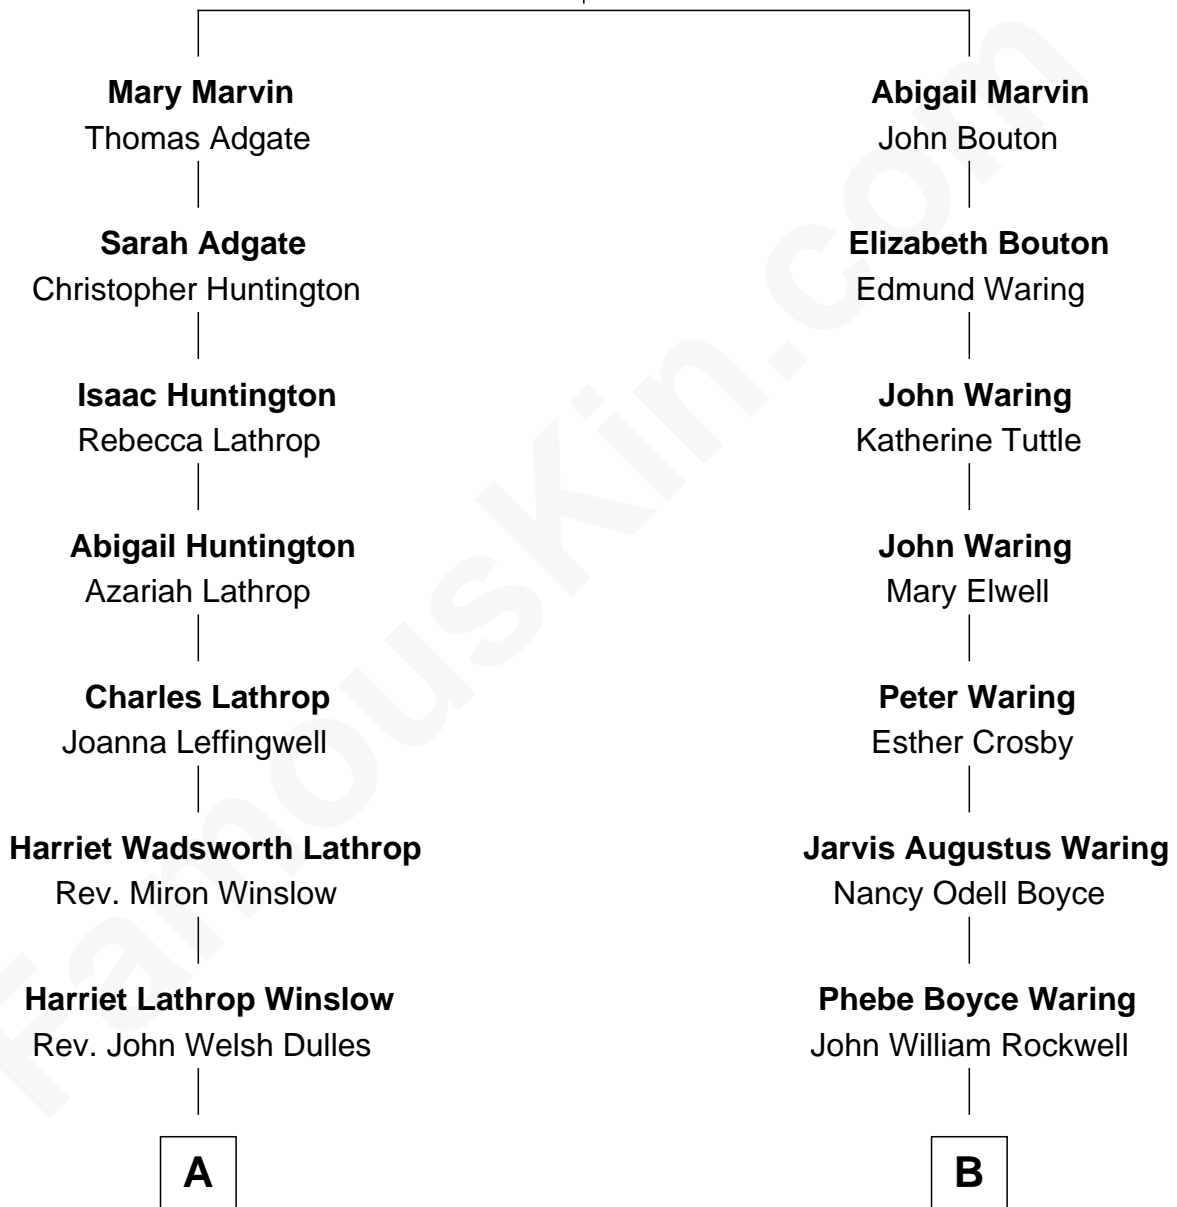

FamousKin.com Relationship Chart of

Allen Dulles

5th Director of the C.I.A.

8th cousin of

Norman Rockwell

American Artist

Matthew Marvin

Elizabeth - - - - -

A

Allen Macy Dulles

Edith Foster

Allen Dulles

5th Director of the C.I.A.

B

Jarvis Waring Rockwell

Anne Mary Hill

Norman Rockwell

American Artist

FamousKin.com