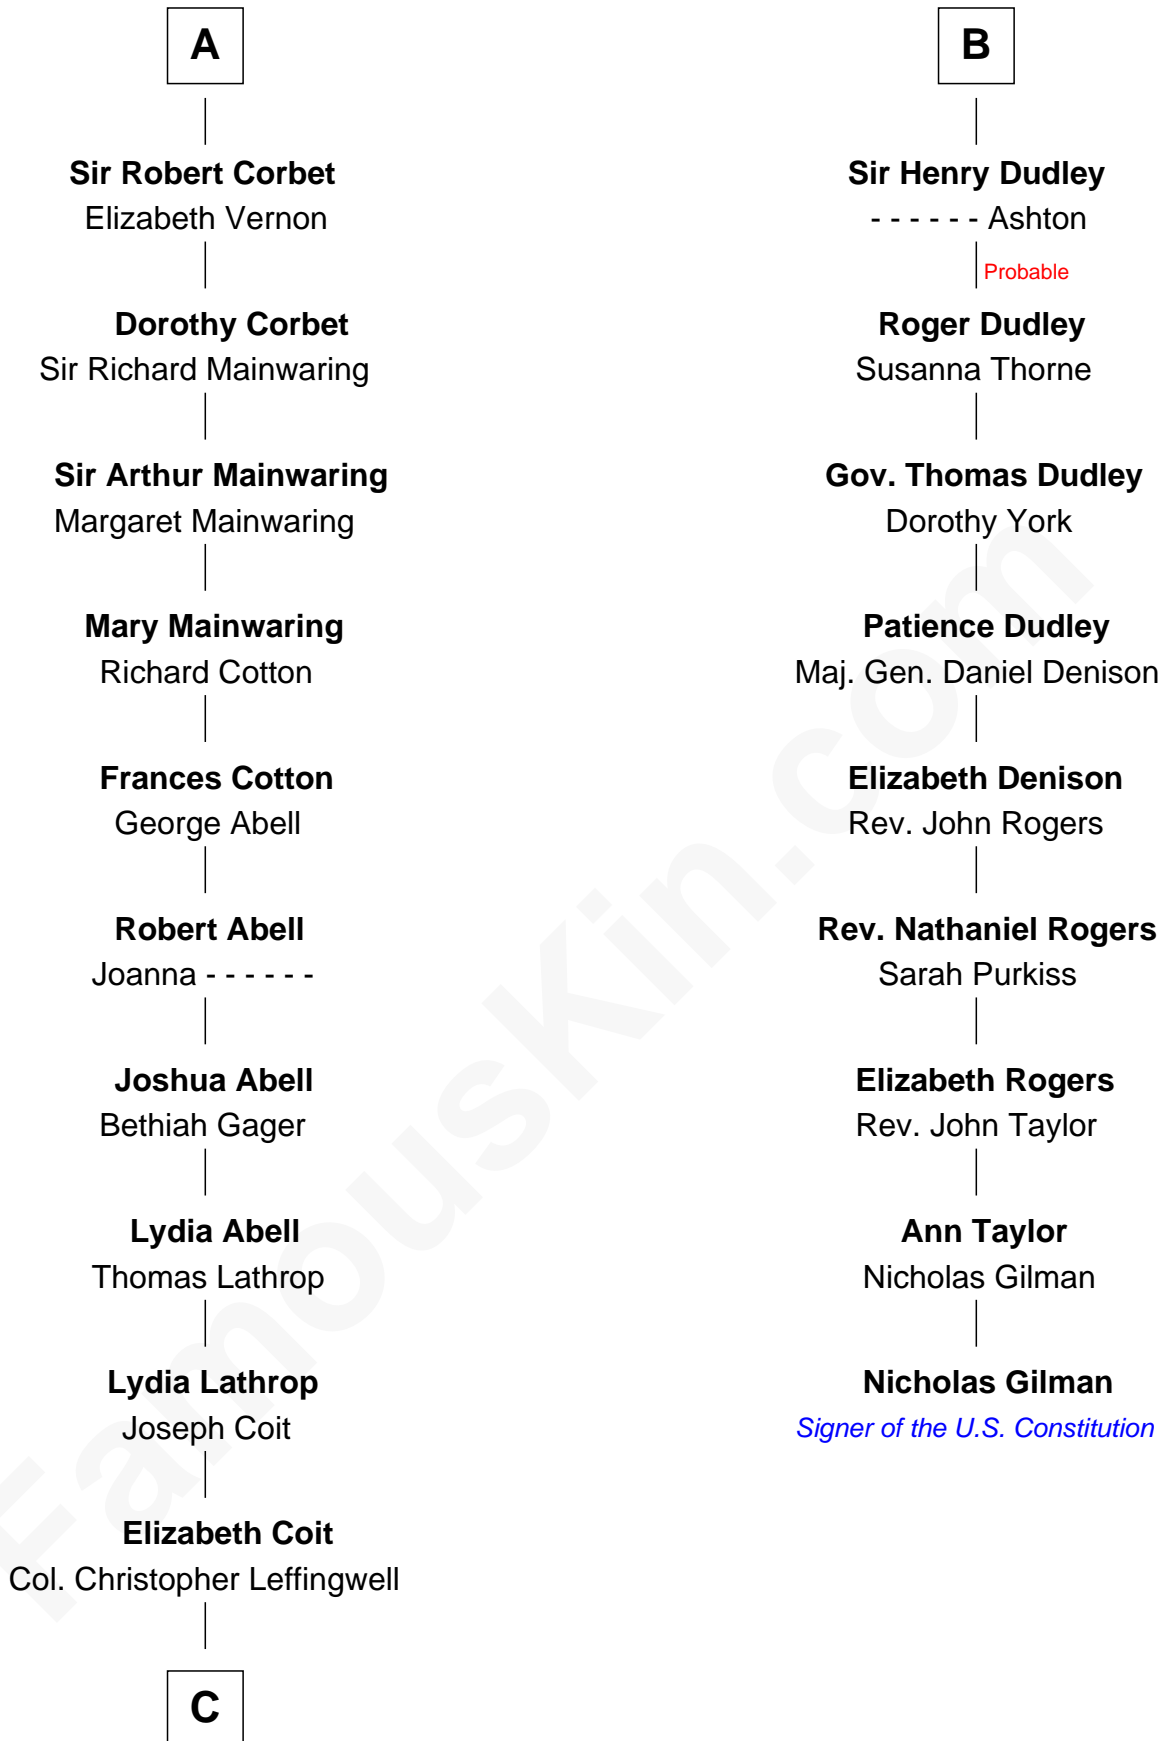

FamousKin.com Relationship Chart of

Allen Dulles

5th Director of the C.I.A.

15th cousin 6 times removed of

Nicholas Gilman

Signer of the U.S. Constitution

C

—
Joanna Leffingwell

Charles Lathrop

—
Harriet Wadsworth Lathrop

Rev. Miron Winslow

—
Harriet Lathrop Winslow

Rev. John Welsh Dulles

—
Allen Macy Dulles

Edith Foster

—
Allen Dulles