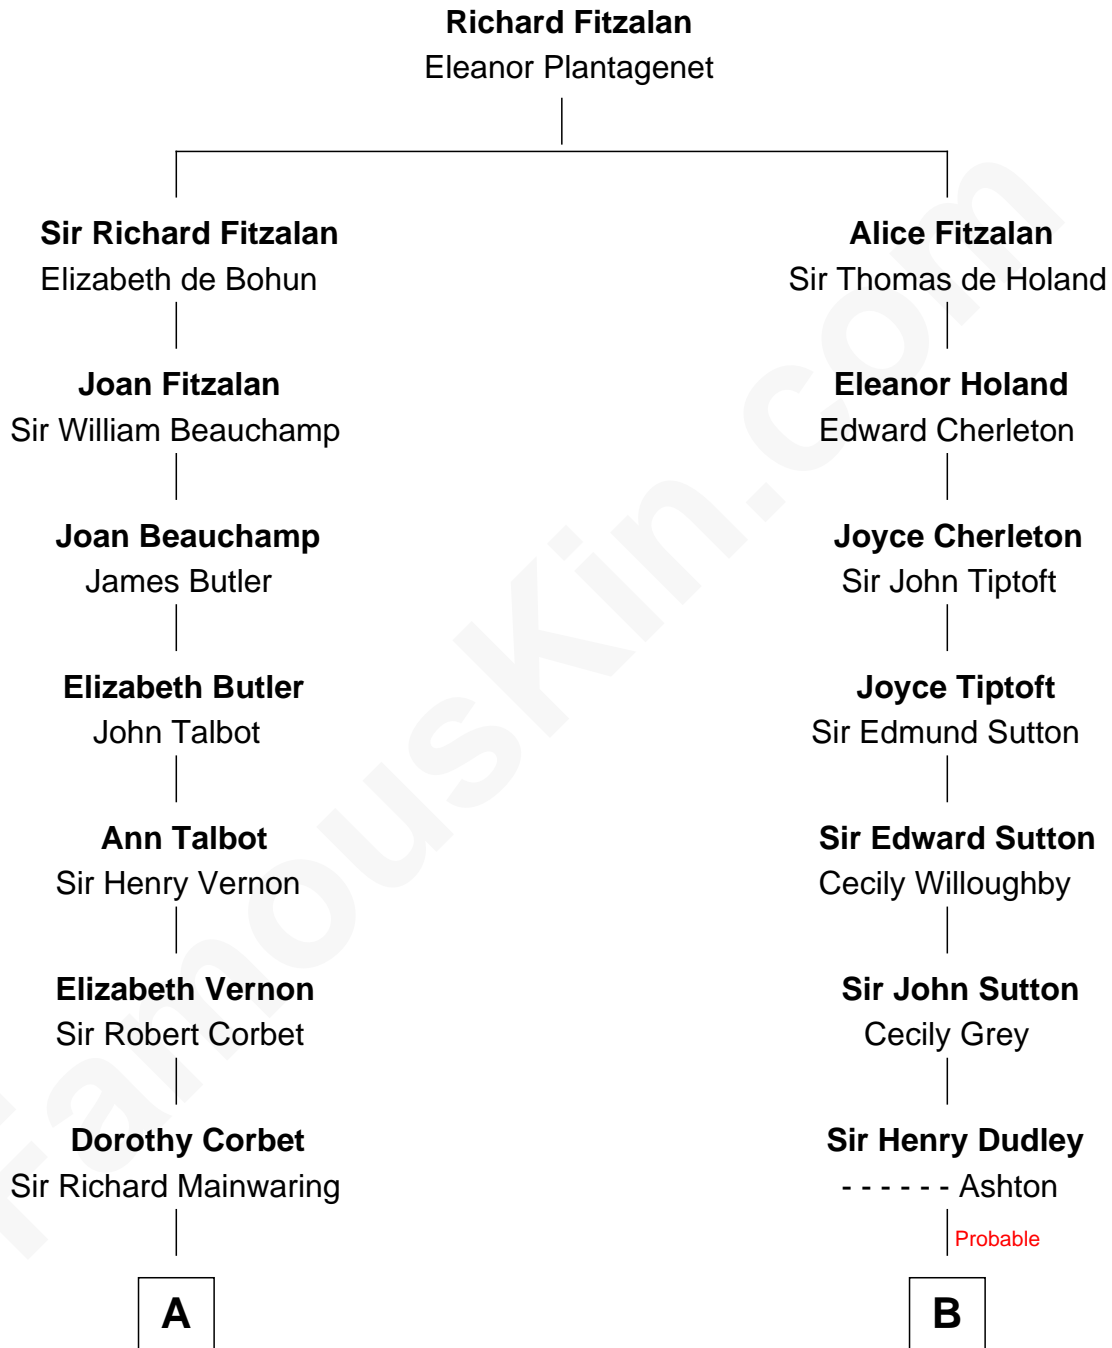

FamousKin.com Relationship Chart of

Allen Dulles

5th Director of the C.I.A.

14th cousin 5 times removed of

Nicholas Gilman

Signer of the U.S. Constitution

C

—
Harriet Lathrop Winslow

Rev. John Welsh Dulles

—
Allen Macy Dulles

Edith Foster

—
Allen Dulles

5th Director of the C.I.A.

FamousKin.com