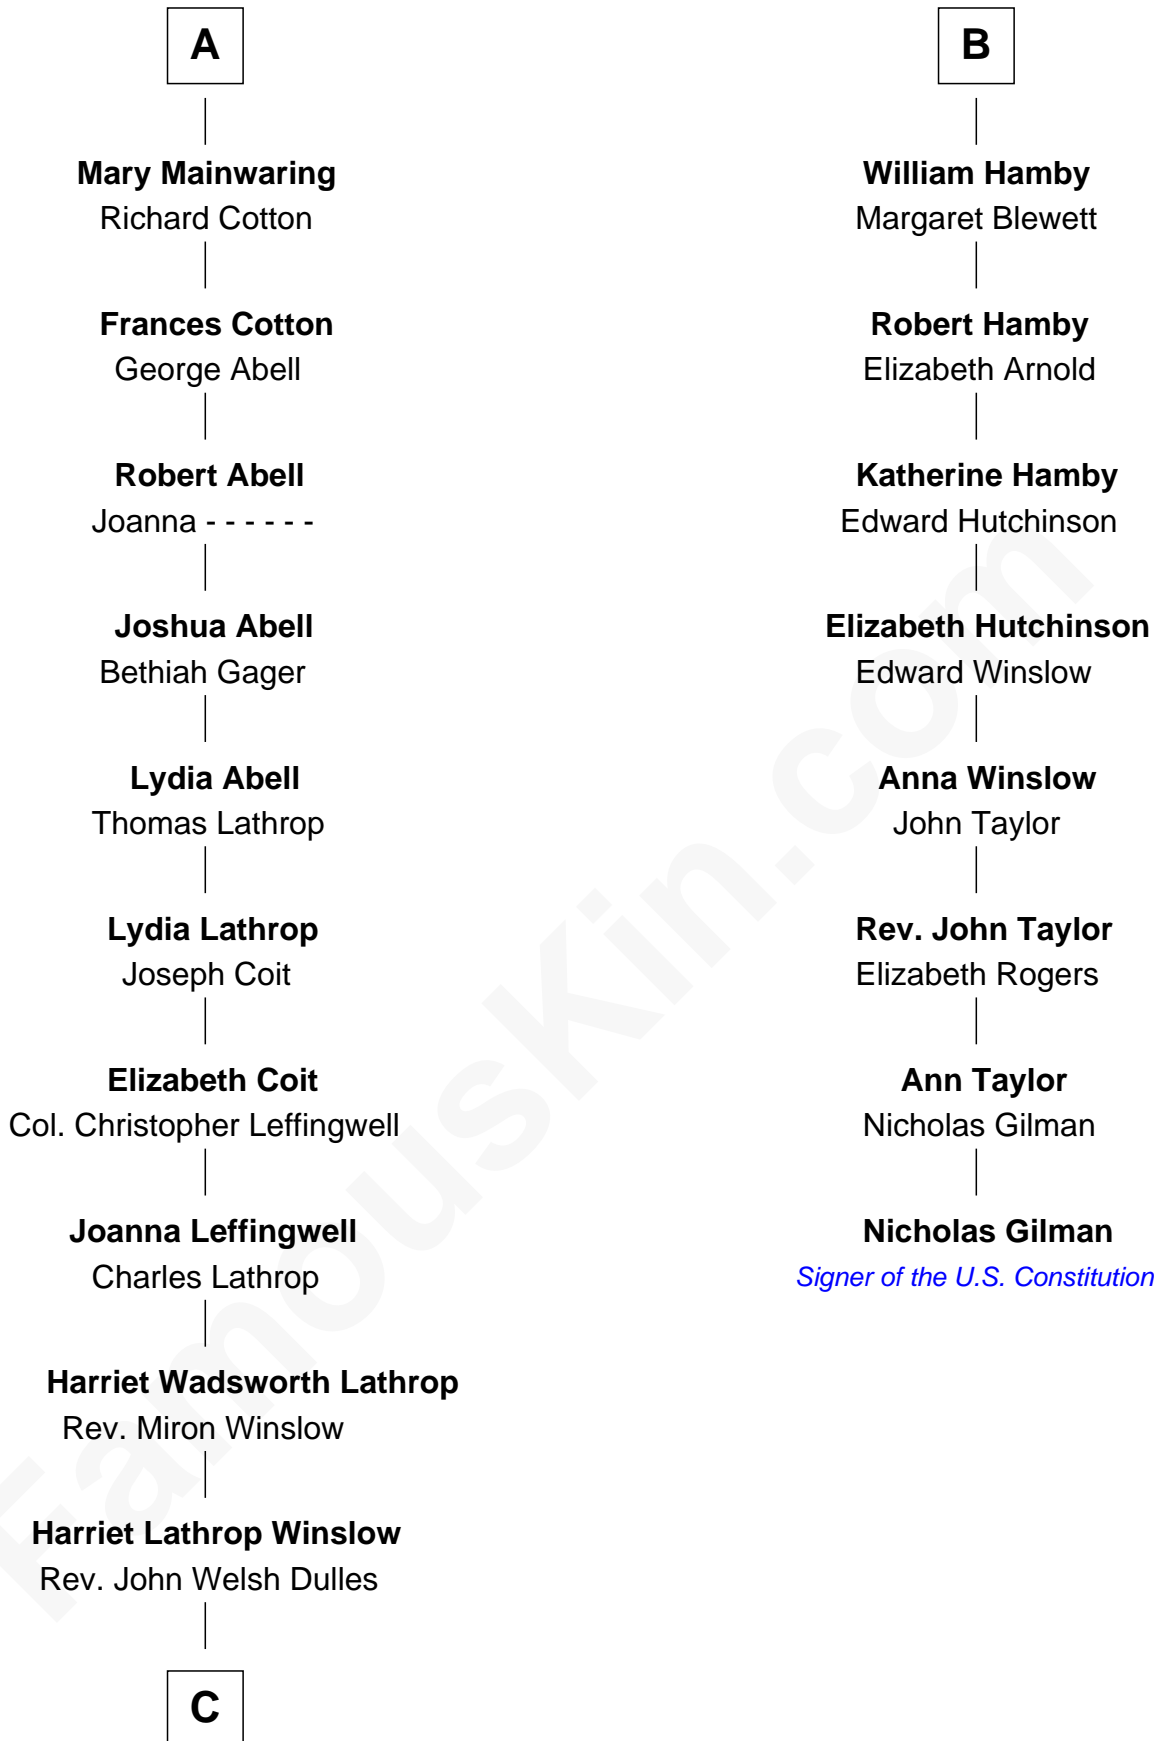

FamousKin.com Relationship Chart of

Allen Dulles

5th Director of the C.I.A.

14th cousin 4 times removed of

Nicholas Gilman

Signer of the U.S. Constitution

John de Welles

Maud de Roos

C

Allen Macy Dulles

Edith Foster

Allen Dulles

5th Director of the C.I.A.

FamousKin.com