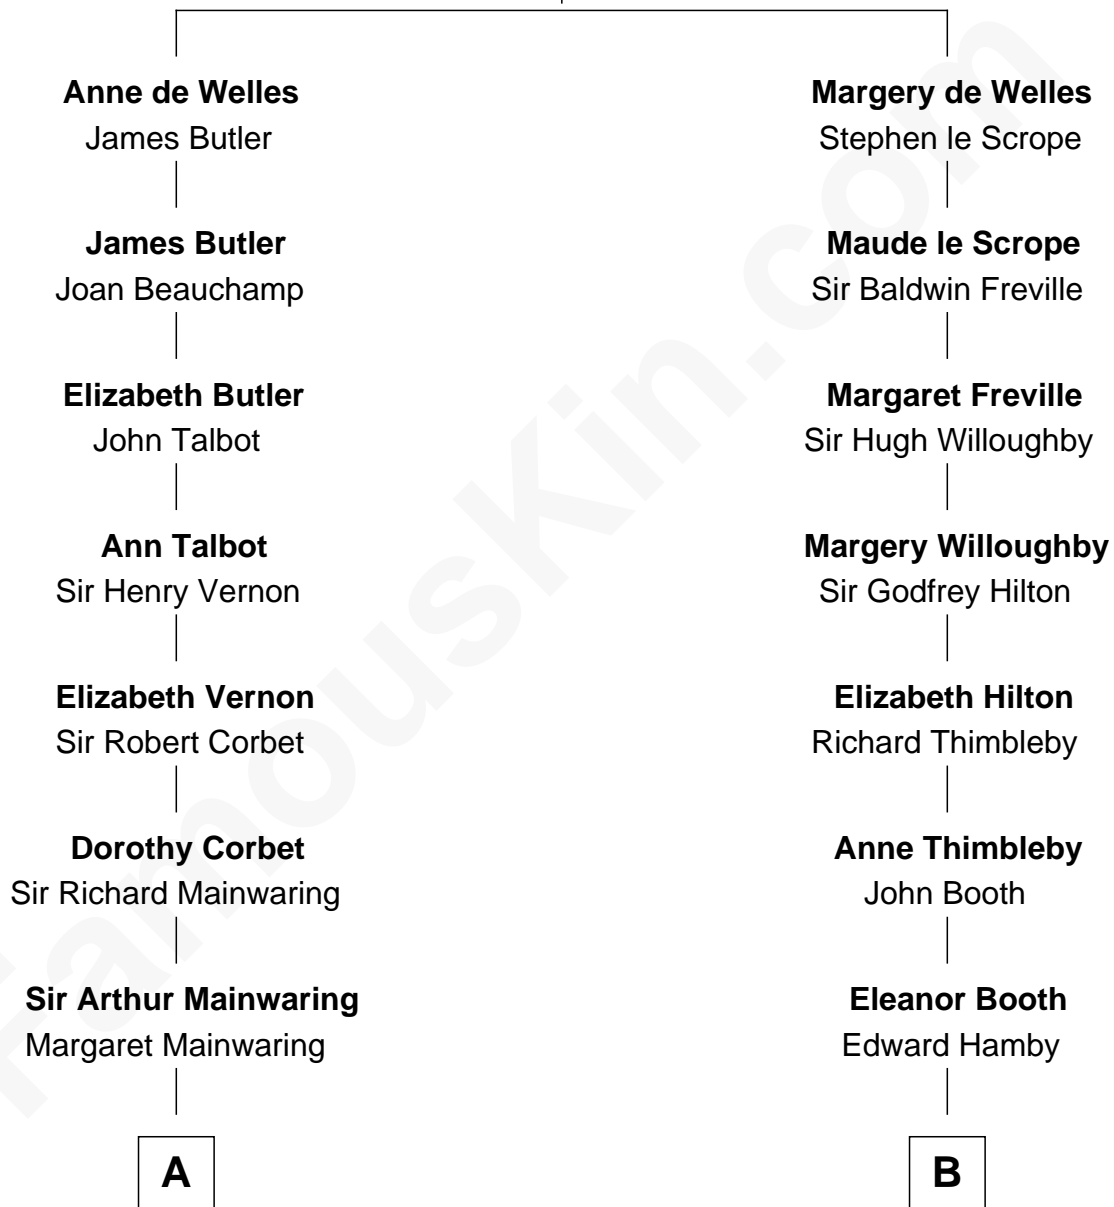

FamousKin.com Relationship Chart of

Allen Dulles

5th Director of the C.I.A.

14th cousin 4 times removed of

Nicholas Gilman

Signer of the U.S. Constitution

John de Welles

Maud de Roos

C

Allen Macy Dulles

Edith Foster

Allen Dulles

5th Director of the C.I.A.

FamousKin.com