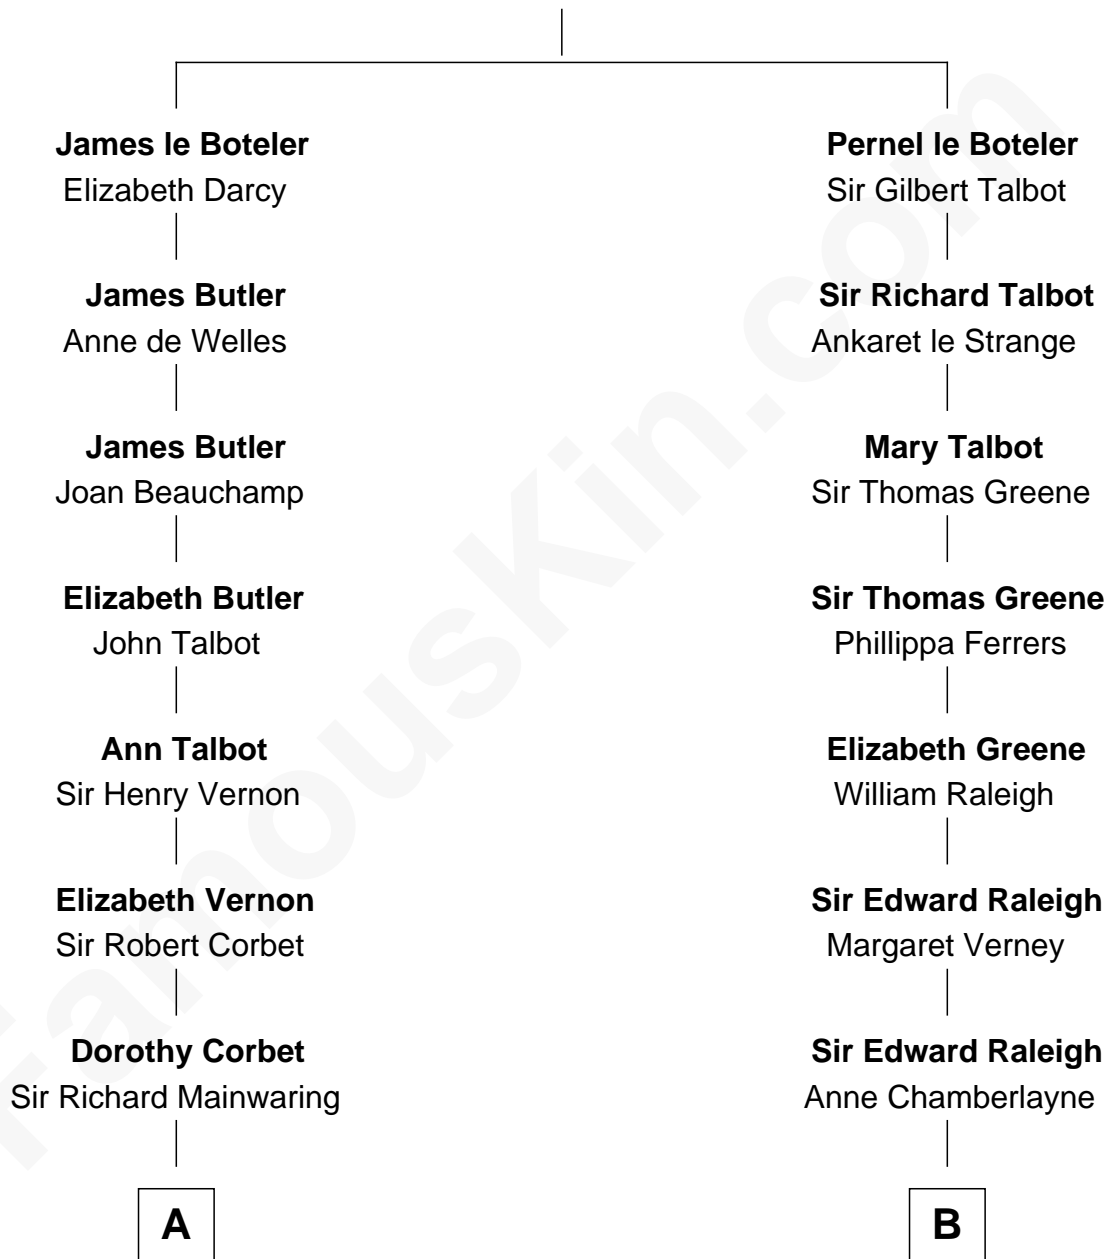

FamousKin.com Relationship Chart of

Allen Dulles

5th Director of the C.I.A.

16th cousin 3 times removed of

Nicholas Gilman

Signer of the U.S. Constitution

Sir James le Boteler

Eleanor de Bohun

C

—
Harriet Lathrop Winslow

Rev. John Welsh Dulles

—
Allen Macy Dulles

Edith Foster

—
Allen Dulles

5th Director of the C.I.A.

FamousKin.com