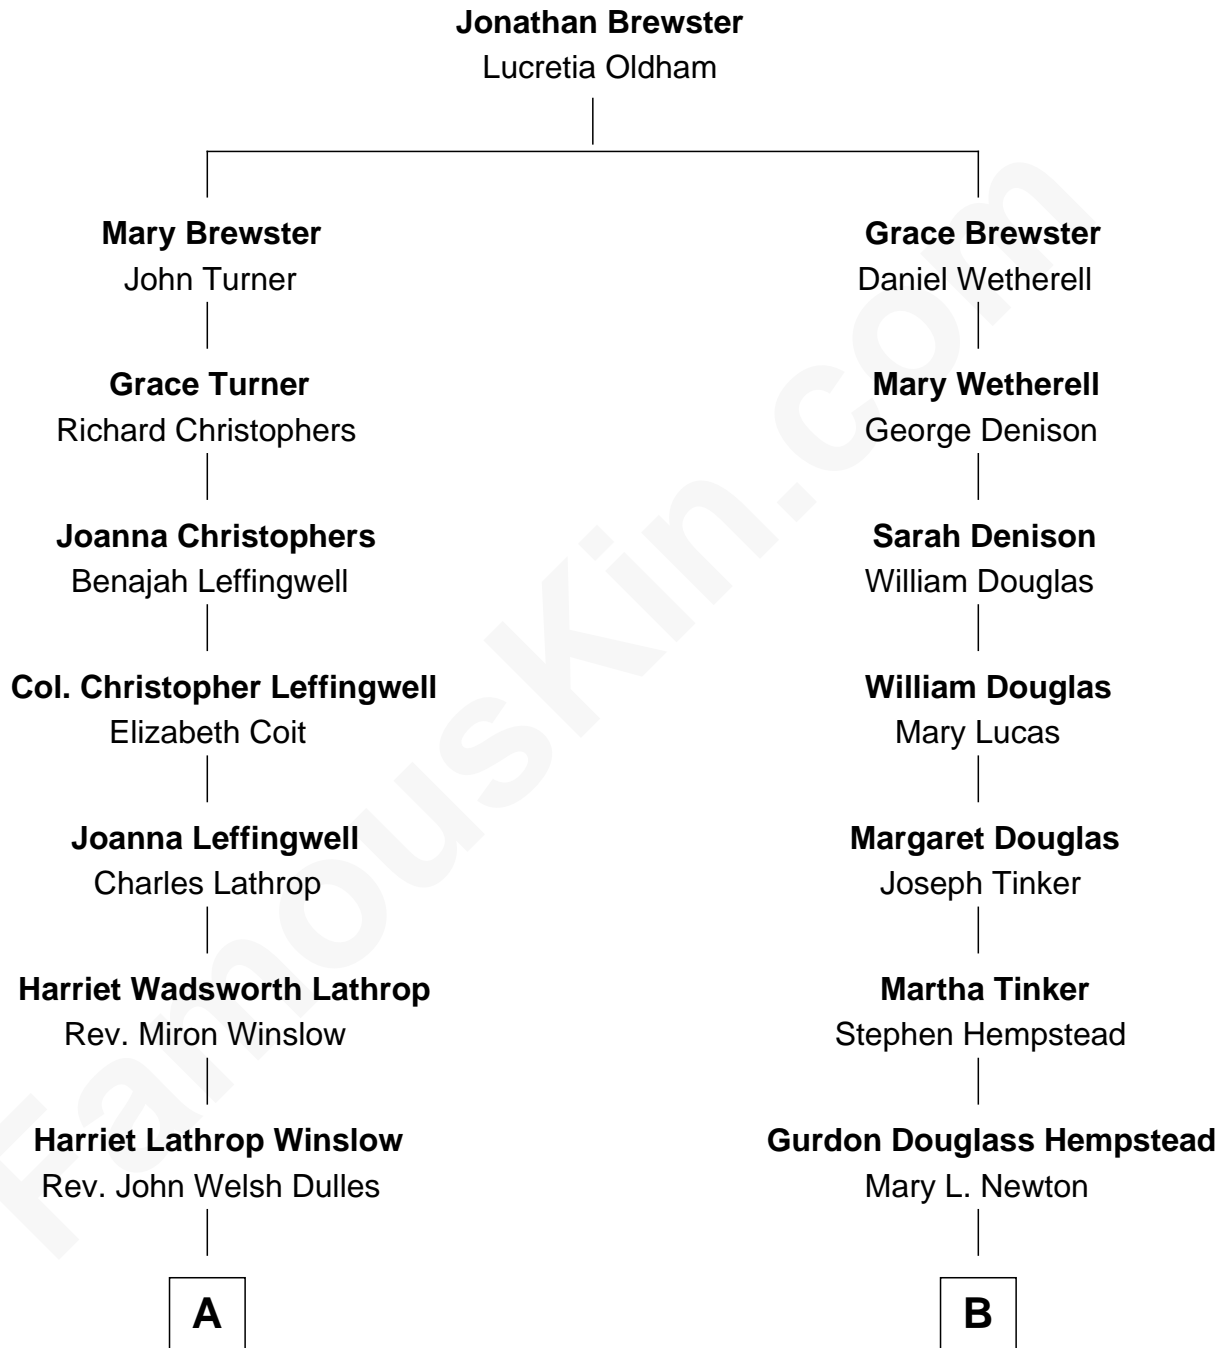

FamousKin.com Relationship Chart of

Allen Dulles

5th Director of the C.I.A.

8th cousin 3 times removed of

Richard Gere

Movie Actor

A

Allen Macy Dulles

Edith Foster

Allen Dulles

5th Director of the C.I.A.

B

Julia Anne Hempstead

Elisha Thomas Tiffany

Nelson Leroy Tiffany

Evaline Harriet Williams