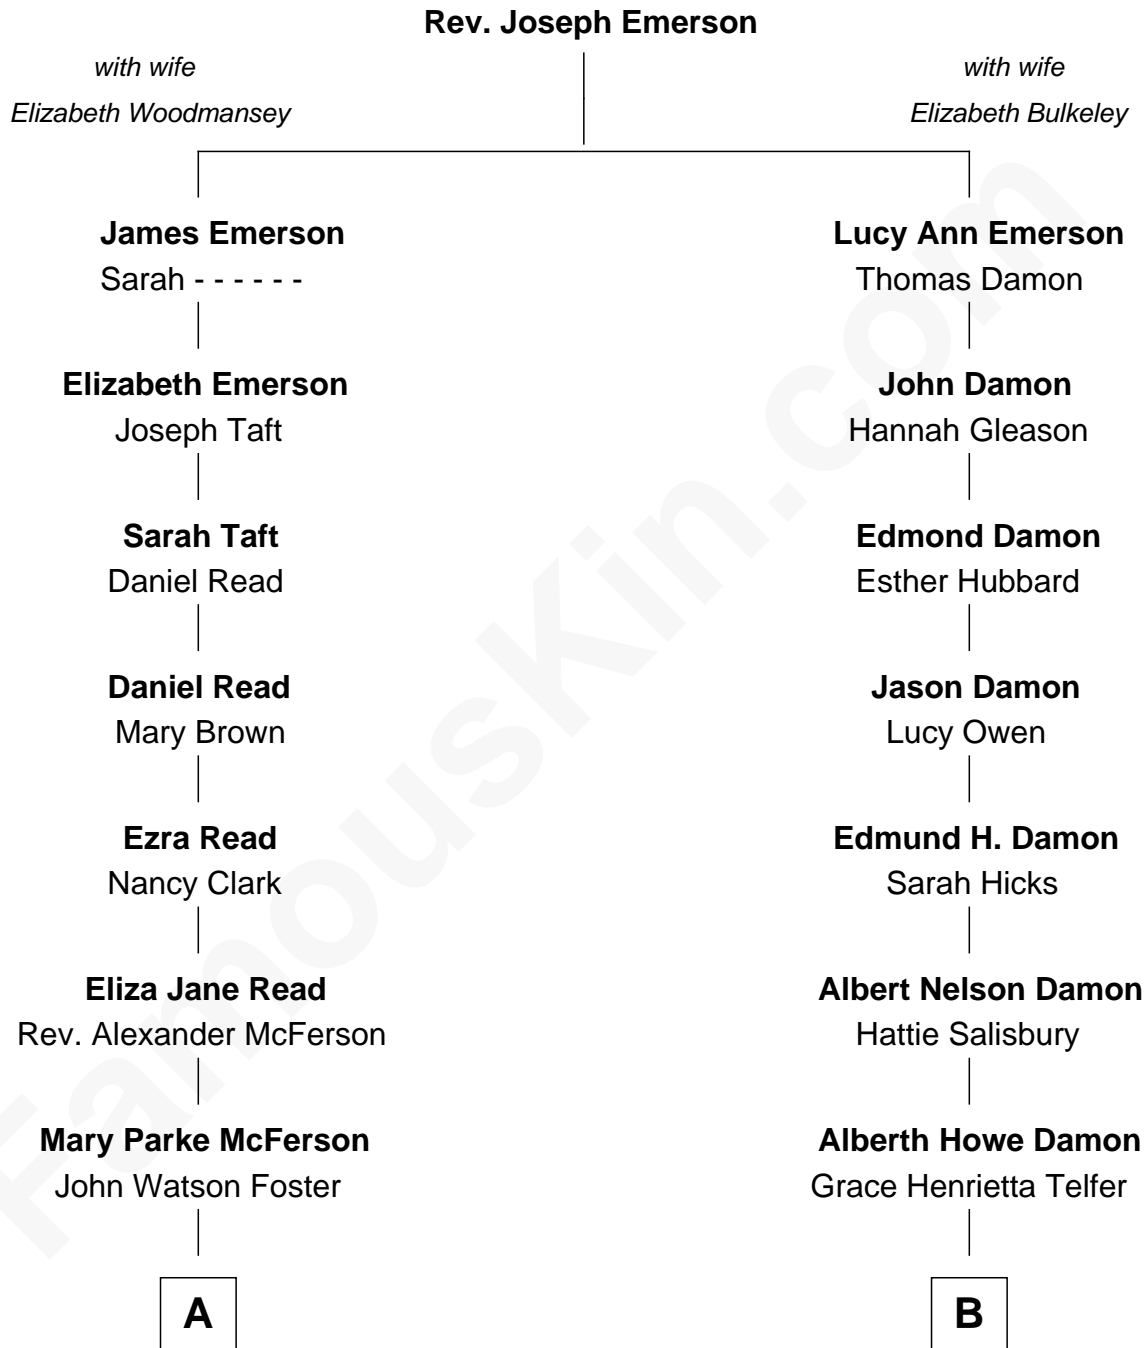

# FamousKin.com Relationship Chart of

**Allen Dulles**

*5th Director of the C.I.A.*

8th cousin 1 time removed of

**Matt Damon**

*Movie Actor*

**A**

**Edith Foster**  
Allen Macy Dulles