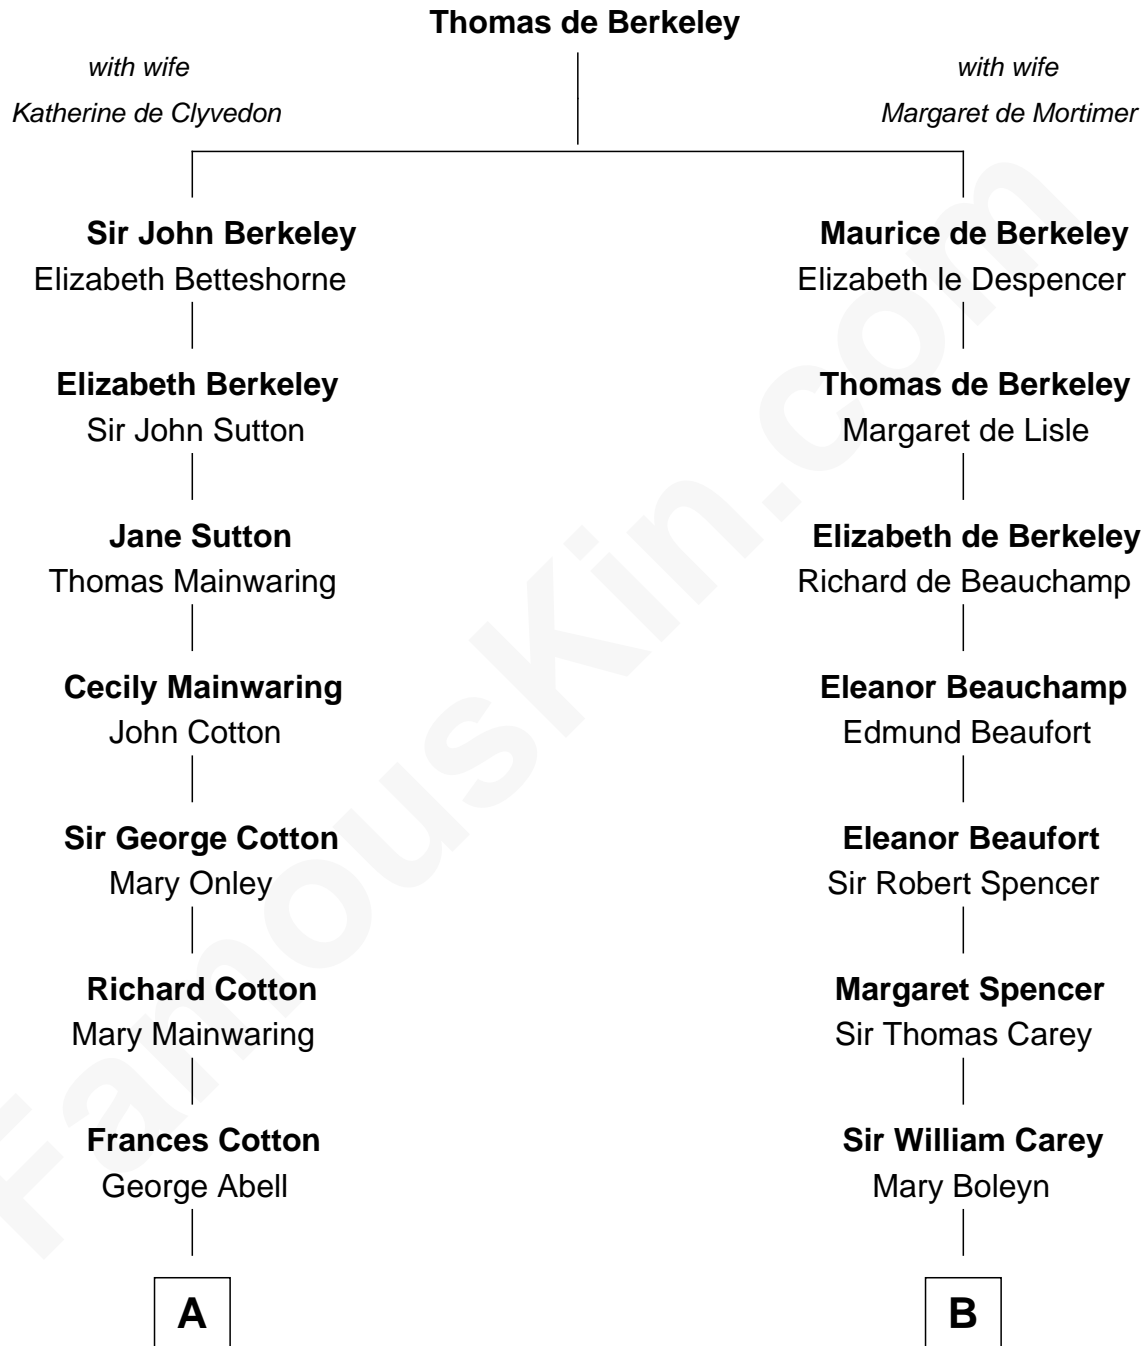

FamousKin.com Relationship Chart of

Allen Dulles

5th Director of the C.I.A.

16th cousin 3 times removed of

Liz Claiborne

Fashion Designer and Founder of Liz Claiborne Inc.

C

—
Fernand Claiborne
Marie Louise Villeré

—
Omer Villere Claiborne
Carolyn Louise Fenner

—
Liz Claiborne
Found of Liz Claiborne Inc.

FamousKin.com