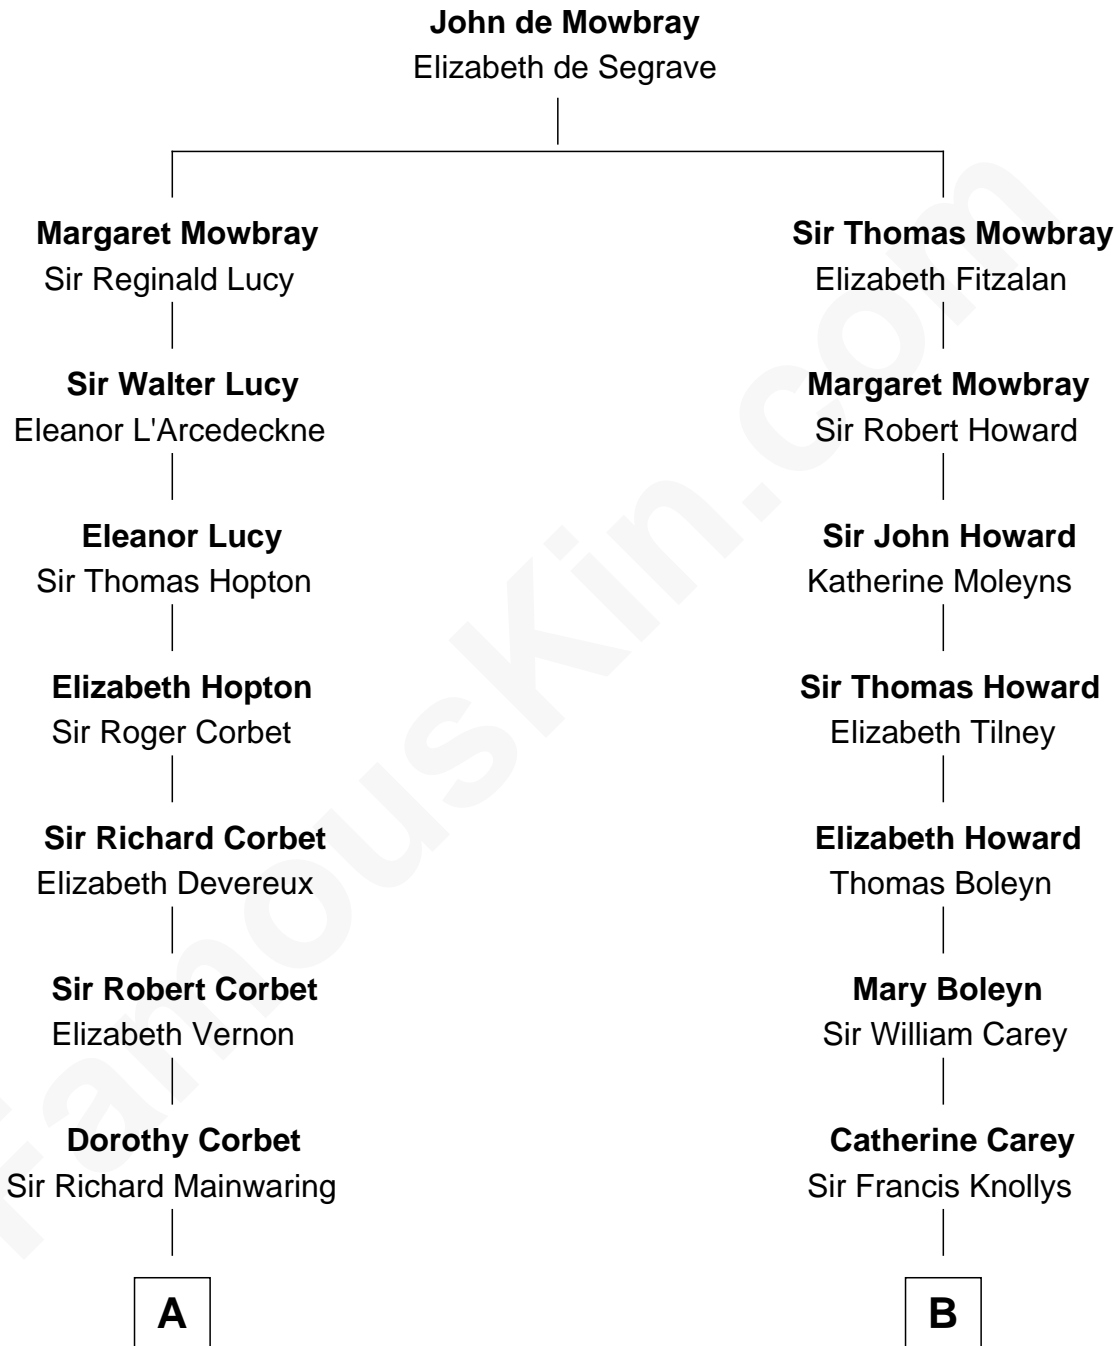

FamousKin.com Relationship Chart of

Allen Dulles

5th Director of the C.I.A.

18th cousin 1 time removed of

Liz Claiborne

Fashion Designer and Founder of Liz Claiborne Inc.

C

Harriet Lathrop Winslow
Rev. John Welsh Dulles

Allen Macy Dulles
Edith Foster

Allen Dulles
5th Director of the C.I.A.

D

Omer Villere Claiborne
Carolyn Louise Fenner

Liz Claiborne
Found of Liz Claiborne Inc.

FamousKin.com