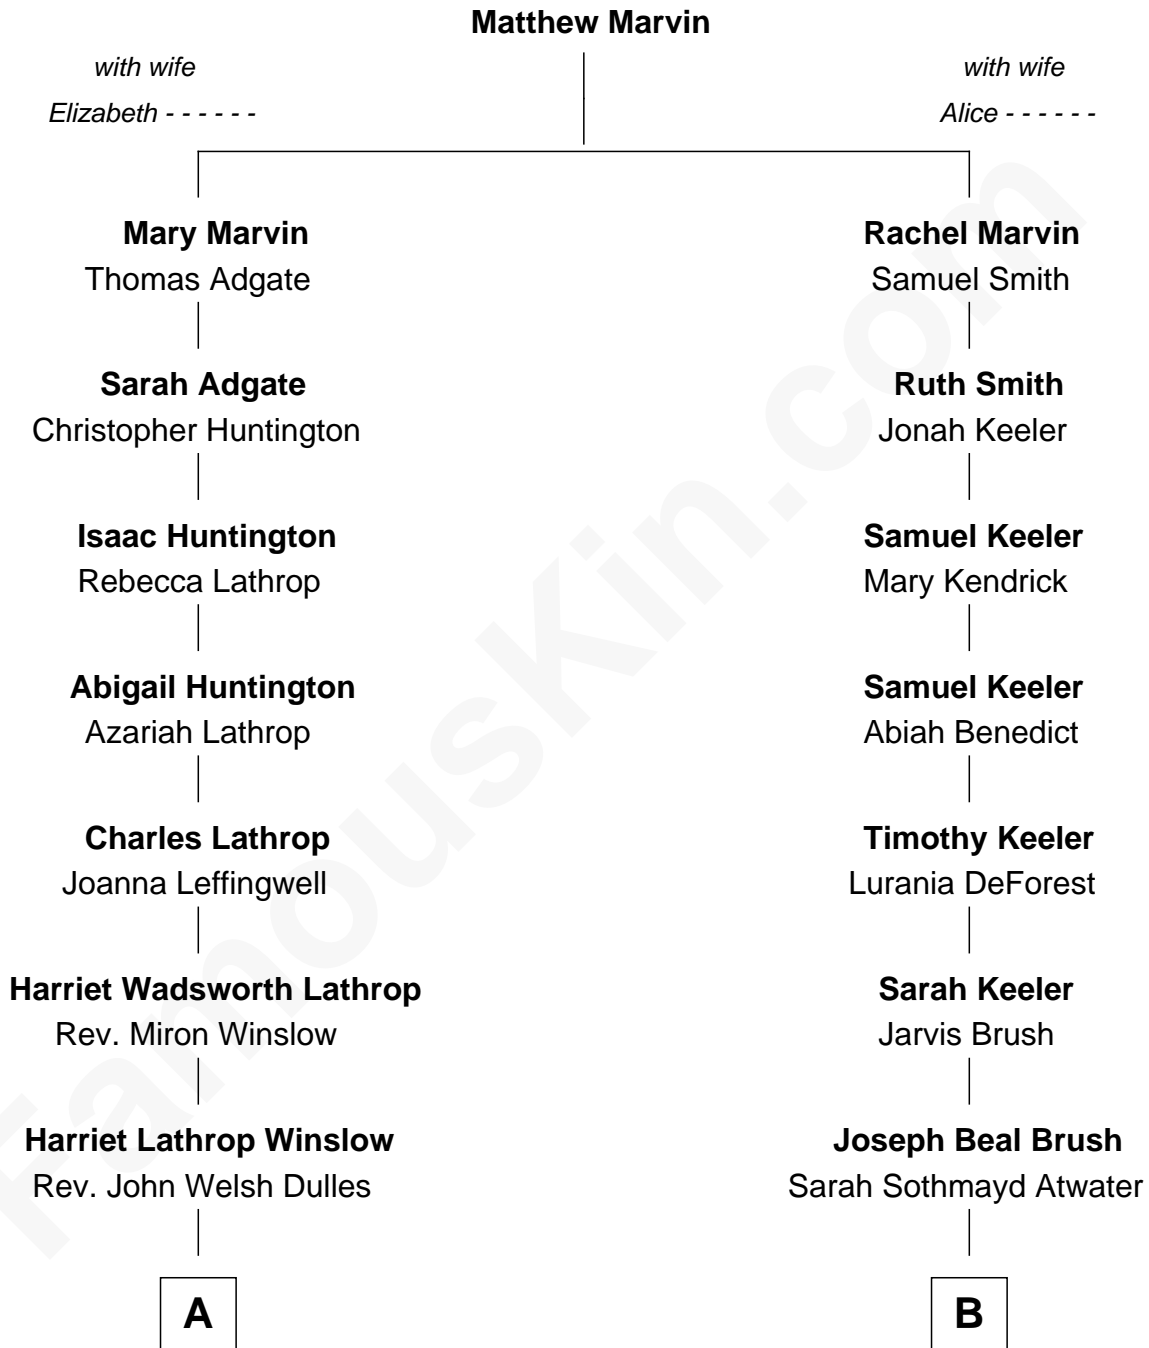

FamousKin.com Relationship Chart of

Allen Dulles

5th Director of the C.I.A.

8th cousin 2 times removed of

Howard Dean

79th Governor of Vermont

A

Allen Macy Dulles

Edith Foster

Allen Dulles

5th Director of the C.I.A.

B

Marion Atwater Brush

Herbert Hollingshead Dean

Howard Brush Dean

Maria Fahys Cook

Howard Brush Dean

Andrea Belden Maitland

Howard Dean

79th Governor of Vermont