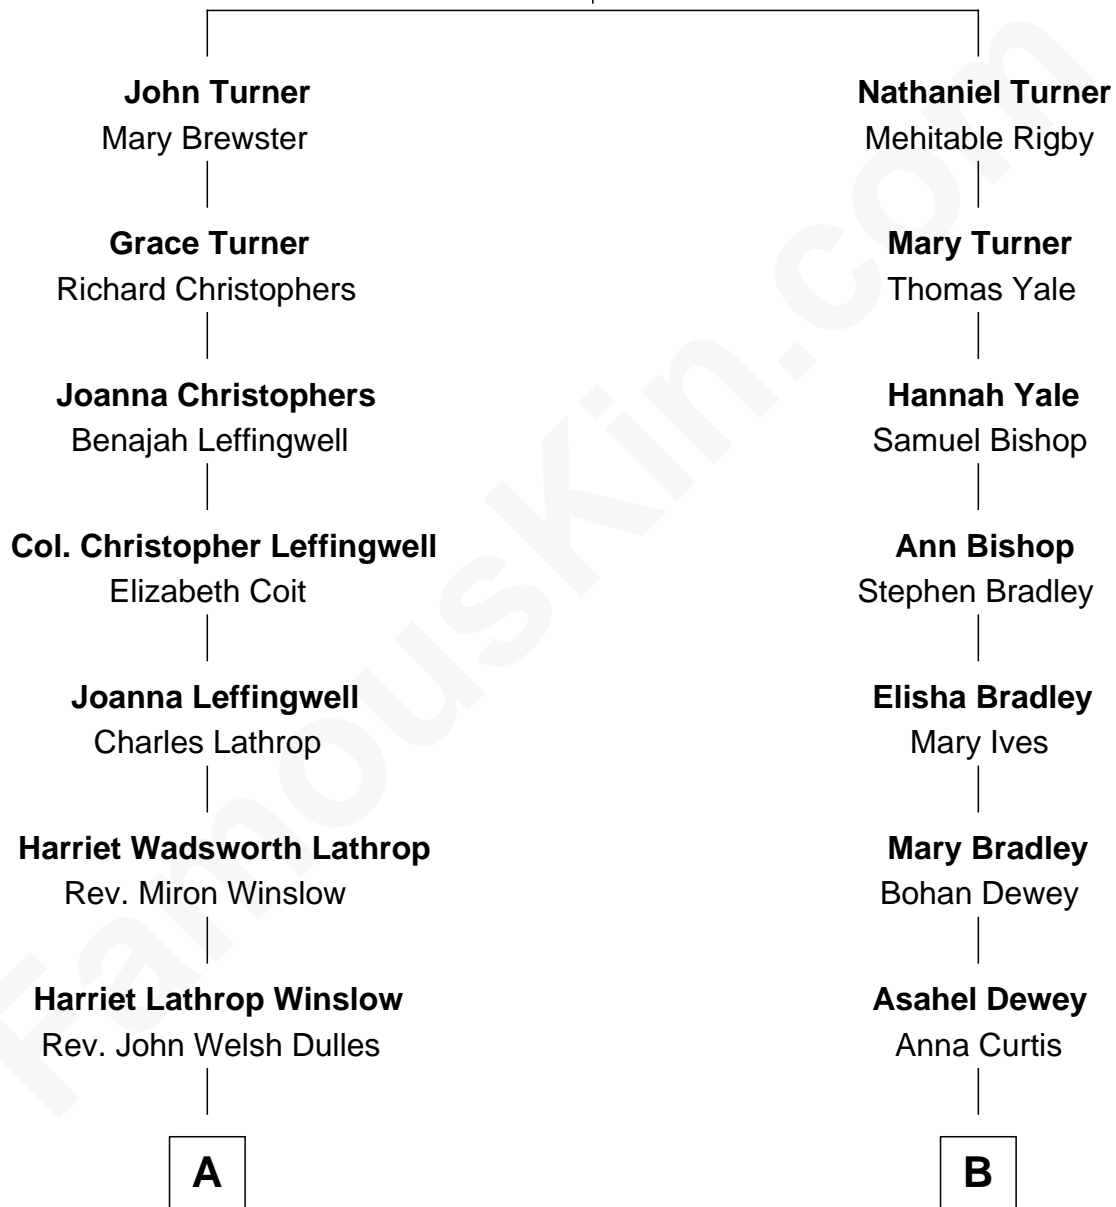

# FamousKin.com Relationship Chart of

**Allen Dulles**

*5th Director of the C.I.A.*

8th cousin 2 times removed of

**Humphrey Bogart**

*Movie Actor*

**Humphrey Turner**

Lydia - - - - -

**A**

**Allen Macy Dulles**

Edith Foster

**Allen Dulles**

*5th Director of the C.I.A.*

**B**

**Sarah Dewey**

Henry L. Churchill

**Frances Dewey Churchill**

John Perkins Humphrey

**Maud Humphrey**

Dr. Belmont Deforest Bogart

**Humphrey Bogart**

*Movie Actor*

FamousKin.com