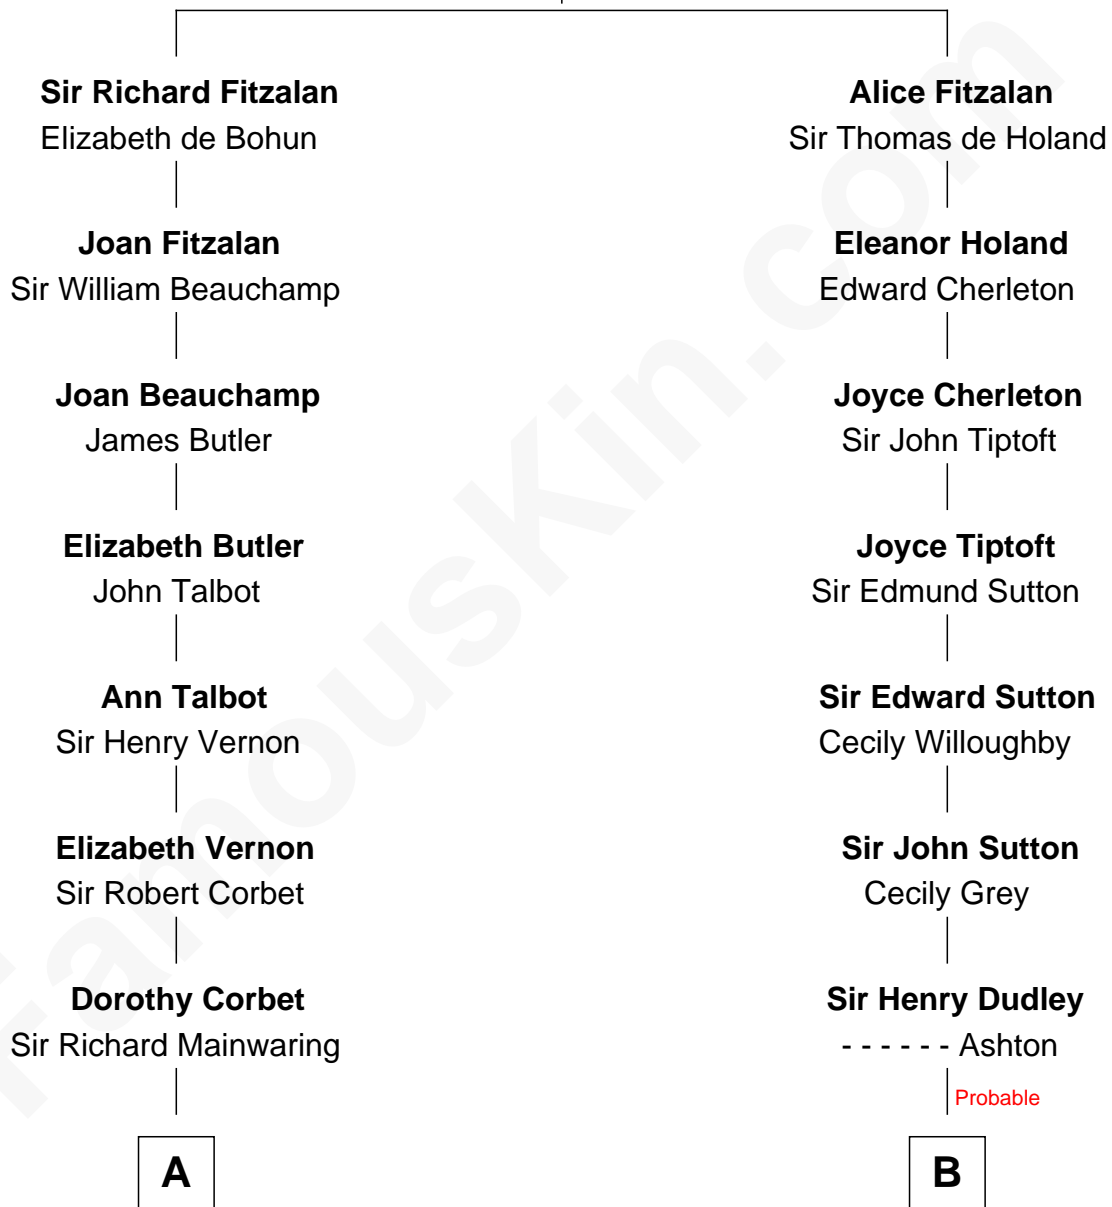

# FamousKin.com Relationship Chart of

**Allen Dulles**

*5th Director of the C.I.A.*

18th cousin 1 time removed of

**Humphrey Bogart**

*Movie Actor*

**Richard Fitzalan**  
Eleanor Plantagenet

**C**

**Harriet Lathrop Winslow**  
Rev. John Welsh Dulles

**Allen Macy Dulles**  
Edith Foster

**Allen Dulles**  
*5th Director of the C.I.A.*

**D**

**Maud Humphrey**  
Dr. Belmont Deforest Bogart

**Humphrey Bogart**  
*Movie Actor*