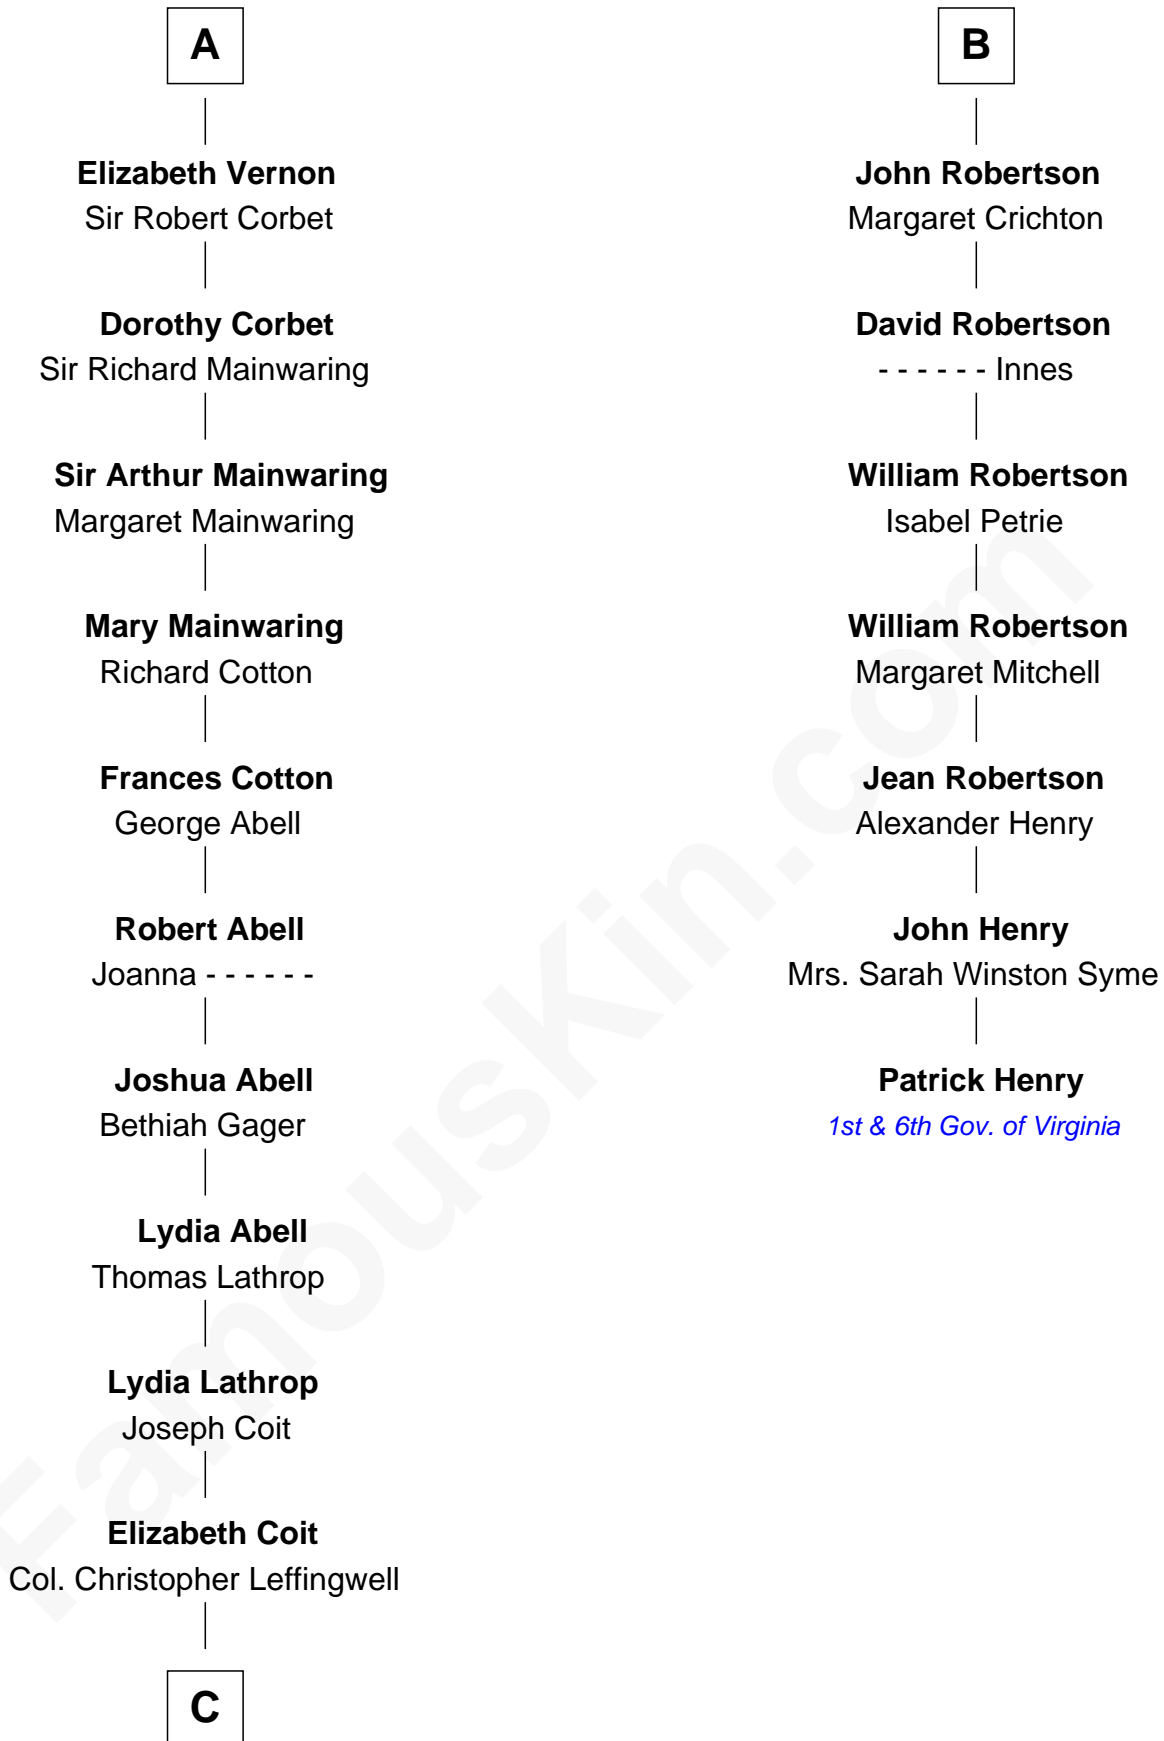

FamousKin.com Relationship Chart of

Allen Dulles

5th Director of the C.I.A.

13th cousin 8 times removed of

Patrick Henry

1st and 6th Governor of Virginia

C

Joanna Leffingwell

Charles Lathrop

Harriet Wadsworth Lathrop

Rev. Miron Winslow

Harriet Lathrop Winslow

Rev. John Welsh Dulles

Allen Macy Dulles

Edith Foster

Allen Dulles