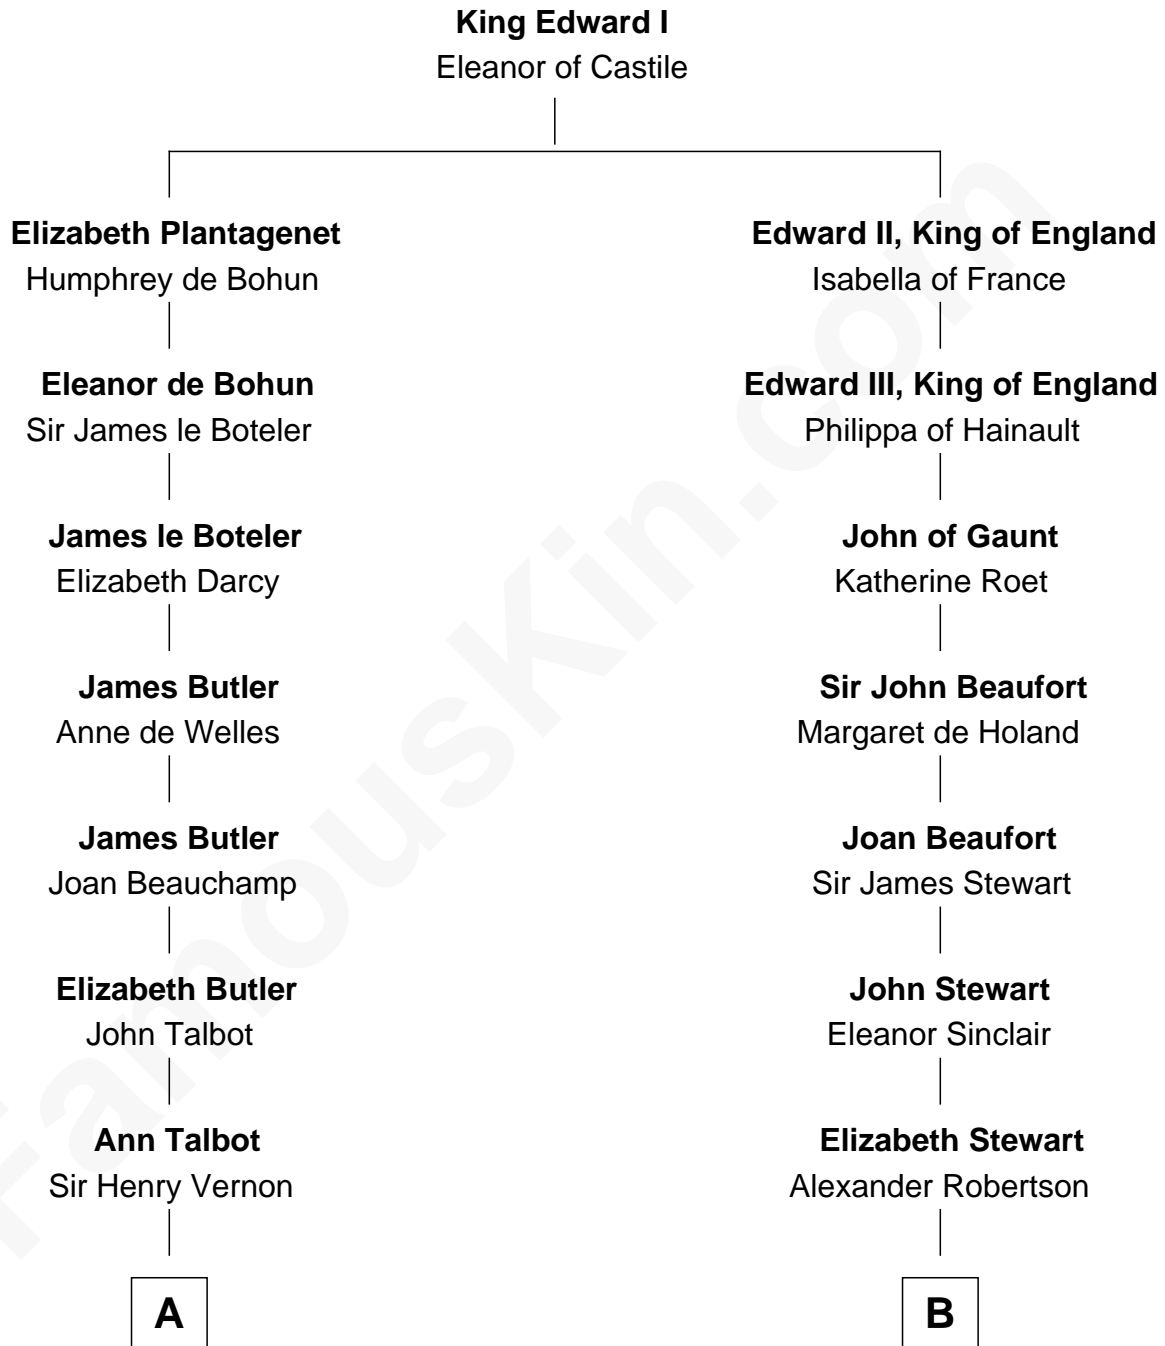

FamousKin.com Relationship Chart of

Allen Dulles

5th Director of the C.I.A.

13th cousin 8 times removed of

Patrick Henry

1st and 6th Governor of Virginia

C

Joanna Leffingwell

Charles Lathrop

Harriet Wadsworth Lathrop

Rev. Miron Winslow

Harriet Lathrop Winslow

Rev. John Welsh Dulles

Allen Macy Dulles

Edith Foster

Allen Dulles