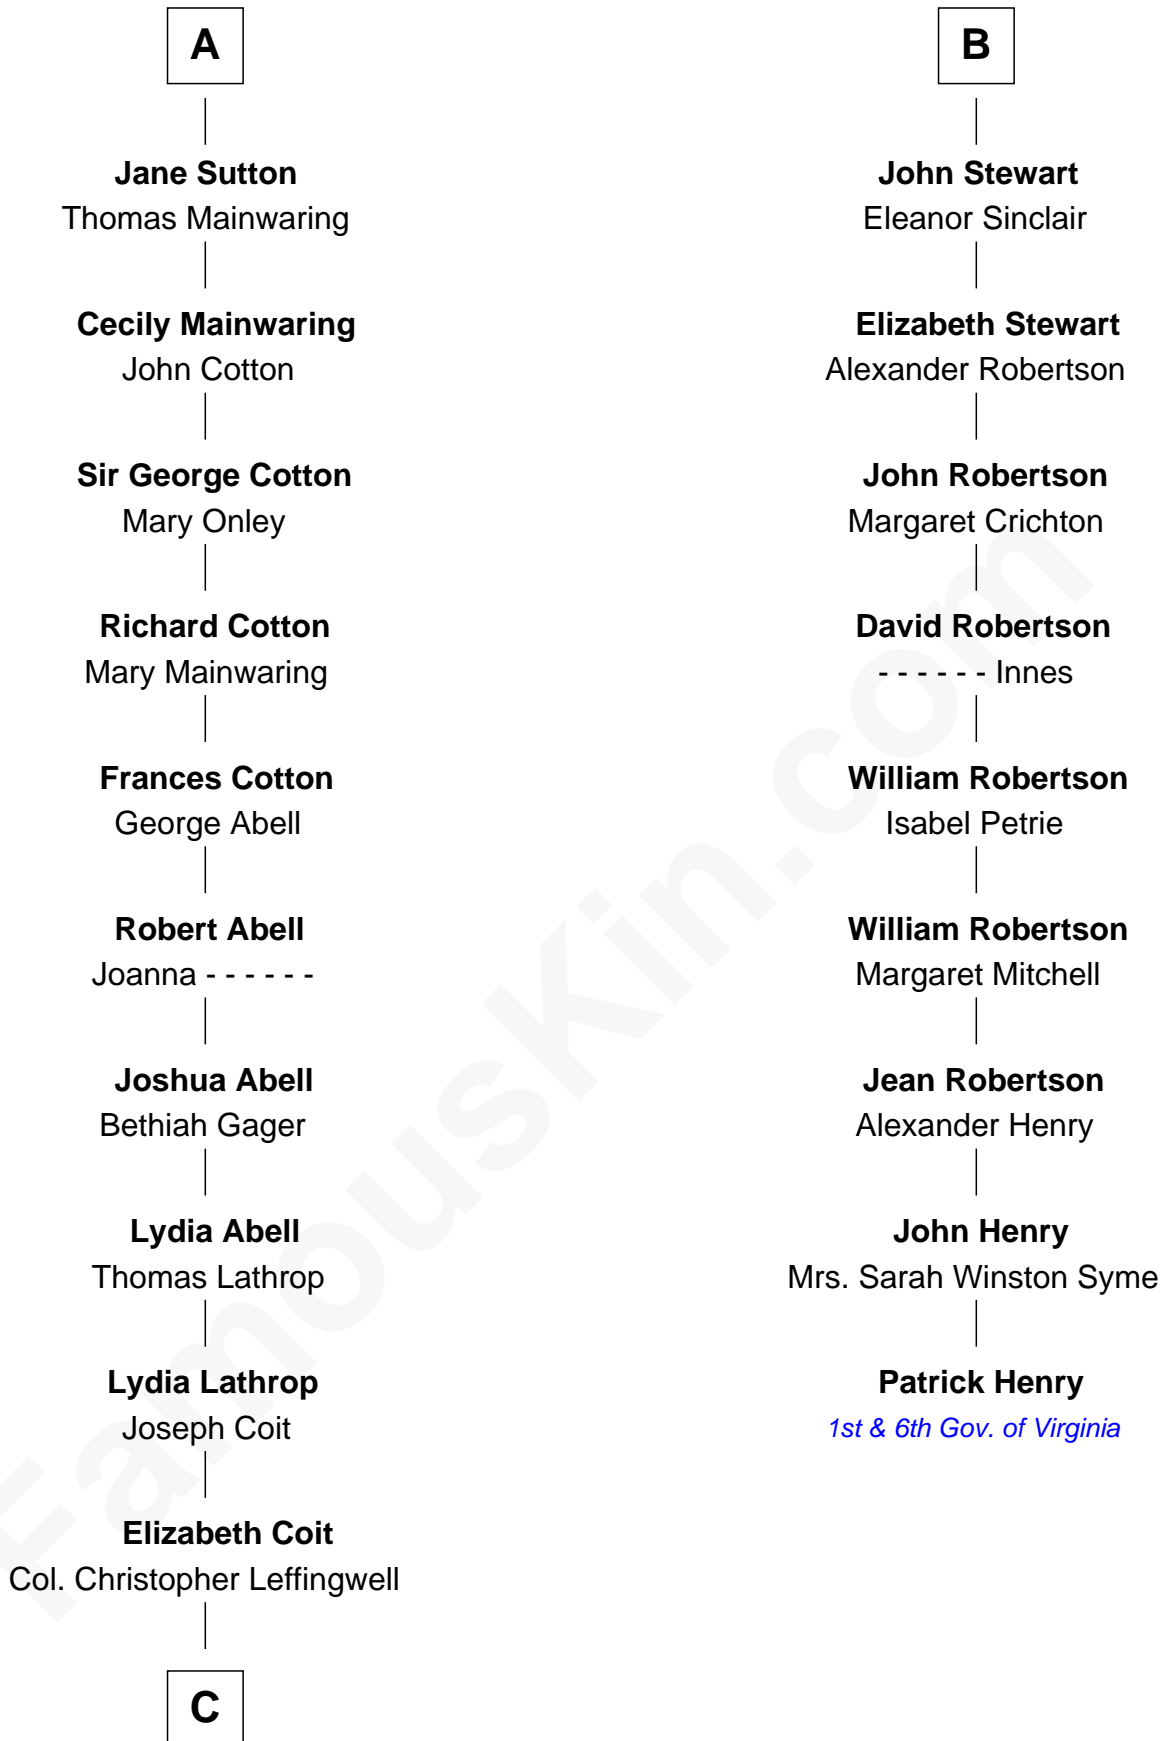

FamousKin.com Relationship Chart of

Allen Dulles

5th Director of the C.I.A.

15th cousin 6 times removed of

Patrick Henry

1st and 6th Governor of Virginia

John, King of England

C

Joanna Leffingwell

Charles Lathrop

Harriet Wadsworth Lathrop

Rev. Miron Winslow

Harriet Lathrop Winslow

Rev. John Welsh Dulles

Allen Macy Dulles

Edith Foster