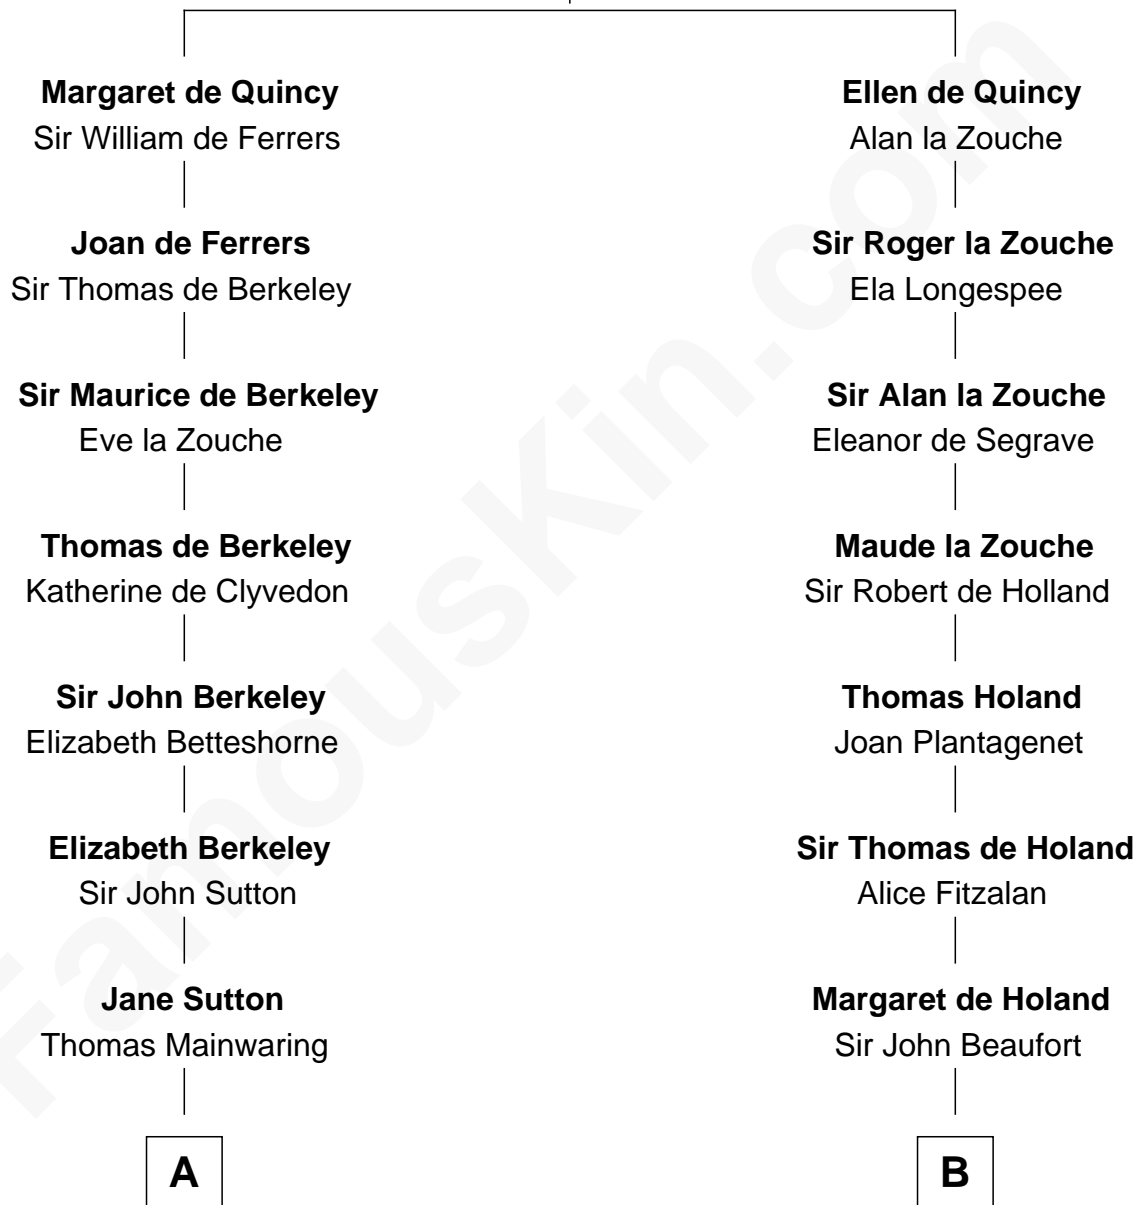

# FamousKin.com Relationship Chart of

**Allen Dulles**

*5th Director of the C.I.A.*

16th cousin 4 times removed of

**Patrick Henry**

*1st and 6th Governor of Virginia*

**Sir Roger de Quincy**

Helen of Galloway

**C**

—  
**Harriet Wadsworth Lathrop**

Rev. Miron Winslow

—  
**Harriet Lathrop Winslow**

Rev. John Welsh Dulles

—  
**Allen Macy Dulles**

Edith Foster

—  
**Allen Dulles**