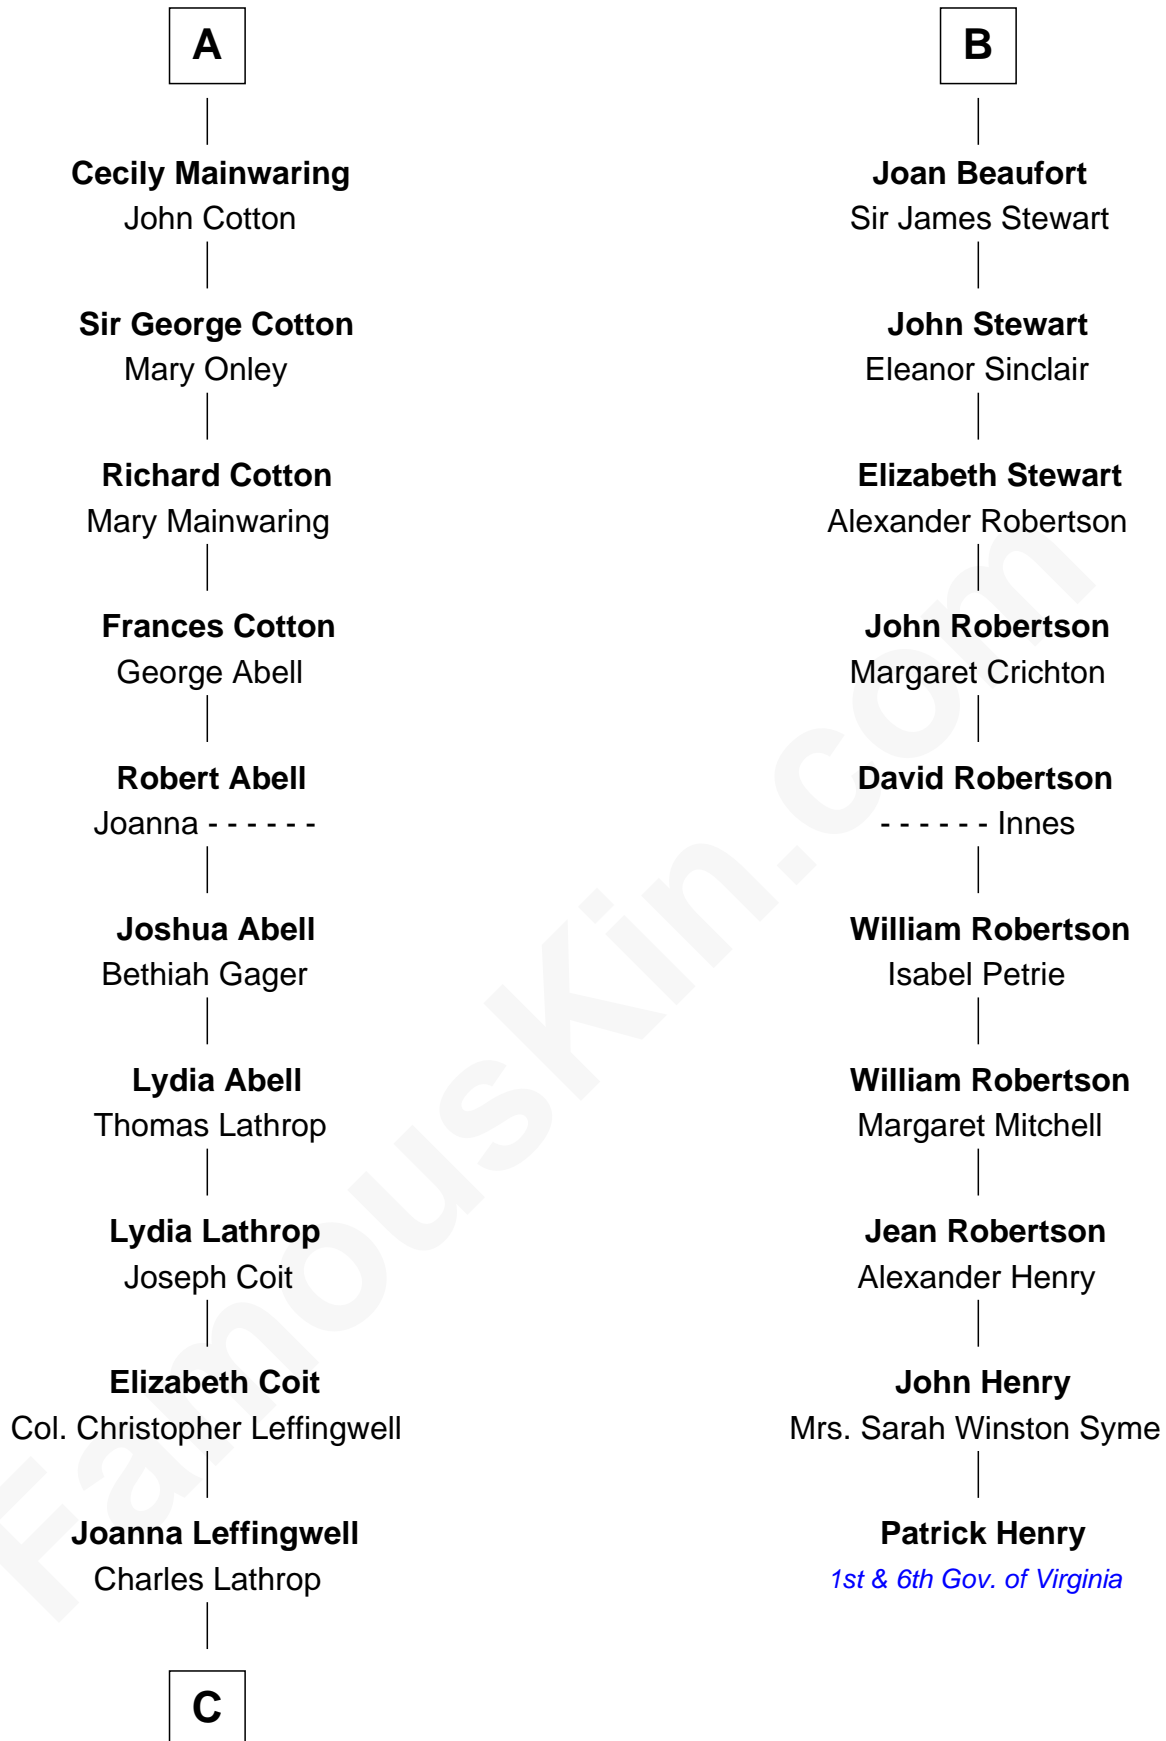

# FamousKin.com Relationship Chart of

**Allen Dulles**

*5th Director of the C.I.A.*

16th cousin 4 times removed of

**Patrick Henry**

*1st and 6th Governor of Virginia*

**Sir Roger de Quincy**

Helen of Galloway

**C**

—  
**Harriet Wadsworth Lathrop**

Rev. Miron Winslow

—  
**Harriet Lathrop Winslow**

Rev. John Welsh Dulles

—  
**Allen Macy Dulles**

Edith Foster

—  
**Allen Dulles**