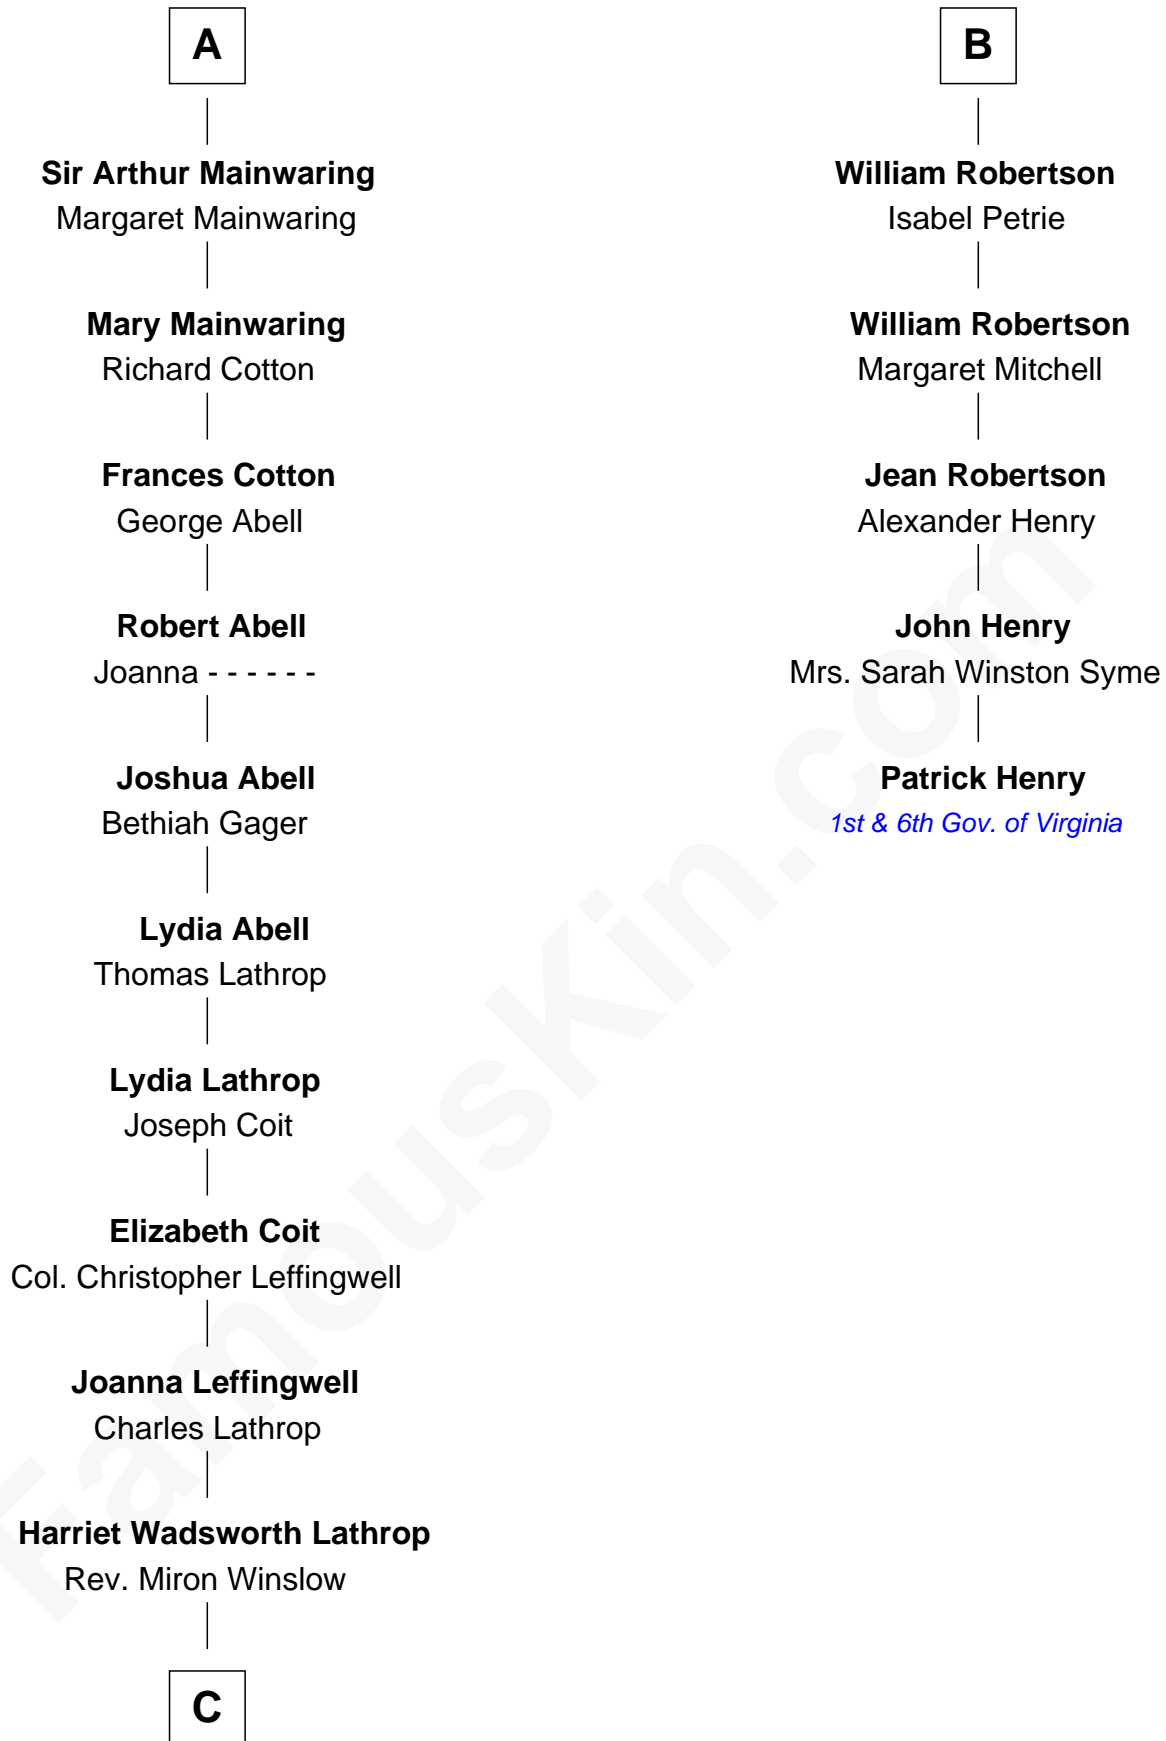

FamousKin.com Relationship Chart of

Allen Dulles

5th Director of the C.I.A.

11th cousin 8 times removed of

Patrick Henry

1st and 6th Governor of Virginia

Richard Fitzalan
Eleanor Plantagenet

C

—
Harriet Lathrop Winslow

Rev. John Welsh Dulles

—
Allen Macy Dulles

Edith Foster

—
Allen Dulles

5th Director of the C.I.A.

FamousKin.com