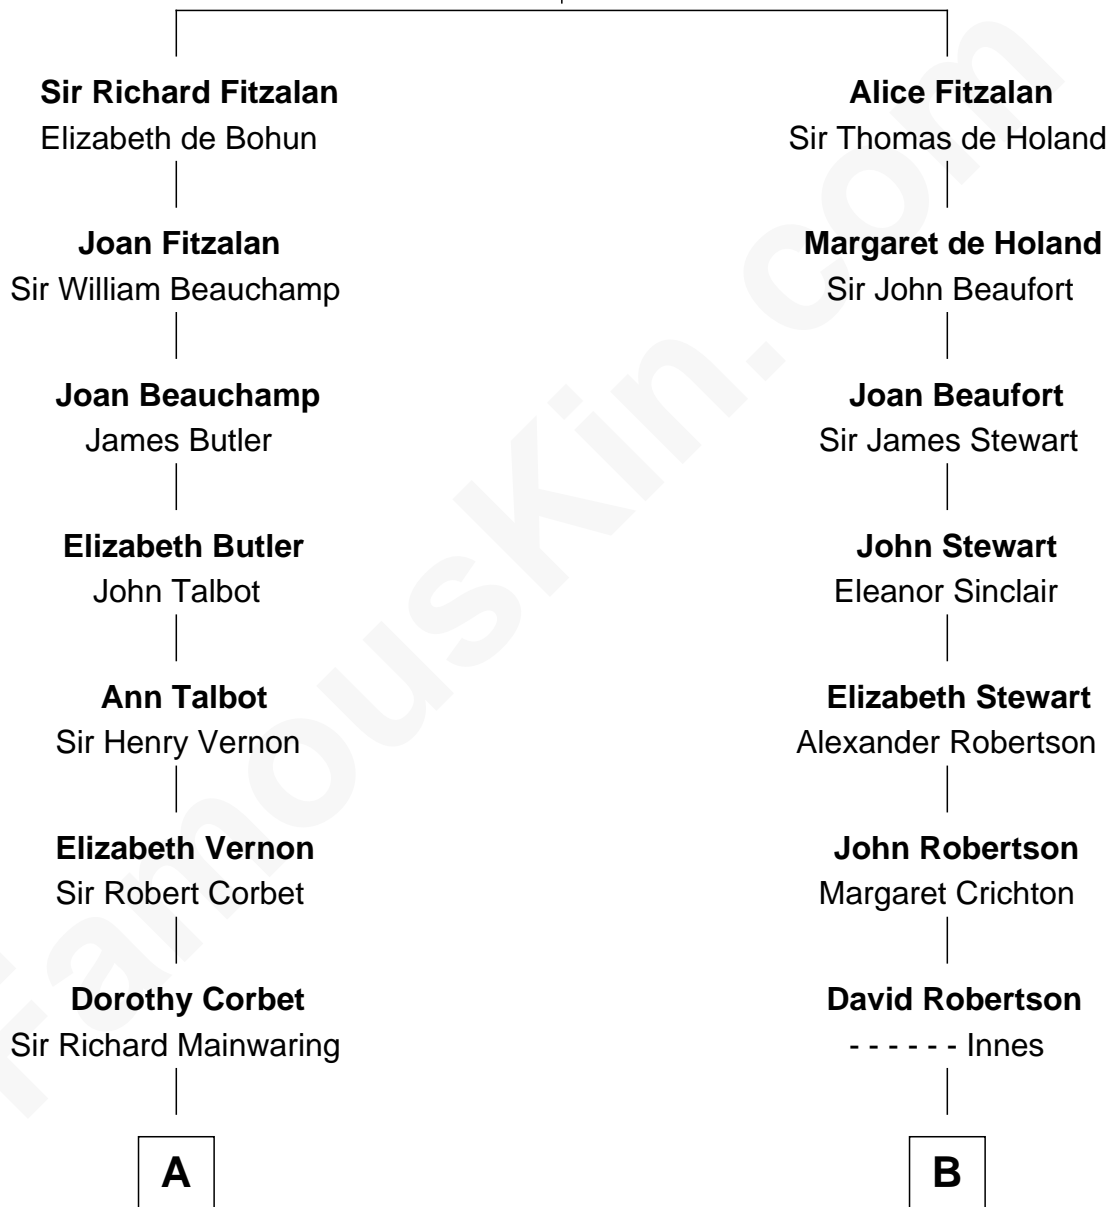

FamousKin.com Relationship Chart of

Allen Dulles

5th Director of the C.I.A.

11th cousin 8 times removed of

Patrick Henry

1st and 6th Governor of Virginia

Richard Fitzalan
Eleanor Plantagenet

C

—
Harriet Lathrop Winslow

Rev. John Welsh Dulles

—
Allen Macy Dulles

Edith Foster

—
Allen Dulles

5th Director of the C.I.A.

FamousKin.com