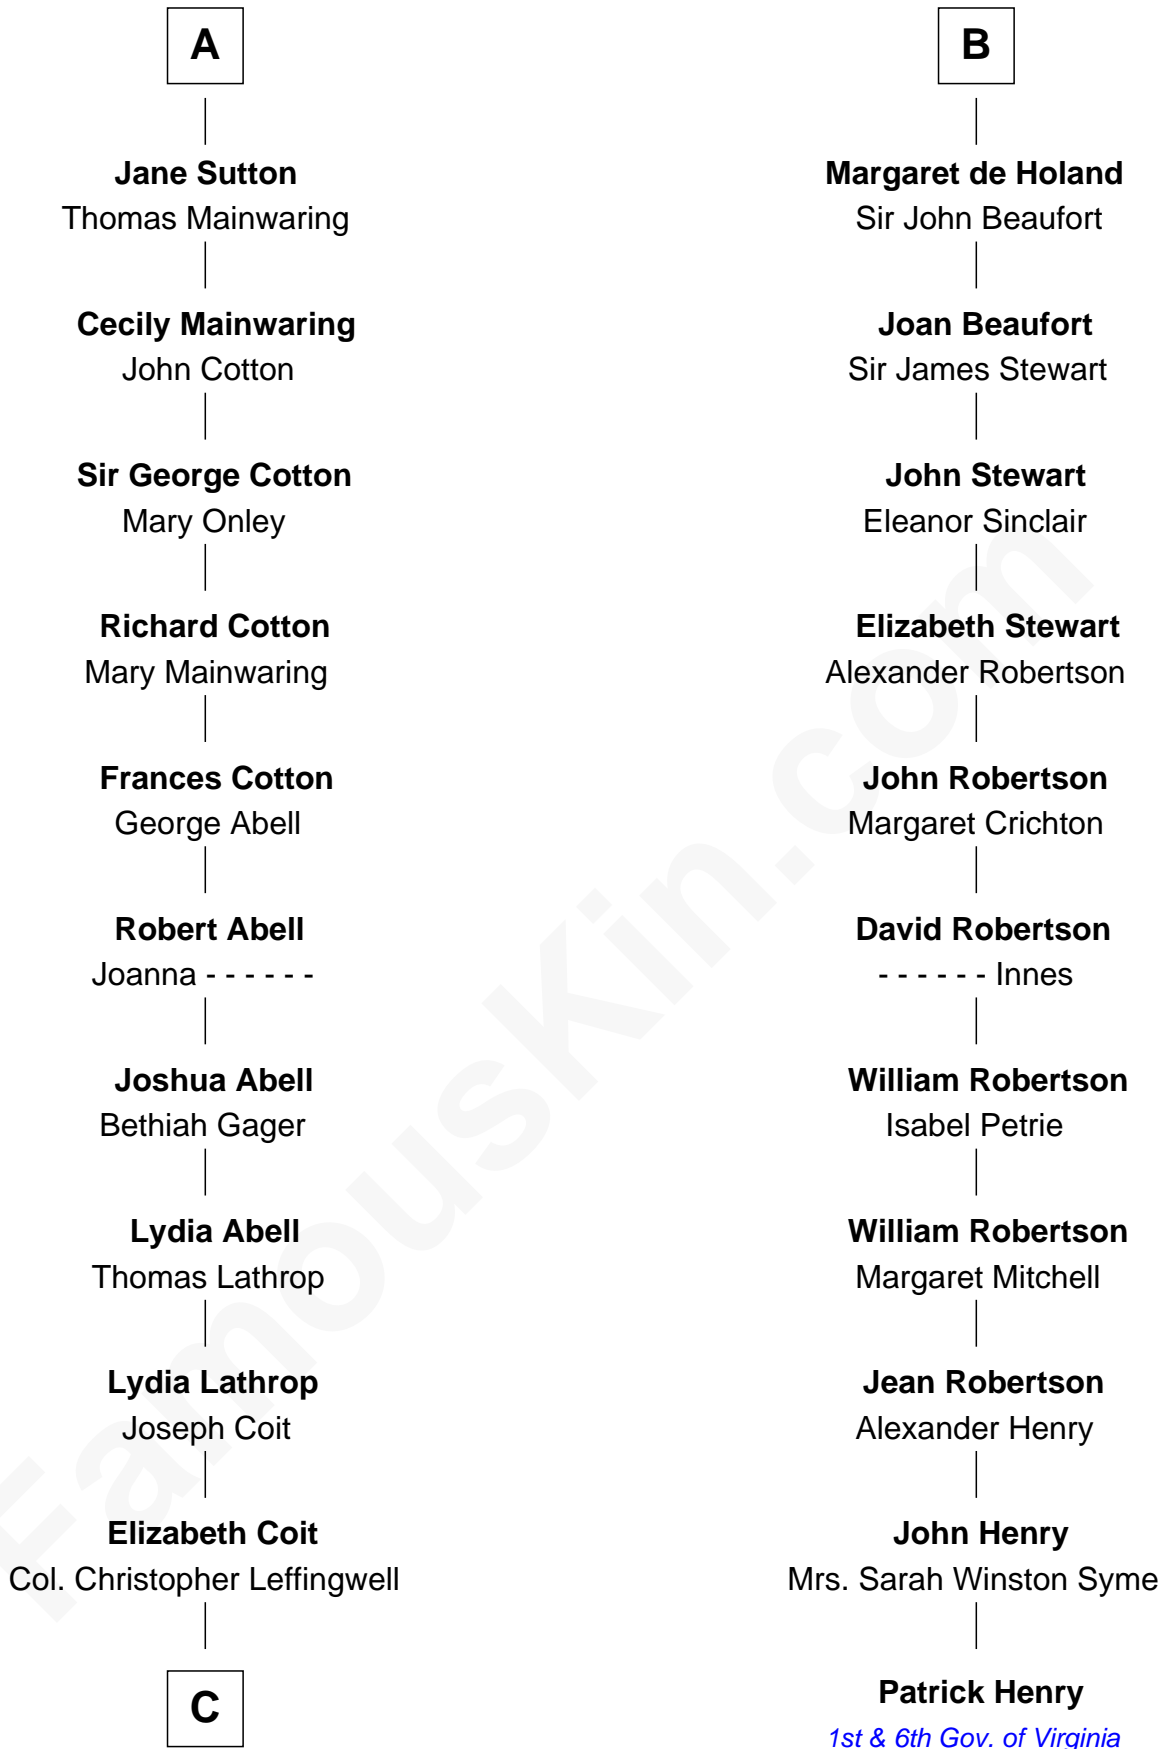

FamousKin.com Relationship Chart of

Allen Dulles

5th Director of the C.I.A.

17th cousin 4 times removed of

Patrick Henry

1st and 6th Governor of Virginia

Sir William Marshal

Isabel de Clare

C

—
Joanna Leffingwell

Charles Lathrop

—
Harriet Wadsworth Lathrop

Rev. Miron Winslow

—
Harriet Lathrop Winslow

Rev. John Welsh Dulles

—
Allen Macy Dulles