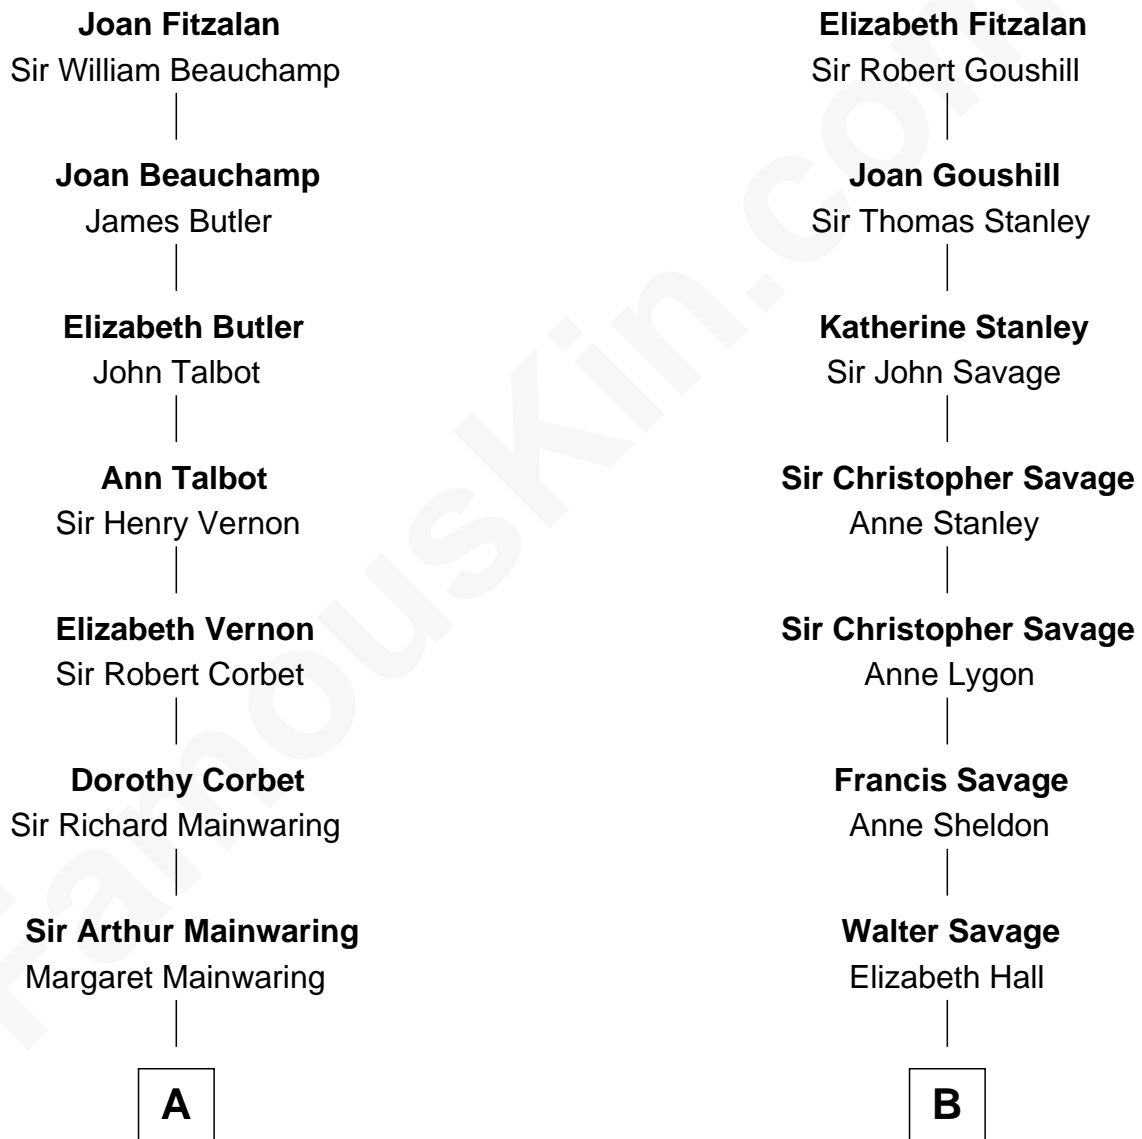

# FamousKin.com Relationship Chart of

**Allen Dulles**

*5th Director of the C.I.A.*

17th cousin 1 time removed of

**Randolph Scott**

*Movie Actor*

**Sir Richard Fitzalan**

Elizabeth de Bohun

**C**

Allen Macy Dulles

Edith Foster

Allen Dulles

*5th Director of the C.I.A.*

FamousKin.com