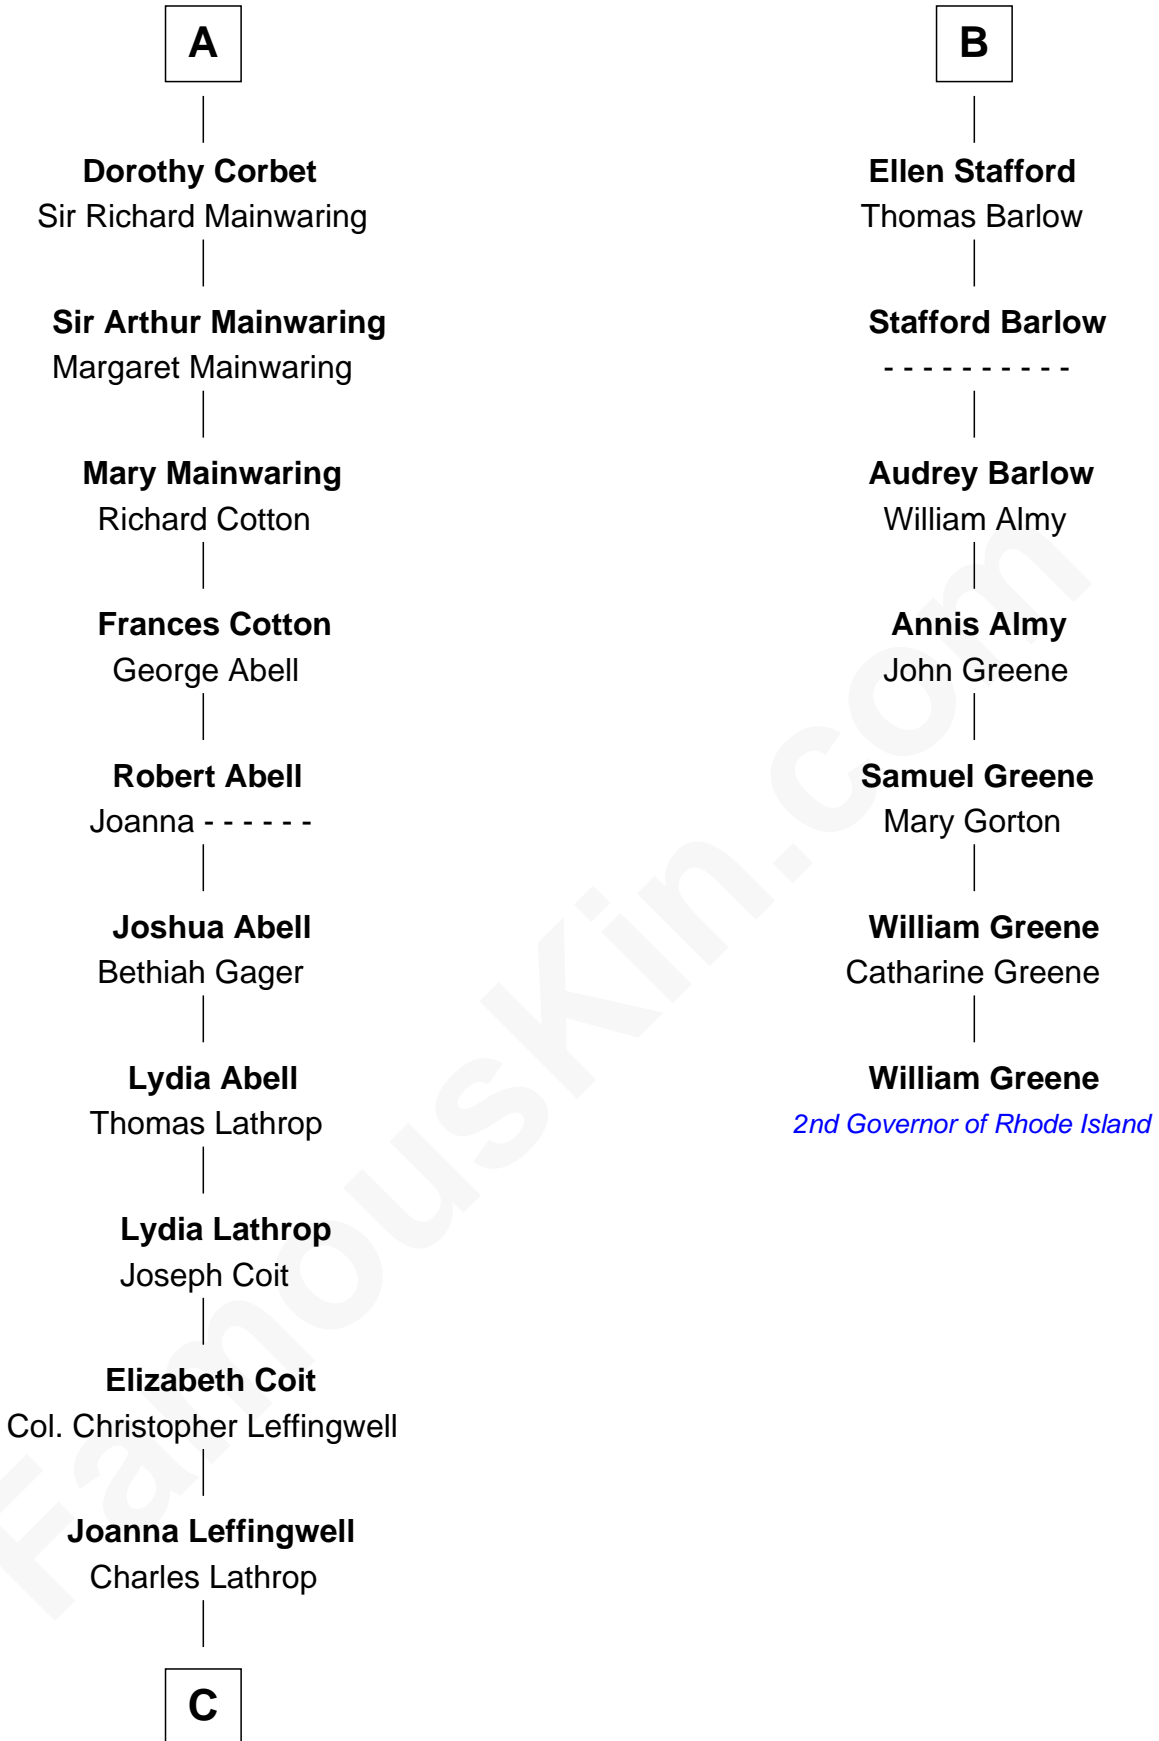

FamousKin.com Relationship Chart of

Allen Dulles

5th Director of the C.I.A.

13th cousin 7 times removed of

William Greene

2nd Governor of Rhode Island

C

—
Harriet Wadsworth Lathrop

Rev. Miron Winslow

—
Harriet Lathrop Winslow

Rev. John Welsh Dulles

—
Allen Macy Dulles

Edith Foster

—
Allen Dulles

5th Director of the C.I.A.