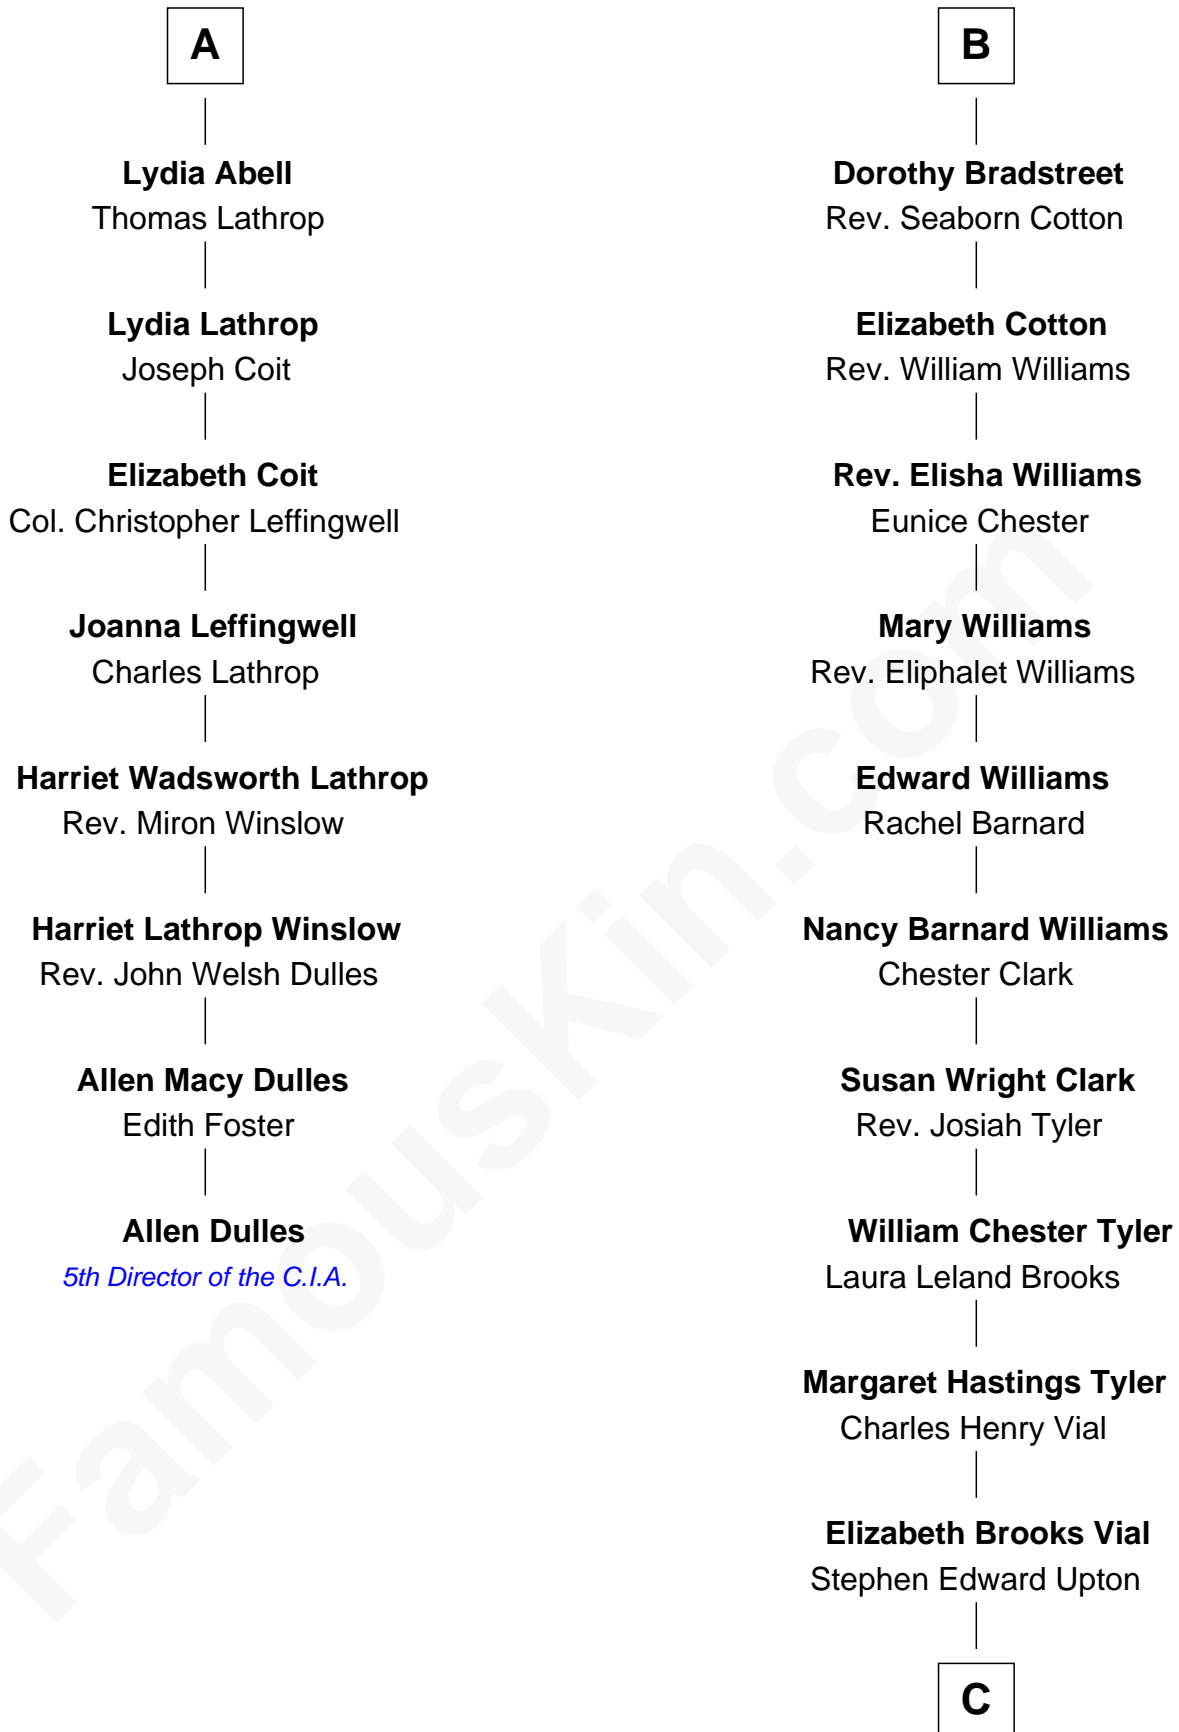

FamousKin.com Relationship Chart of

Allen Dulles

5th Director of the C.I.A.

14th cousin 4 times removed of

Kate Upton

Sports Illustrated Swimsuit Cover Model

C

Jefferson Matthew Upton