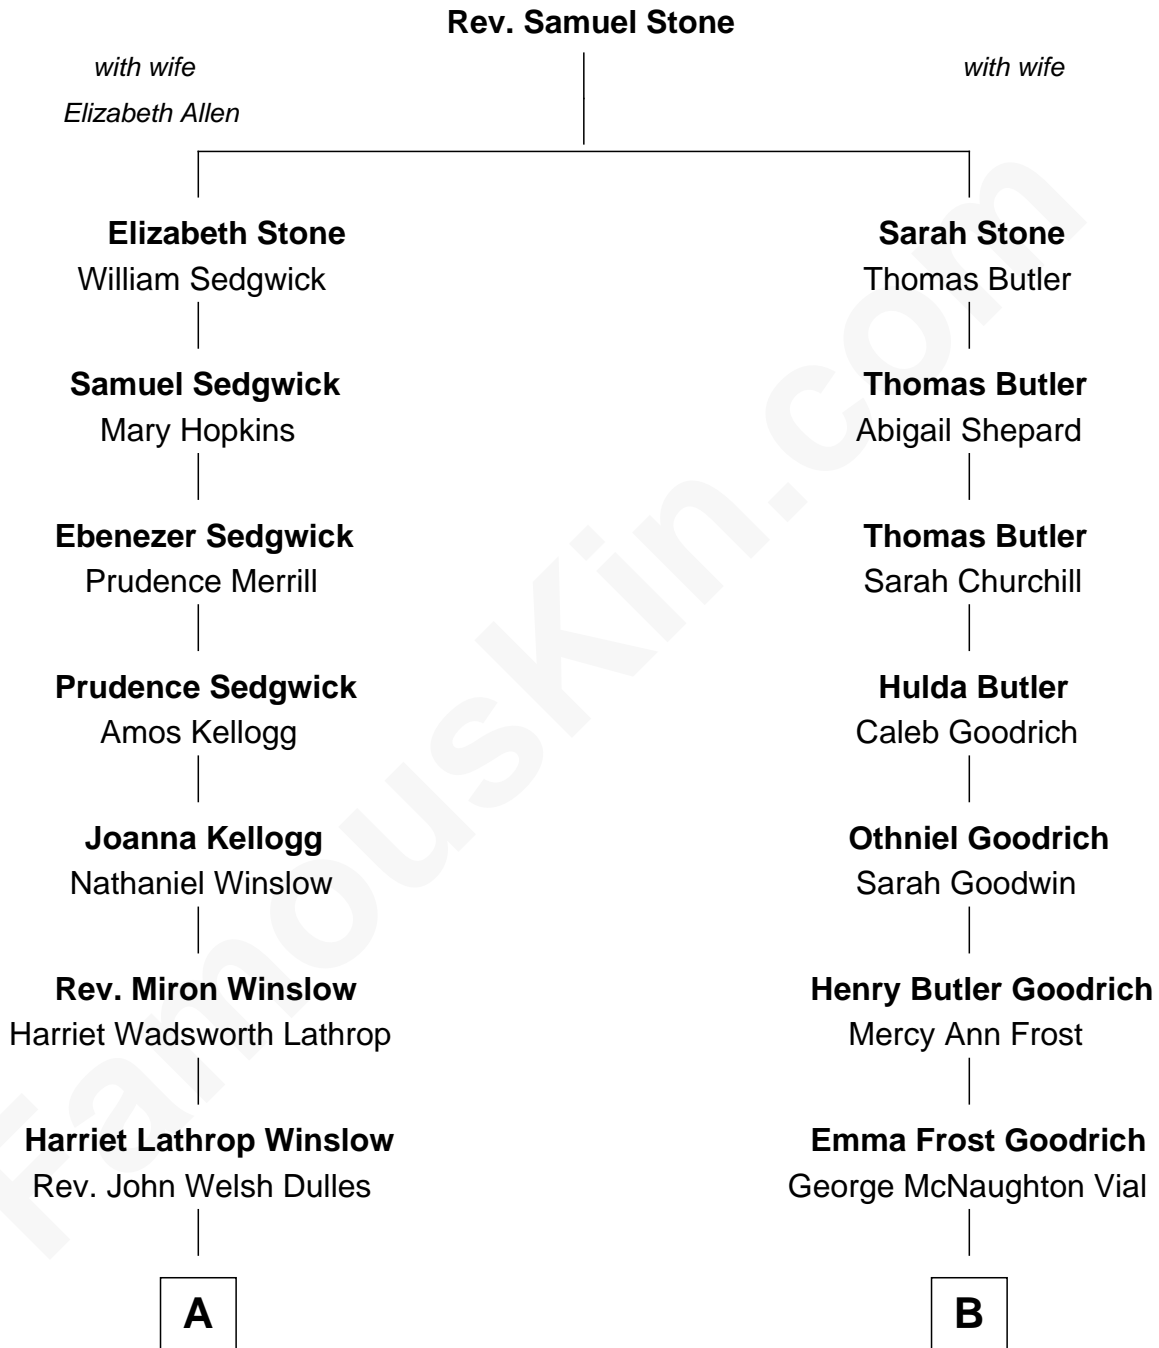

# FamousKin.com Relationship Chart of

**Allen Dulles**

*5th Director of the C.I.A.*

8th cousin 2 times removed of

**Kate Upton**

*Sports Illustrated Swimsuit Cover Model*

**A**

**Allen Macy Dulles**

Edith Foster

**Allen Dulles**

*5th Director of the C.I.A.*

**B**

**Charles Henry Vial**

Margaret Hastings Tyler

**Elizabeth Brooks Vial**

Stephen Edward Upton