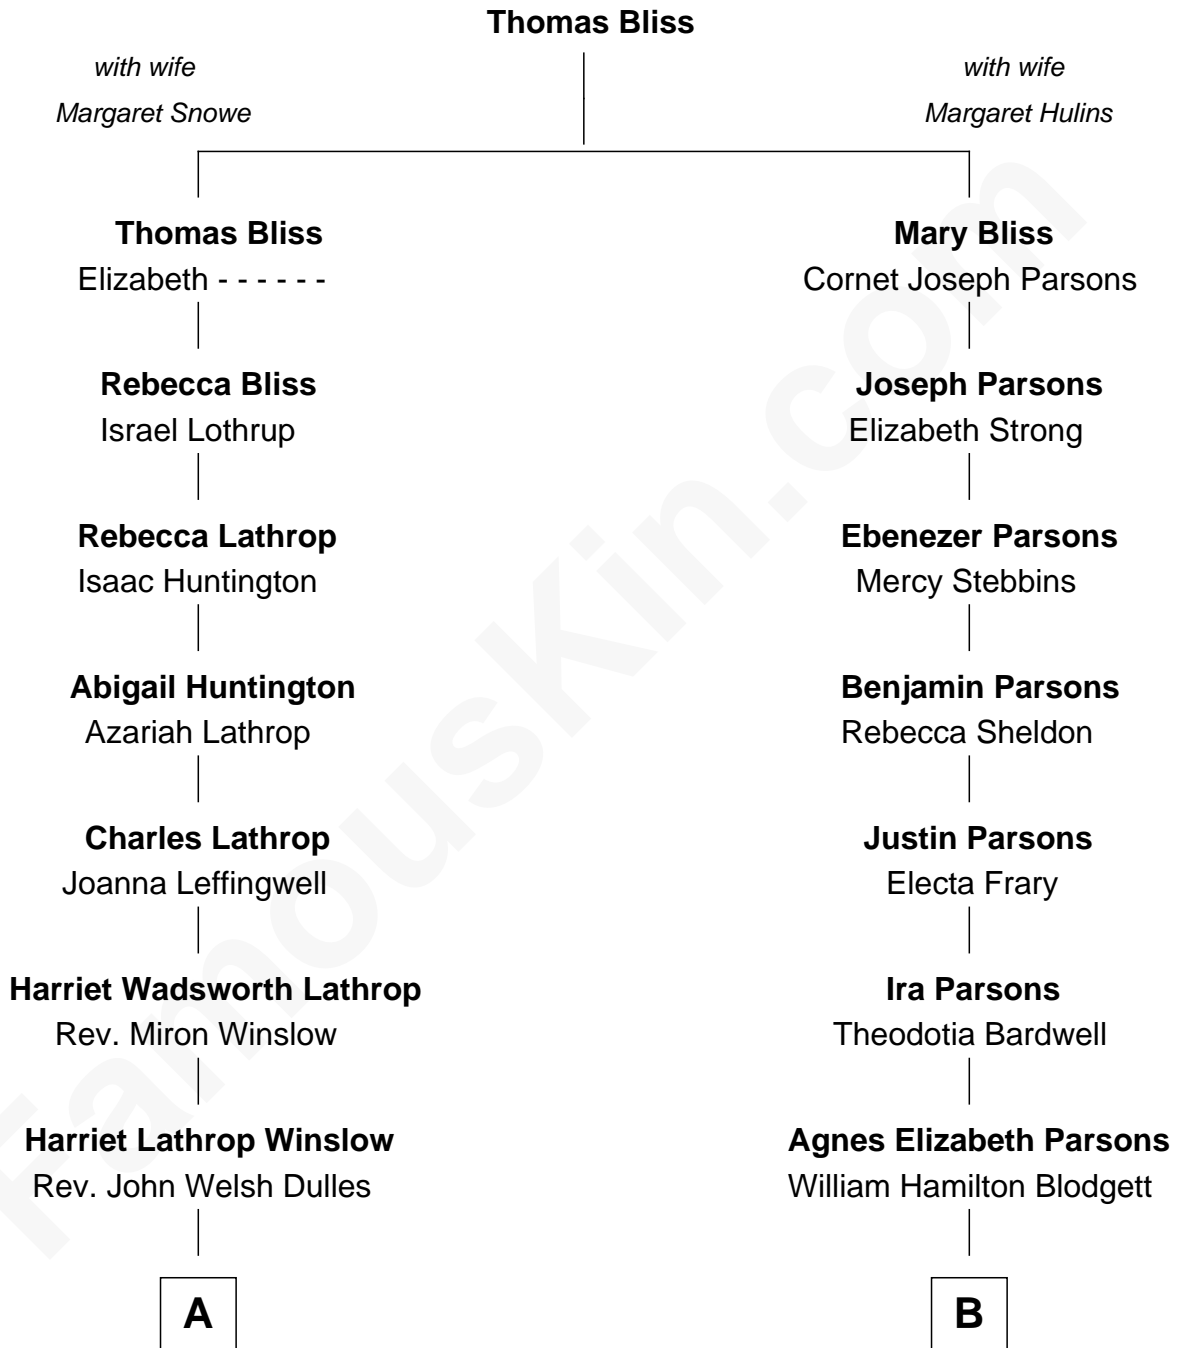

# FamousKin.com Relationship Chart of

**Allen Dulles**

*5th Director of the C.I.A.*

8th cousin 3 times removed of

**Kate Upton**

*Sports Illustrated Swimsuit Cover Model*

**A**

**Allen Macy Dulles**

Edith Foster

**Allen Dulles**

*5th Director of the C.I.A.*

**B**

**Carrie A. Blodgett**

Cassius Marcellus Upton

**Frederick Stanley Upton**

Margaret M. Beckley

**Stephen Edward Upton**

Elizabeth Brooks Vial

**Jefferson Matthew Upton**

Shelley Fawn Davis

**Kate Upton**

*Model and Actress*