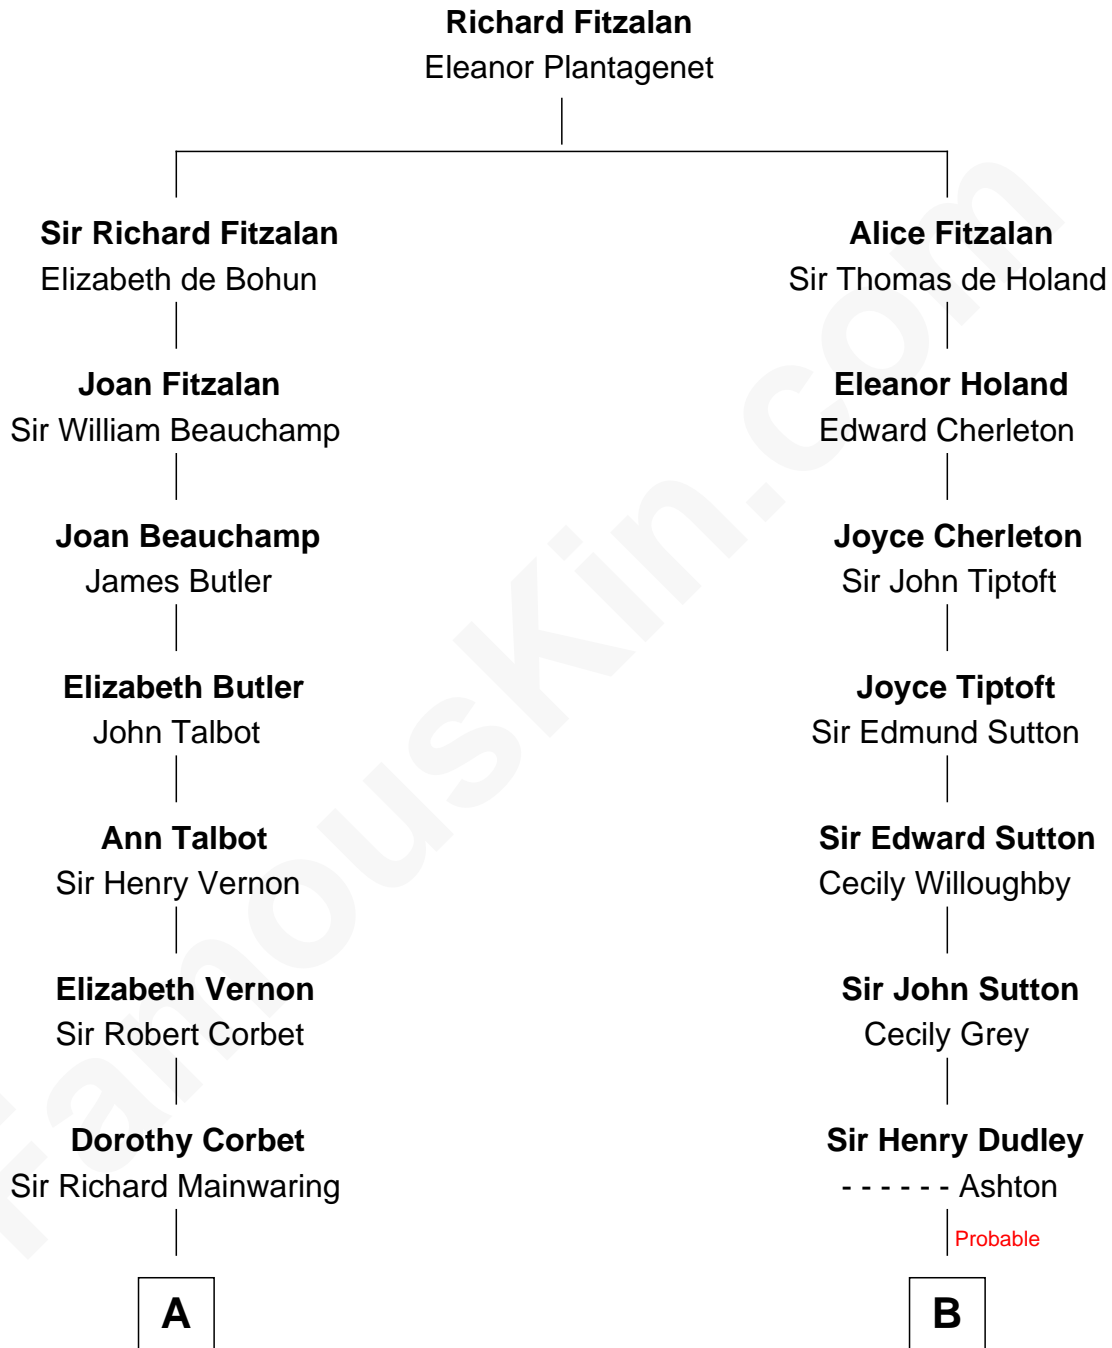

# FamousKin.com Relationship Chart of

**Allen Dulles**

*5th Director of the C.I.A.*

19th cousin 2 times removed of

**Kate Upton**

*Sports Illustrated Swimsuit Cover Model*

**C**

**Harriet Lathrop Winslow**  
Rev. John Welsh Dulles

**Allen Macy Dulles**  
Edith Foster

**Allen Dulles**  
*5th Director of the C.I.A.*

**D**

**William Chester Tyler**  
Laura Leland Brooks

**Margaret Hastings Tyler**  
Charles Henry Vial

**Elizabeth Brooks Vial**  
Stephen Edward Upton