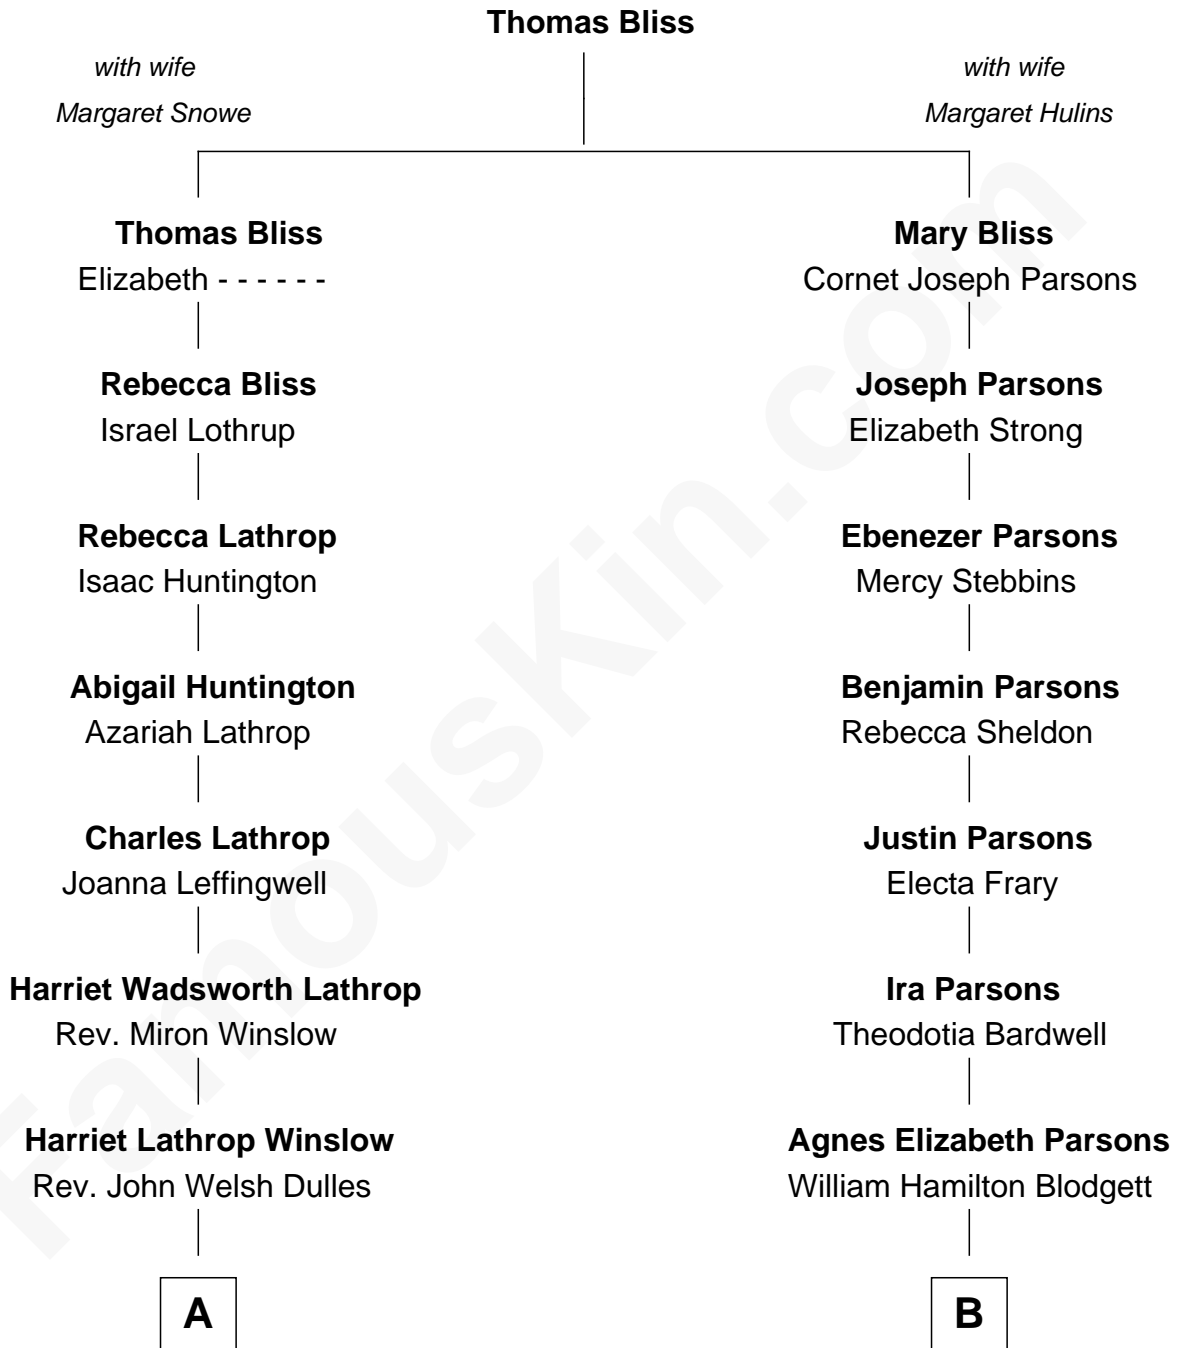

# FamousKin.com Relationship Chart of

**Allen Dulles**

*5th Director of the C.I.A.*

8th cousin of

**Frederick Upton**

*Co-Founder of Whirlpool Corporation*

**A**

**Allen Macy Dulles**

Edith Foster

**Allen Dulles**

*5th Director of the C.I.A.*

**B**

**Carrie A. Blodgett**

Cassius Marcellus Upton

**Frederick Upton**

*Co-Founder of Whirlpool Corporation*